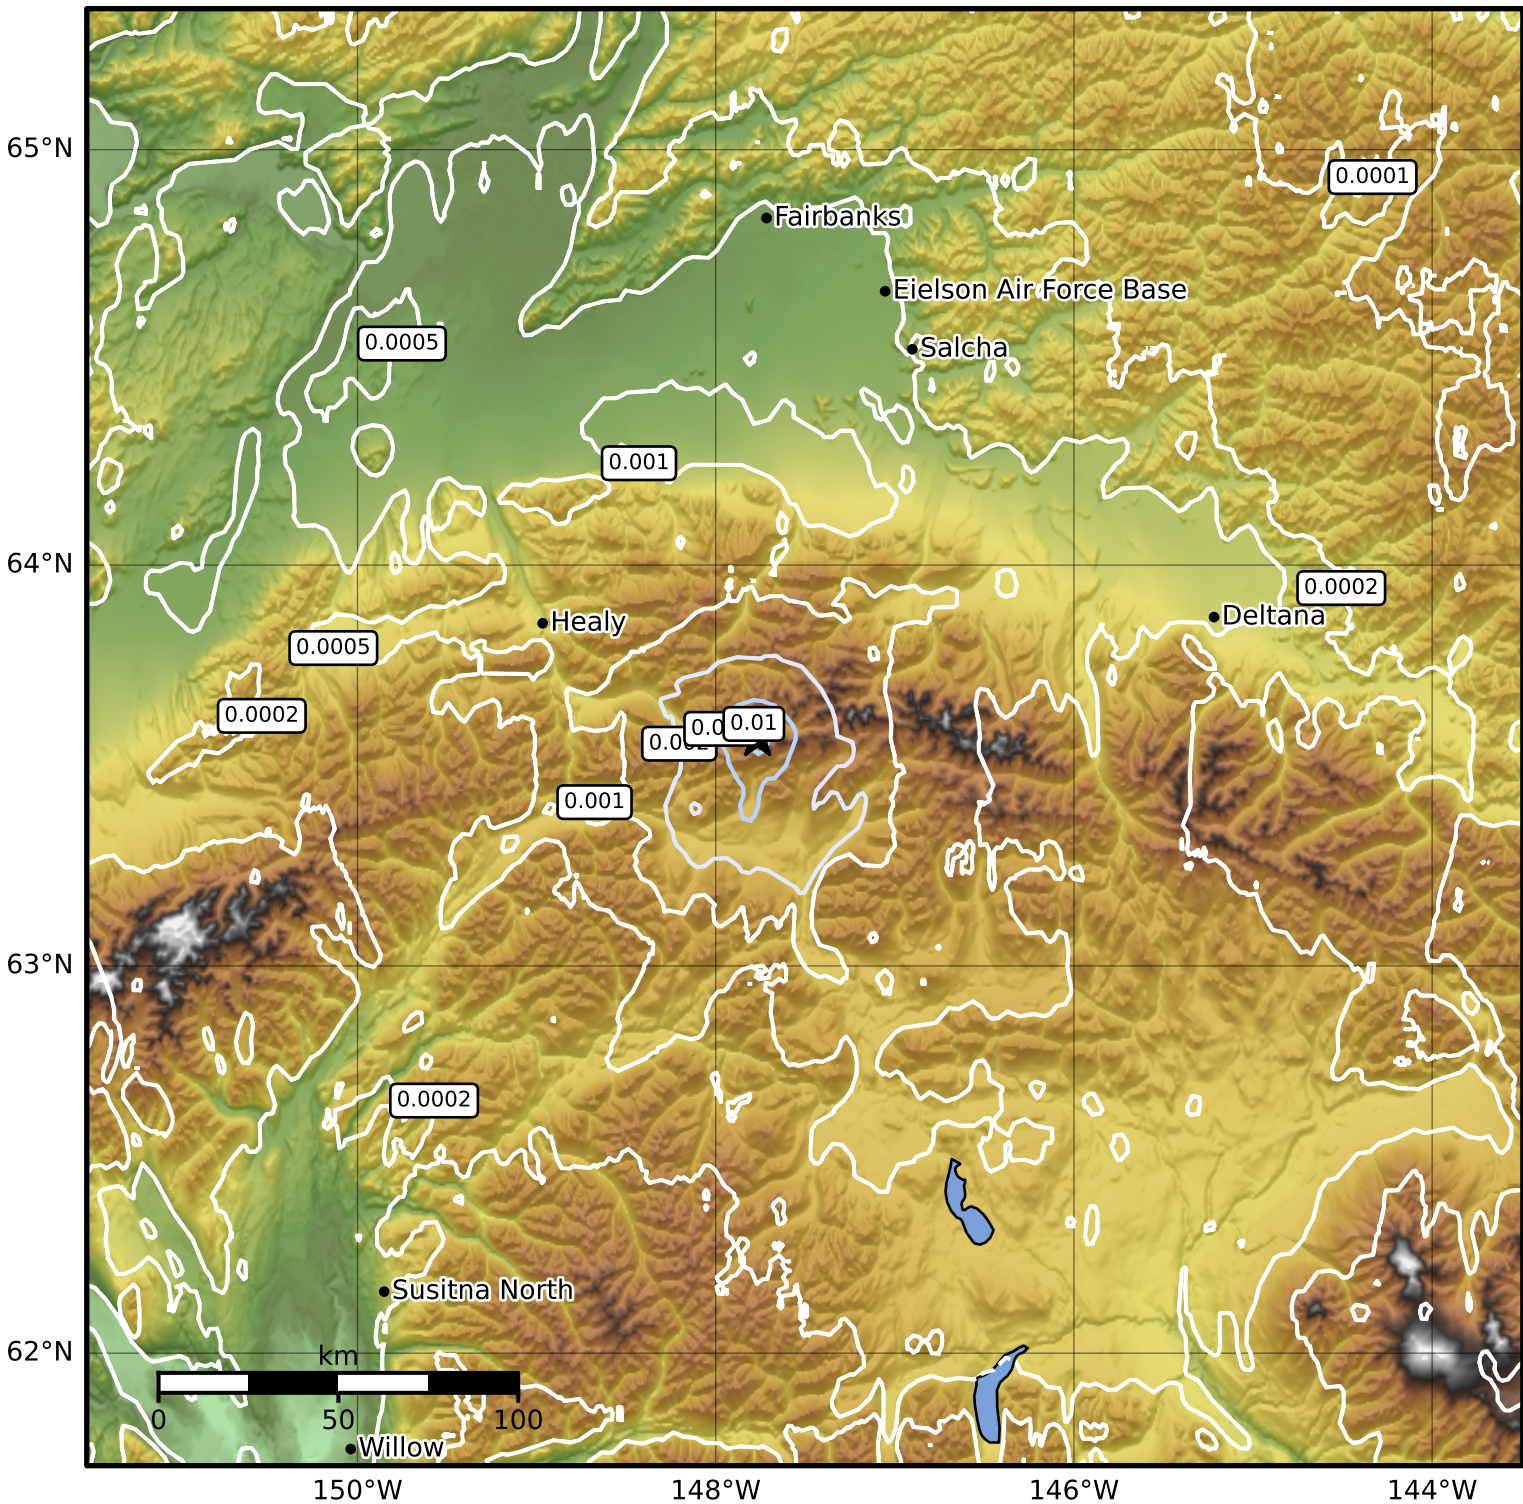

3.0 Second Peak Spectral Acceleration Map Alaska Earthquake Center
 ShakeMap: 62 km (38 miles) ENE of Cantwell
 Jan 17, 2026 09:59:11 UTC M3.6 N63.57 W147.77 Depth: 0.0km ID:2026bedmlc

Scale based on Worden et al. (2012)

Version 2: Processed 2026-01-17T10:03:35Z

△ Seismic Instrument ○ Reported Intensity

★ Epicenter