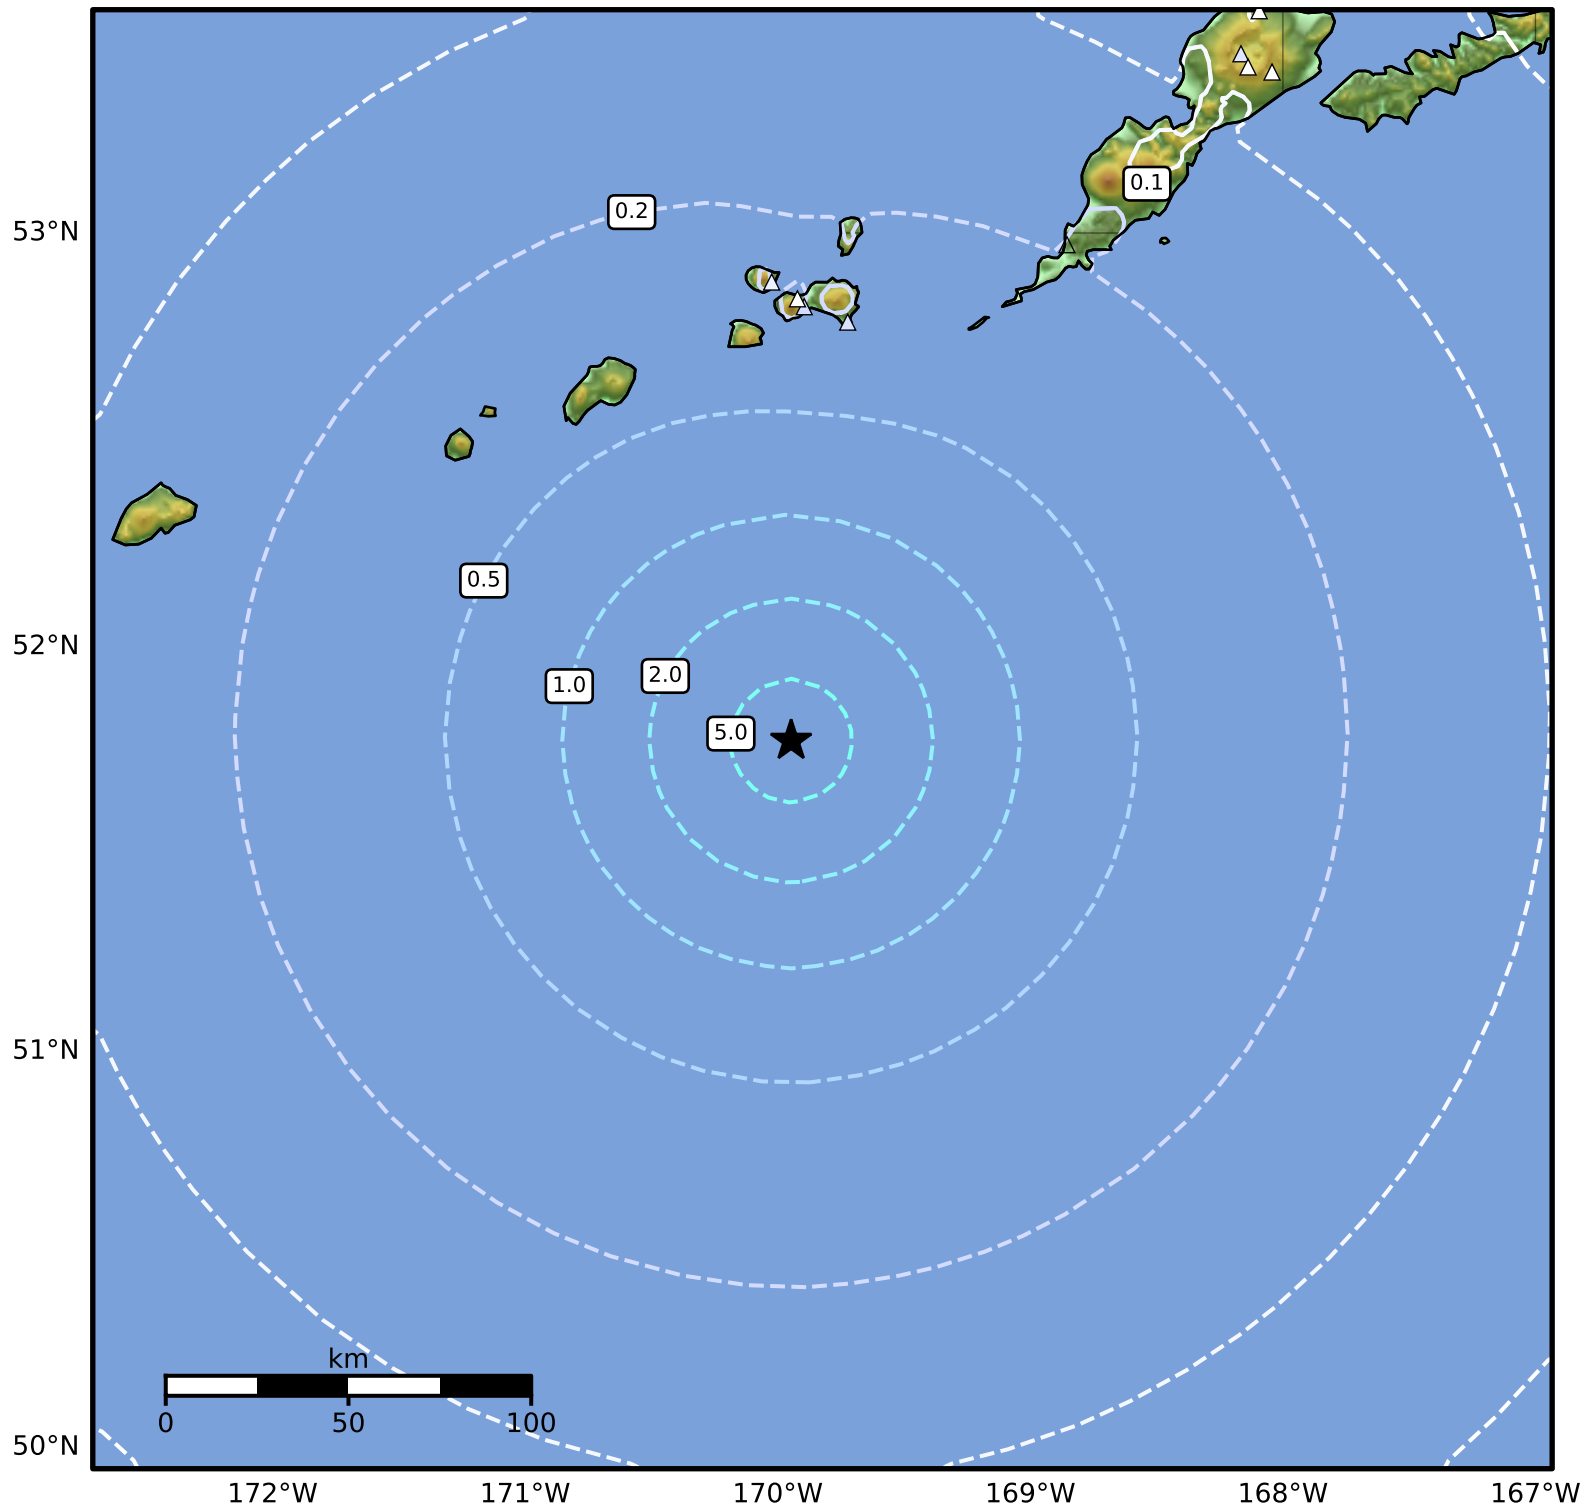

0.3 Second Peak Spectral Acceleration Map Alaska Earthquake Center  
 ShakeMap: 149 km (93 miles) SSW of Nikolski  
 Jan 20, 2026 02:33:13 UTC M4.5 N51.77 W169.95 Depth: 12.6km ID:2026bjbwyz

| SA(0.3) (%g) | 0.1 | 0.2 | 0.5 | 1 | 2 | 5 | 10 | 20 | 50 | 100 | 200 |
|--------------|-----|-----|-----|---|---|---|----|----|----|-----|-----|
|--------------|-----|-----|-----|---|---|---|----|----|----|-----|-----|

Scale based on Worden et al. (2012)

△ Seismic Instrument ○ Reported Intensity

★ Epicenter

Version 9: Processed 2026-01-26T01:14:10Z