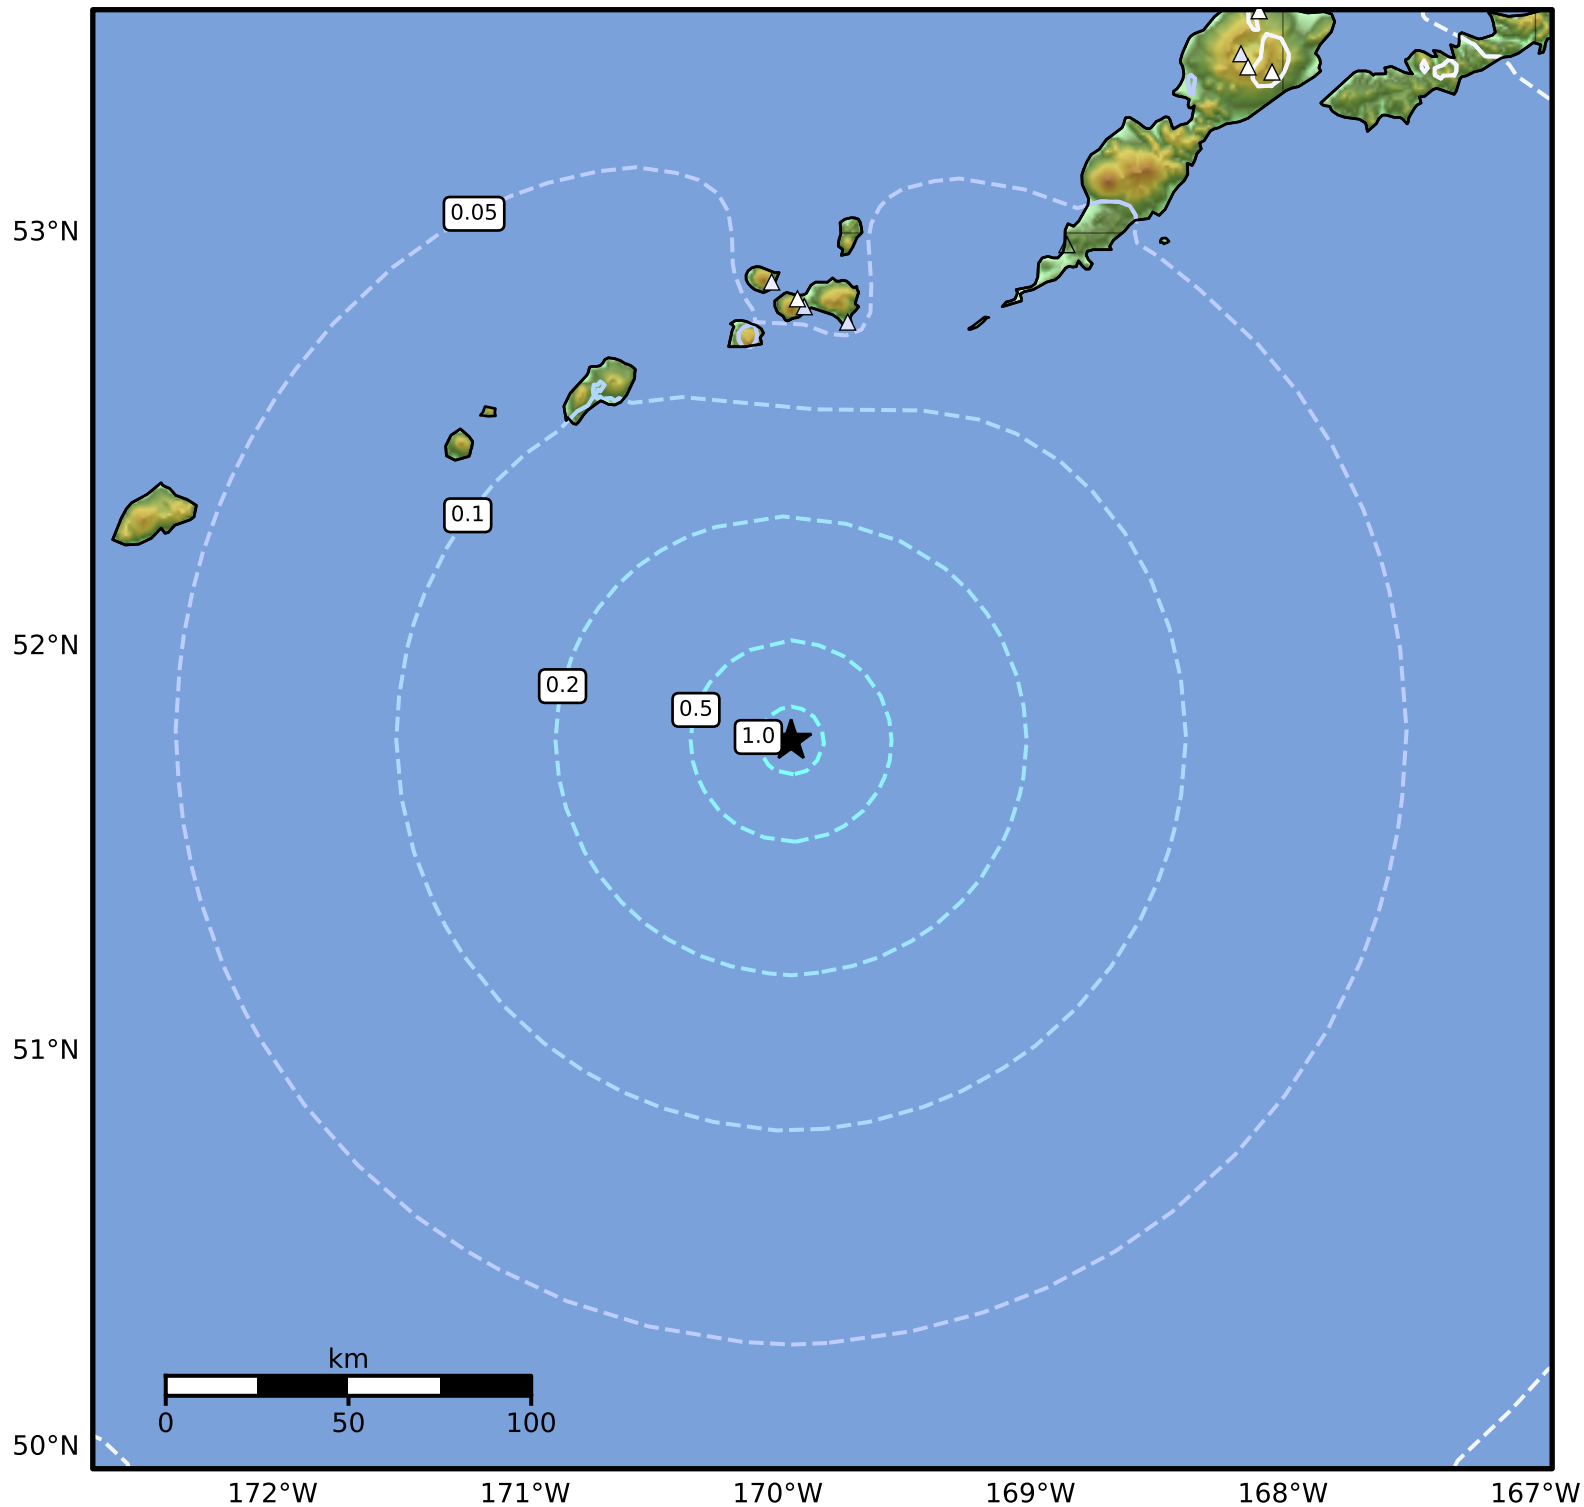

1.0 Second Peak Spectral Acceleration Map Alaska Earthquake Center
ShakeMap: 149 km (93 miles) SSW of Nikolski
Jan 20, 2026 02:33:13 UTC M4.5 N51.77 W169.95 Depth: 12.6km ID:2026bjbwyz

SA(1.0) (%g)	0.1	0.2	0.5	1	2	5	10	20	50	100	200
--------------	-----	-----	-----	---	---	---	----	----	----	-----	-----

Scale based on Worden et al. (2012)

△ Seismic Instrument ○ Reported Intensity

★ Epicenter

Version 9: Processed 2026-01-26T01:14:10Z