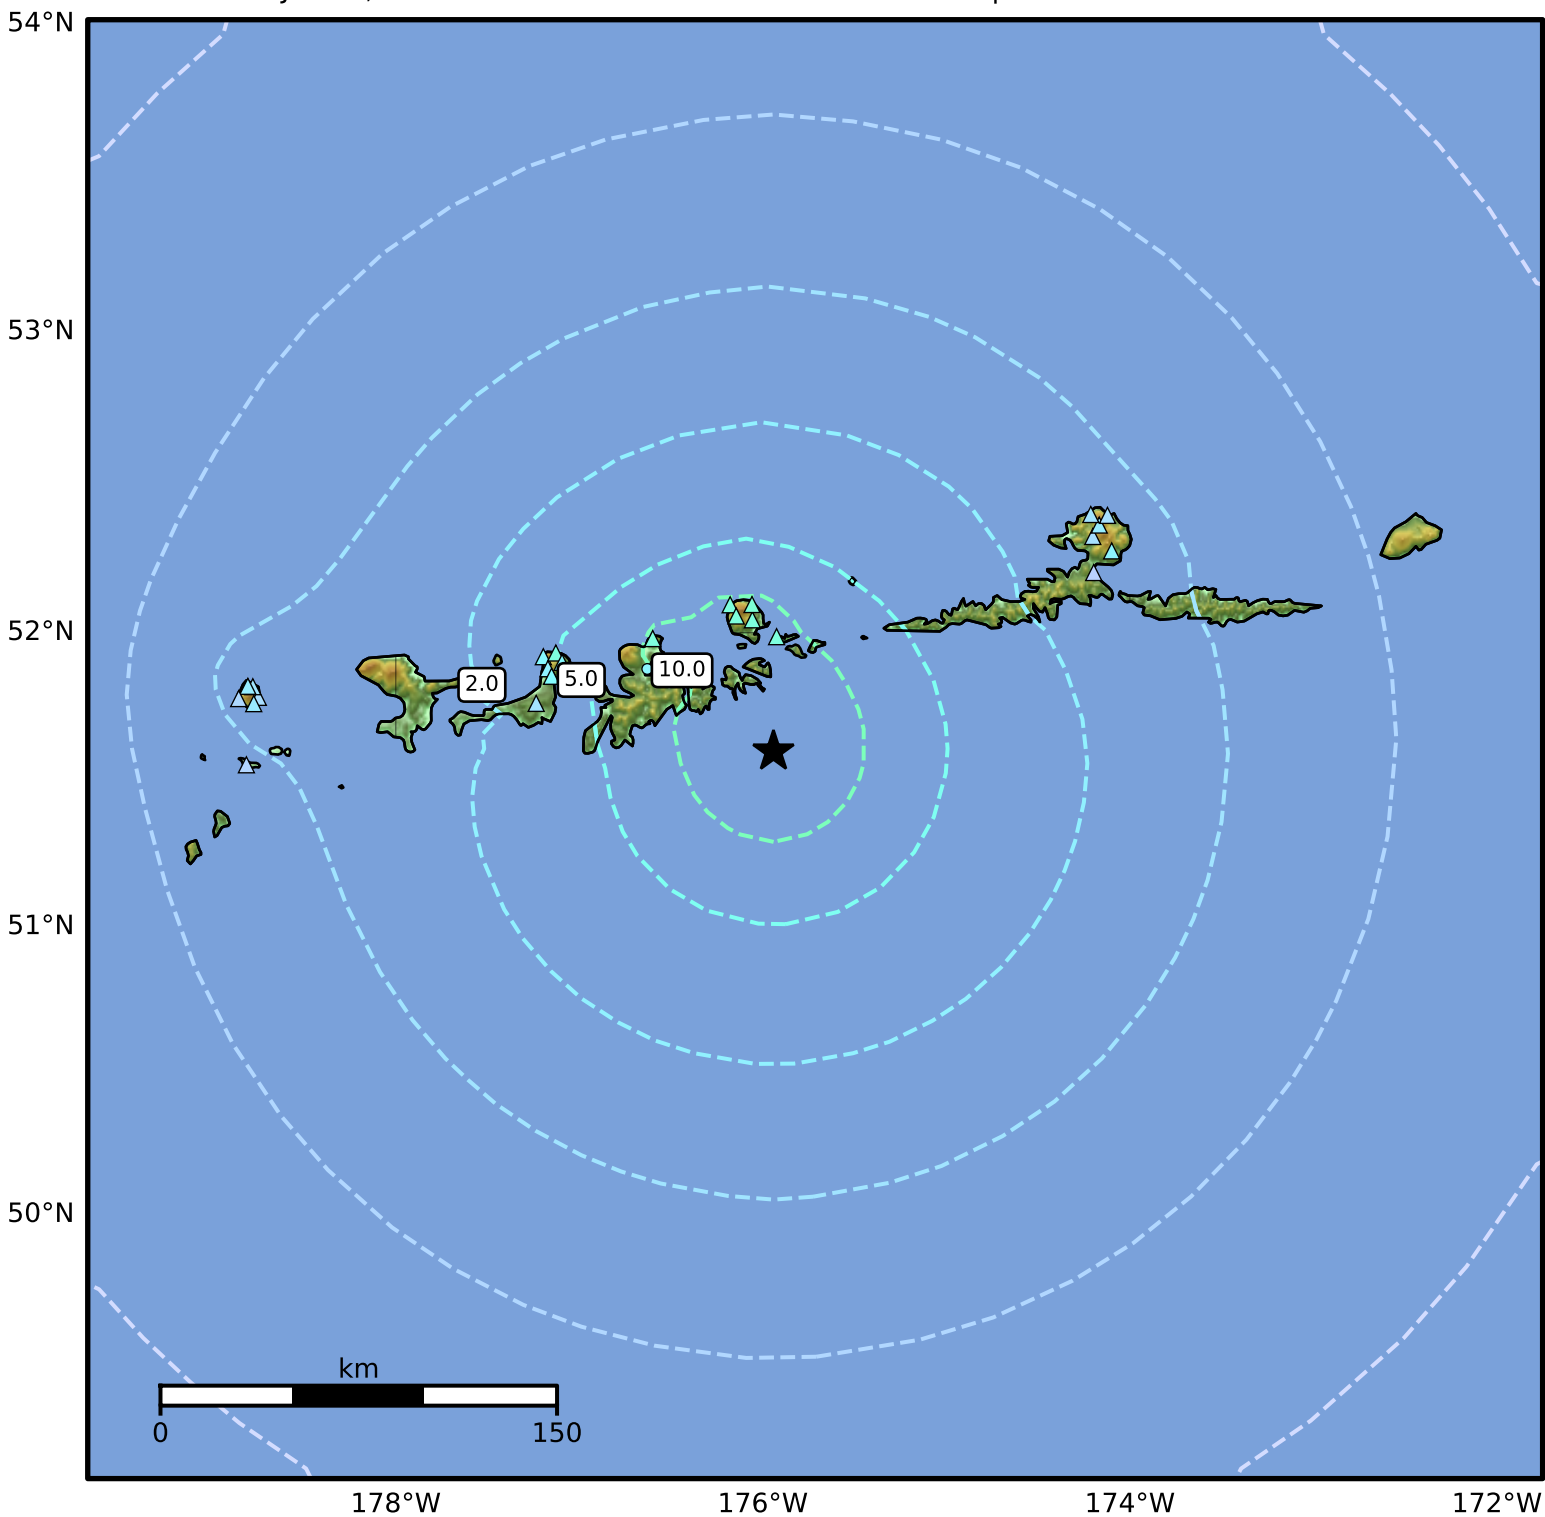

0.3 Second Peak Spectral Acceleration Map Alaska Earthquake Center
 ShakeMap: 55 km (34 miles) SE of Adak
 Jan 24, 2026 21:25:39 UTC M5.7 N51.60 W175.94 Depth: 34.3km ID:2026brwicb

SA(0.3) (%g)	0.1	0.2	0.5	1	2	5	10	20	50	100	200
--------------	-----	-----	-----	---	---	---	----	----	----	-----	-----

Scale based on Worden et al. (2012)

Version 4: Processed 2026-03-17T21:04:28Z

△ Seismic Instrument ○ Reported Intensity

★ Epicenter