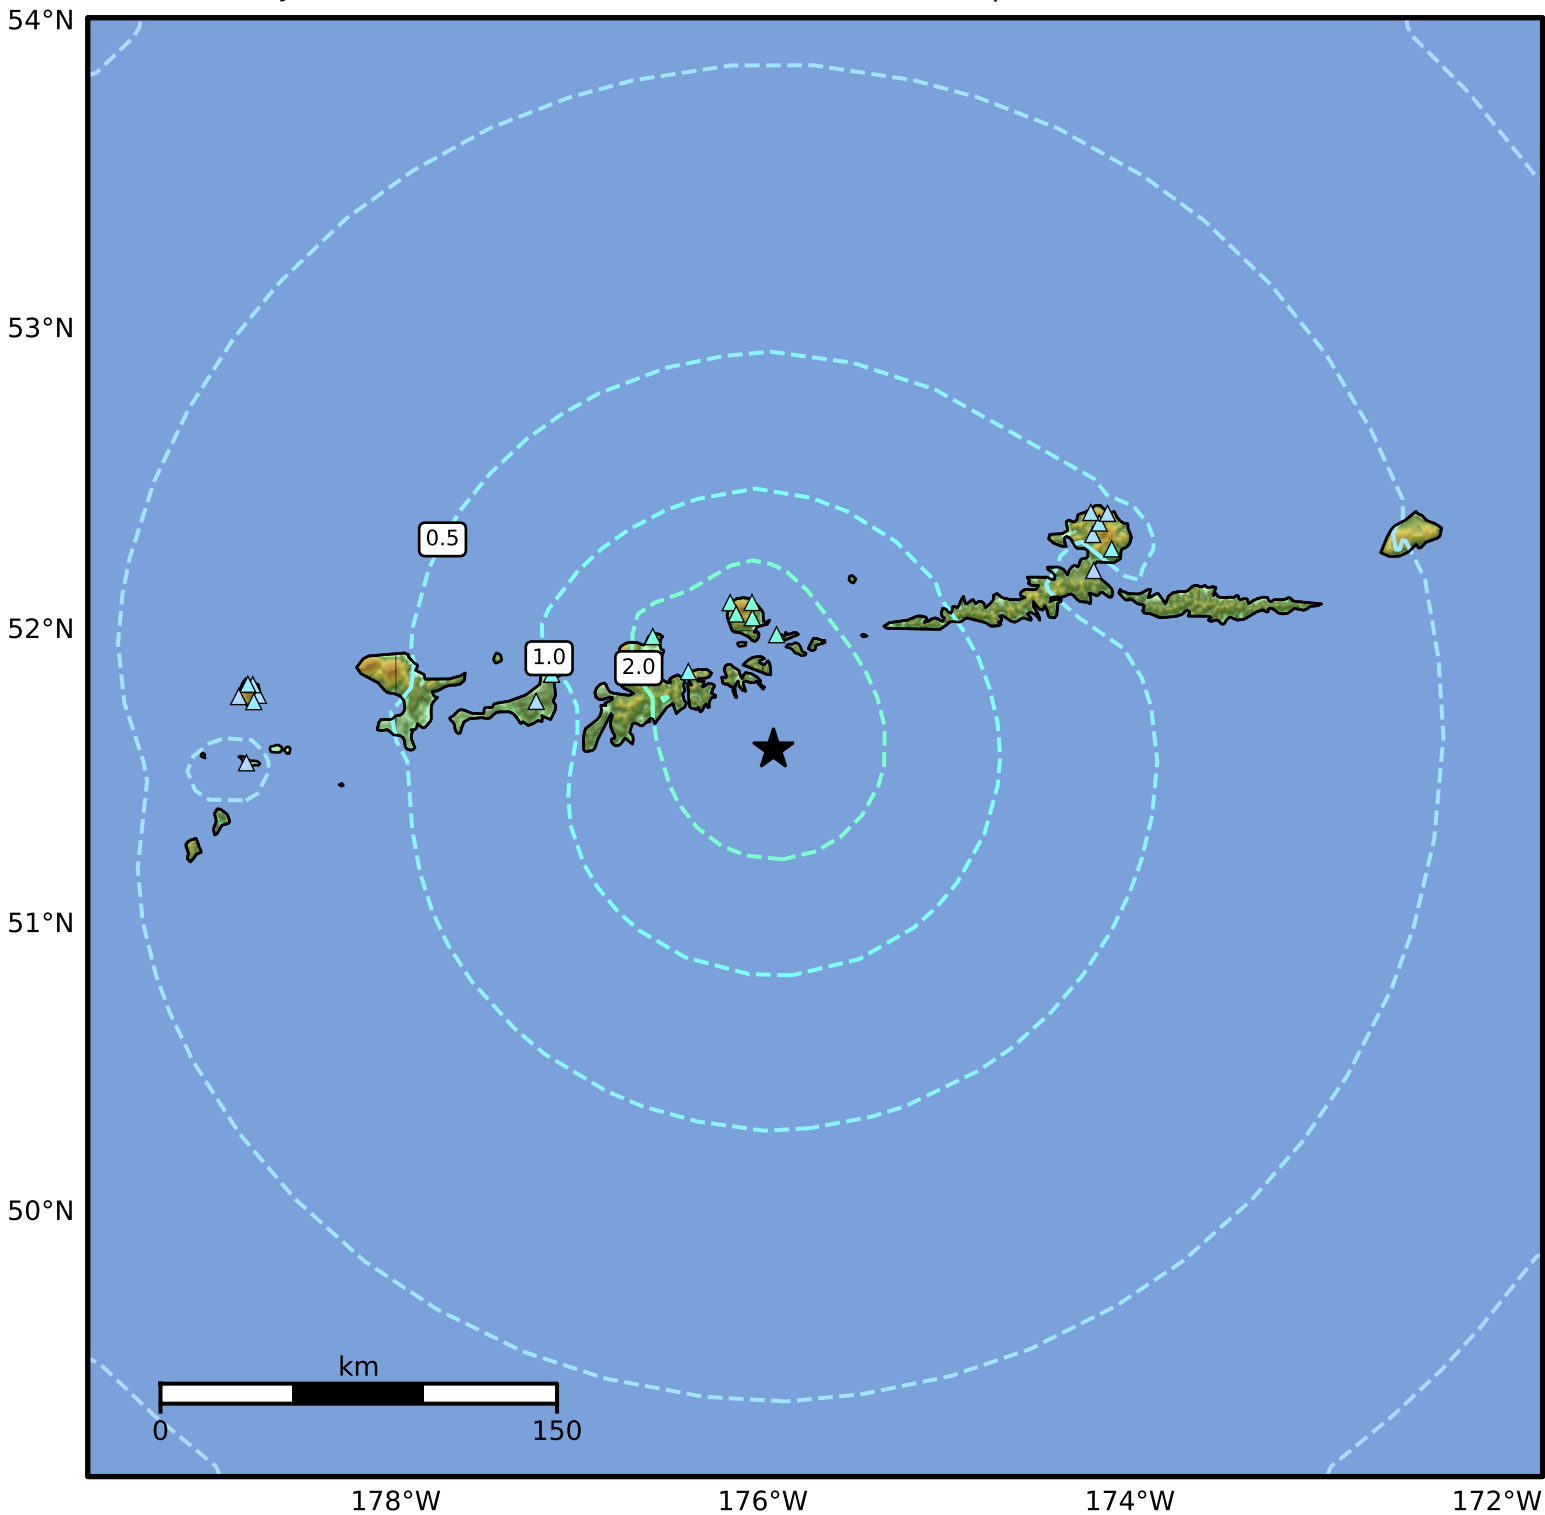

1.0 Second Peak Spectral Acceleration Map Alaska Earthquake Center
 ShakeMap: 55 km (34 miles) SE of Adak
 Jan 24, 2026 21:25:39 UTC M5.7 N51.60 W175.94 Depth: 34.3km ID:2026brwicb

SA(1.0) (%g)	0.1	0.2	0.5	1	2	5	10	20	50	100	200
--------------	-----	-----	-----	---	---	---	----	----	----	-----	-----

Scale based on Worden et al. (2012)

Version 4: Processed 2026-03-17T21:04:28Z

△ Seismic Instrument ○ Reported Intensity

★ Epicenter