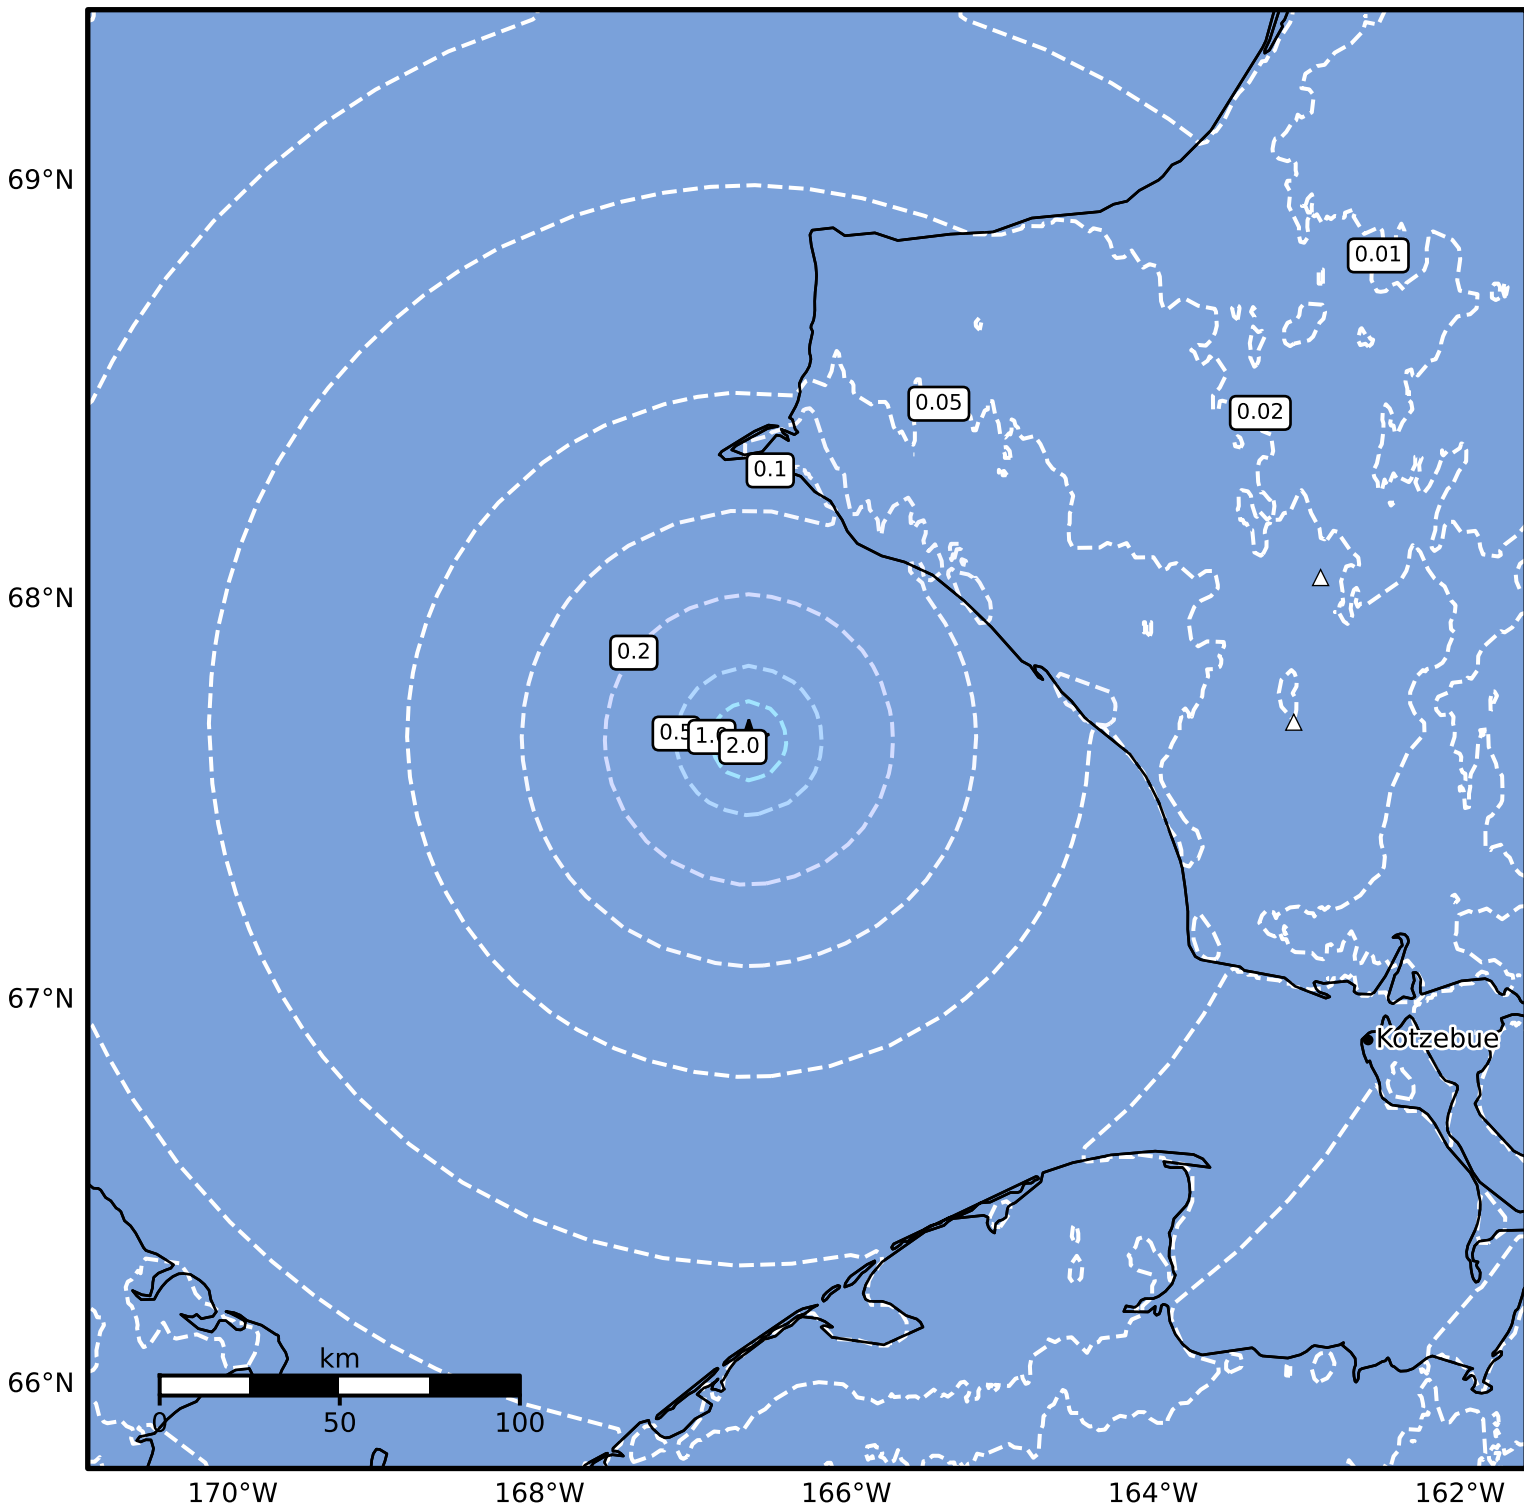

0.3 Second Peak Spectral Acceleration Map Alaska Earthquake Center  
ShakeMap: 78 km (49 miles) S of Point Hope  
Jan 25, 2026 19:51:55 UTC M3.9 N67.65 W166.63 Depth: 7.5km ID:2026btoyfc

SA(0.3) (%g)	0.1	0.2	0.5	1	2	5	10	20	50	100	200
--------------	-----	-----	-----	---	---	---	----	----	----	-----	-----

Scale based on Worden et al. (2012)

Version 2: Processed 2026-01-25T20:07:58Z

△ Seismic Instrument ○ Reported Intensity

★ Epicenter