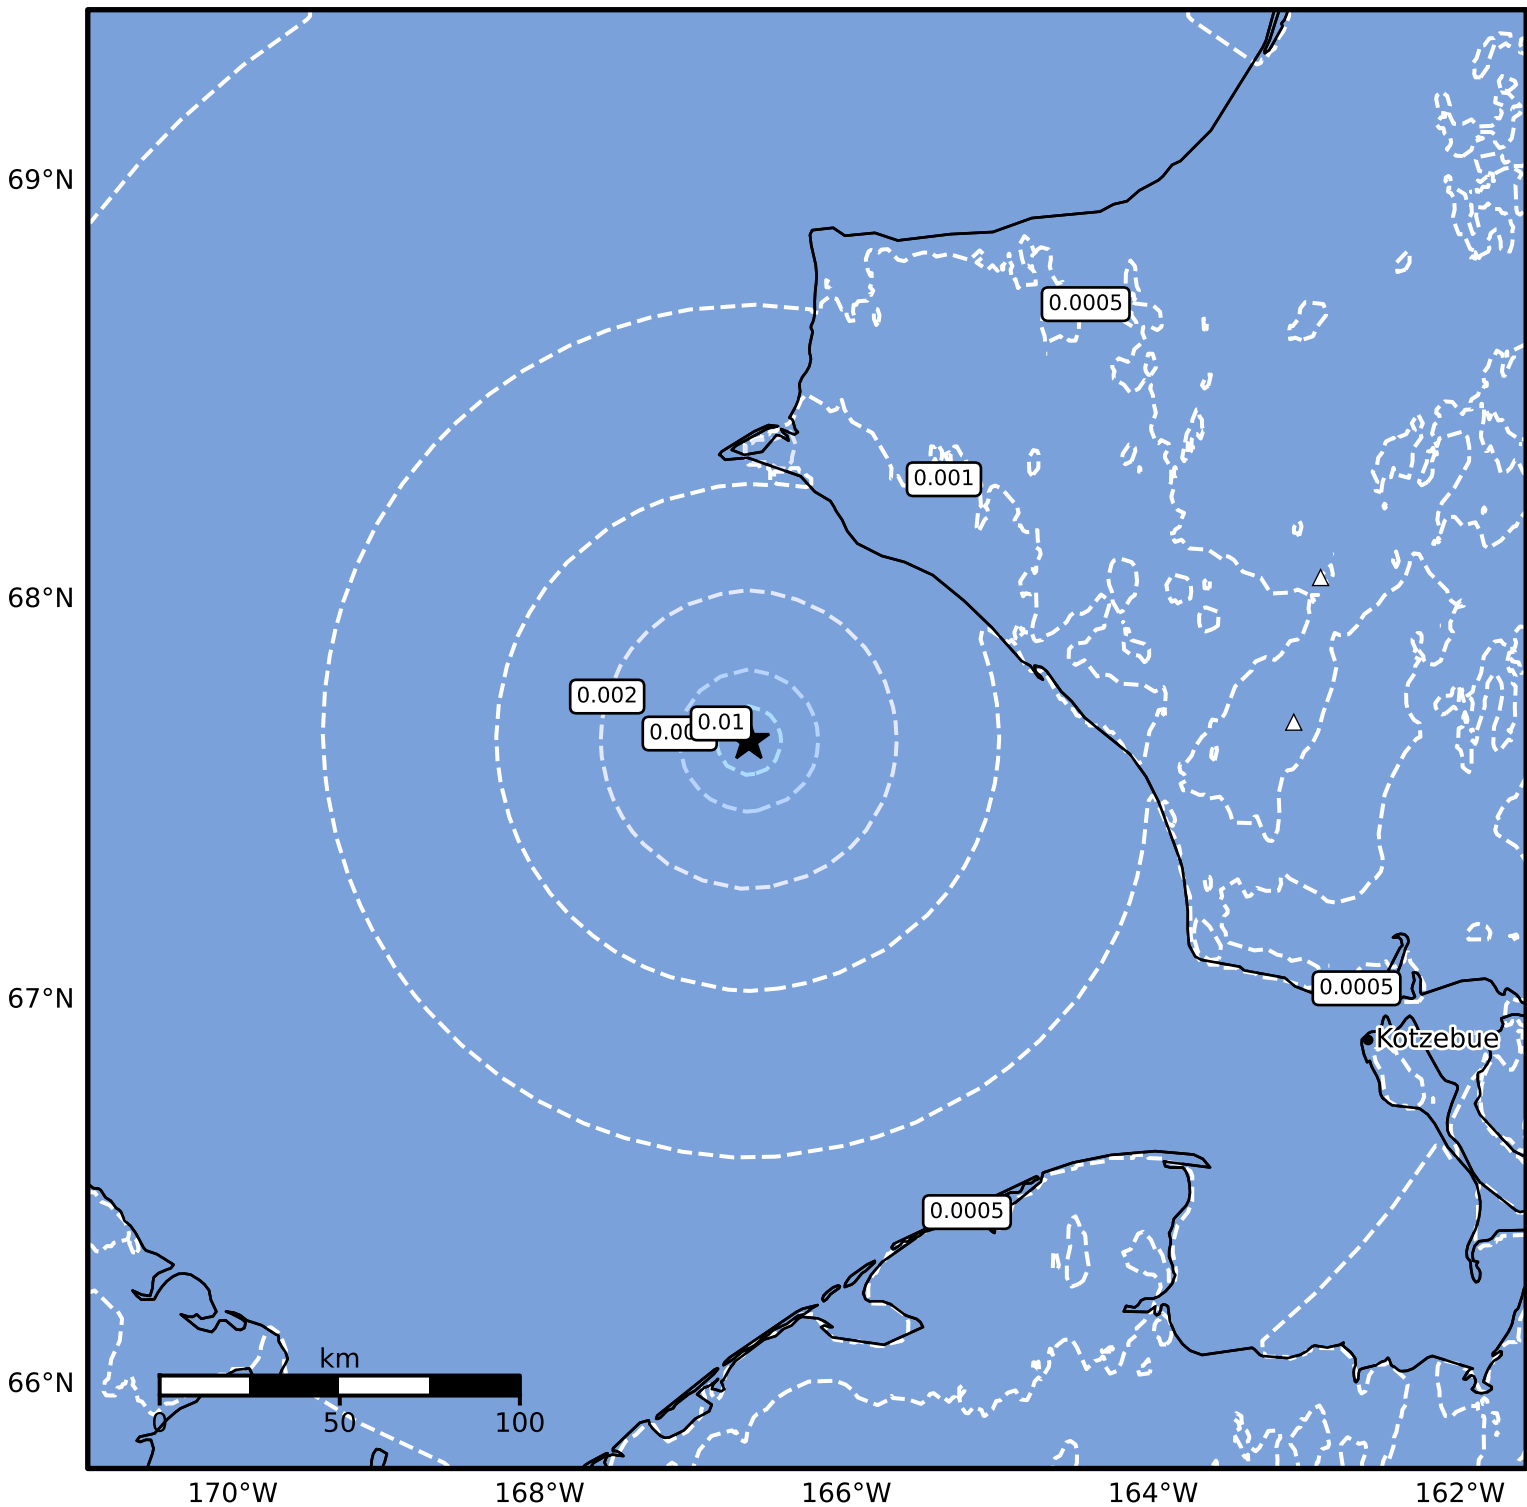

3.0 Second Peak Spectral Acceleration Map Alaska Earthquake Center
ShakeMap: 78 km (49 miles) S of Point Hope
Jan 25, 2026 19:51:55 UTC M3.9 N67.65 W166.63 Depth: 7.5km ID:2026btoyfc

Scale based on Worden et al. (2012)

Version 2: Processed 2026-01-25T20:07:58Z

△ Seismic Instrument ○ Reported Intensity

★ Epicenter