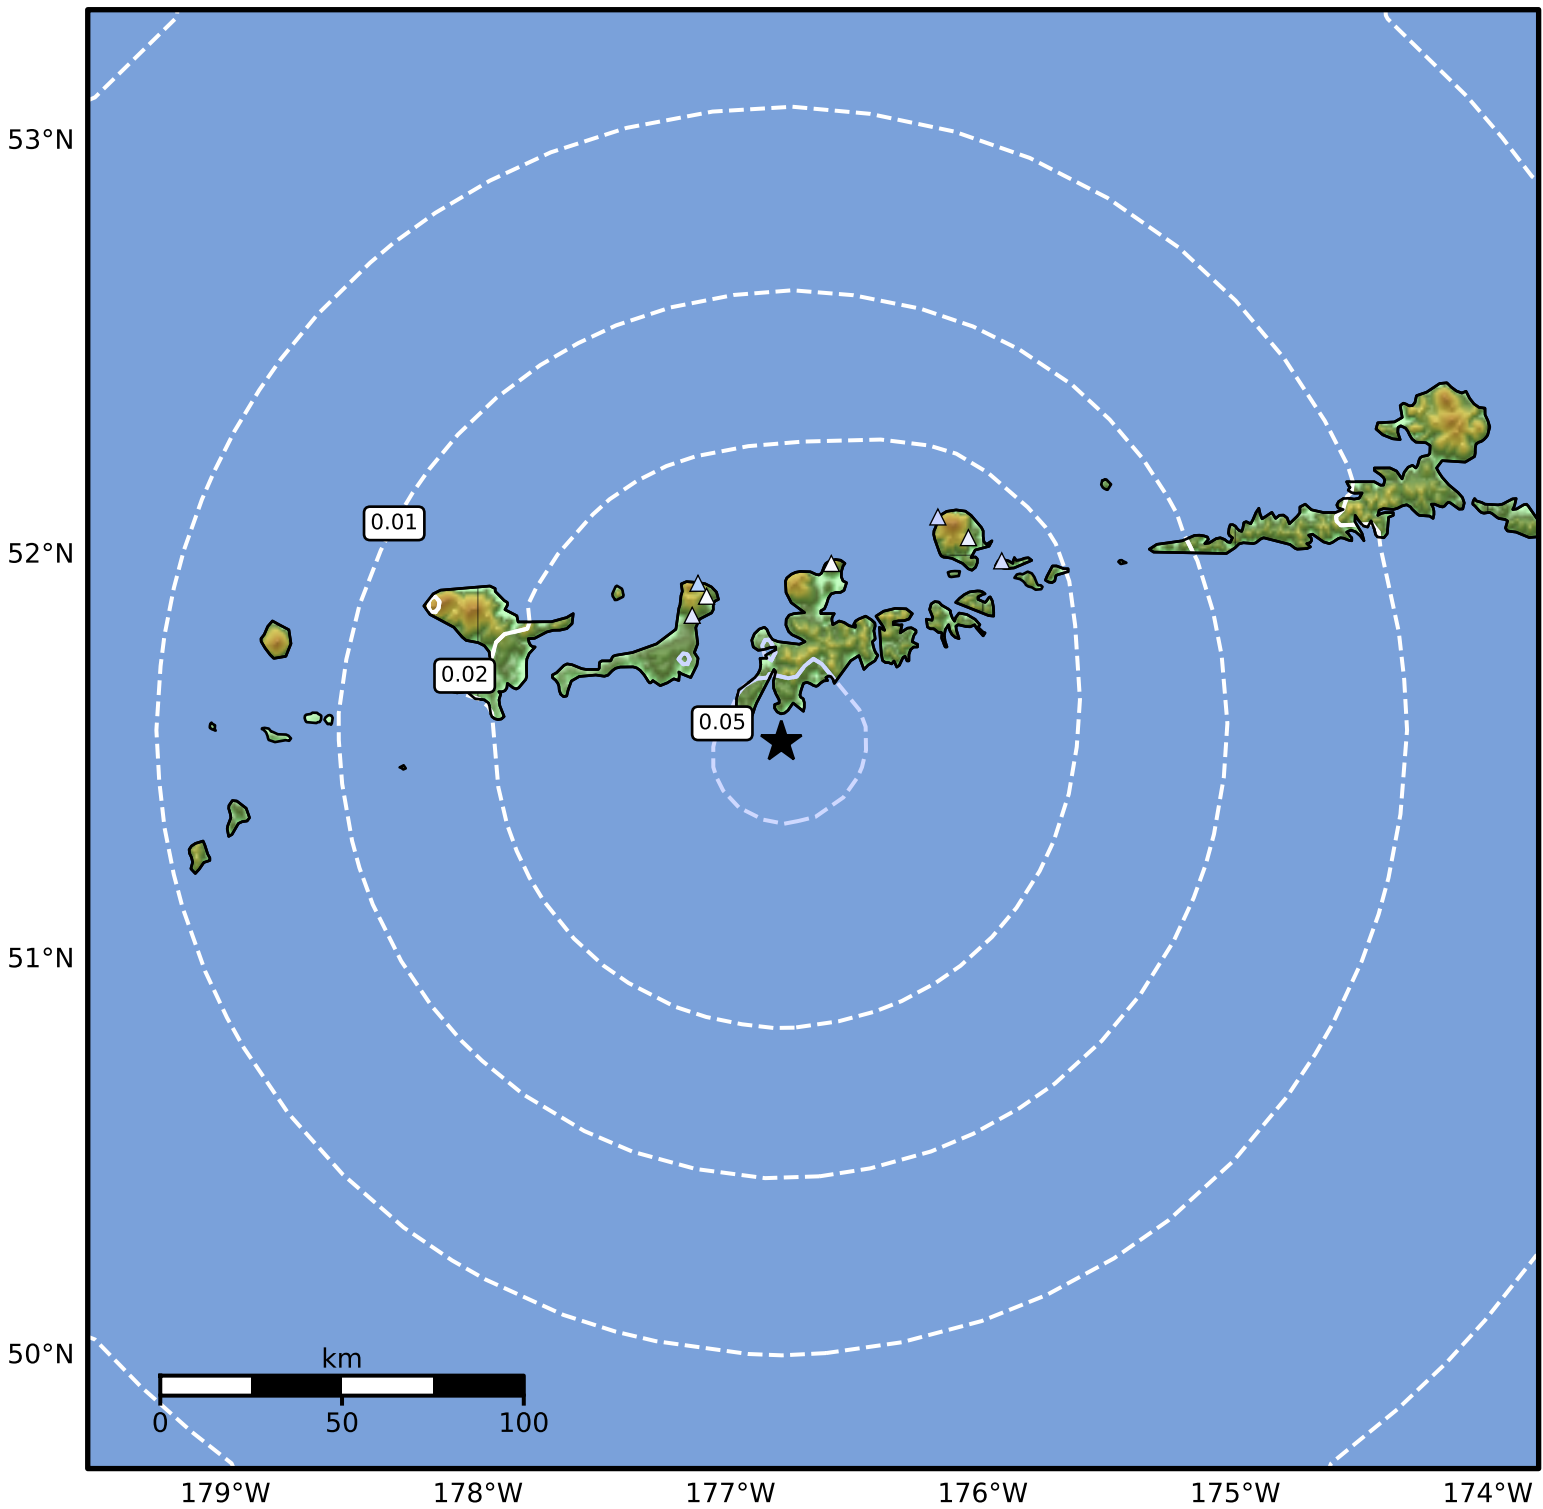

Peak Ground Velocity Map Alaska Earthquake Center
ShakeMap: 41 km (26 miles) SSW of Adak
Jan 28, 2026 09:05:24 UTC M3.5 N51.54 W176.80 Depth: 62.2km ID:2026bygruz

Scale based on Worden et al. (2012)

Version 2: Processed 2026-01-29T23:07:34Z

△ Seismic Instrument ○ Reported Intensity

★ Epicenter