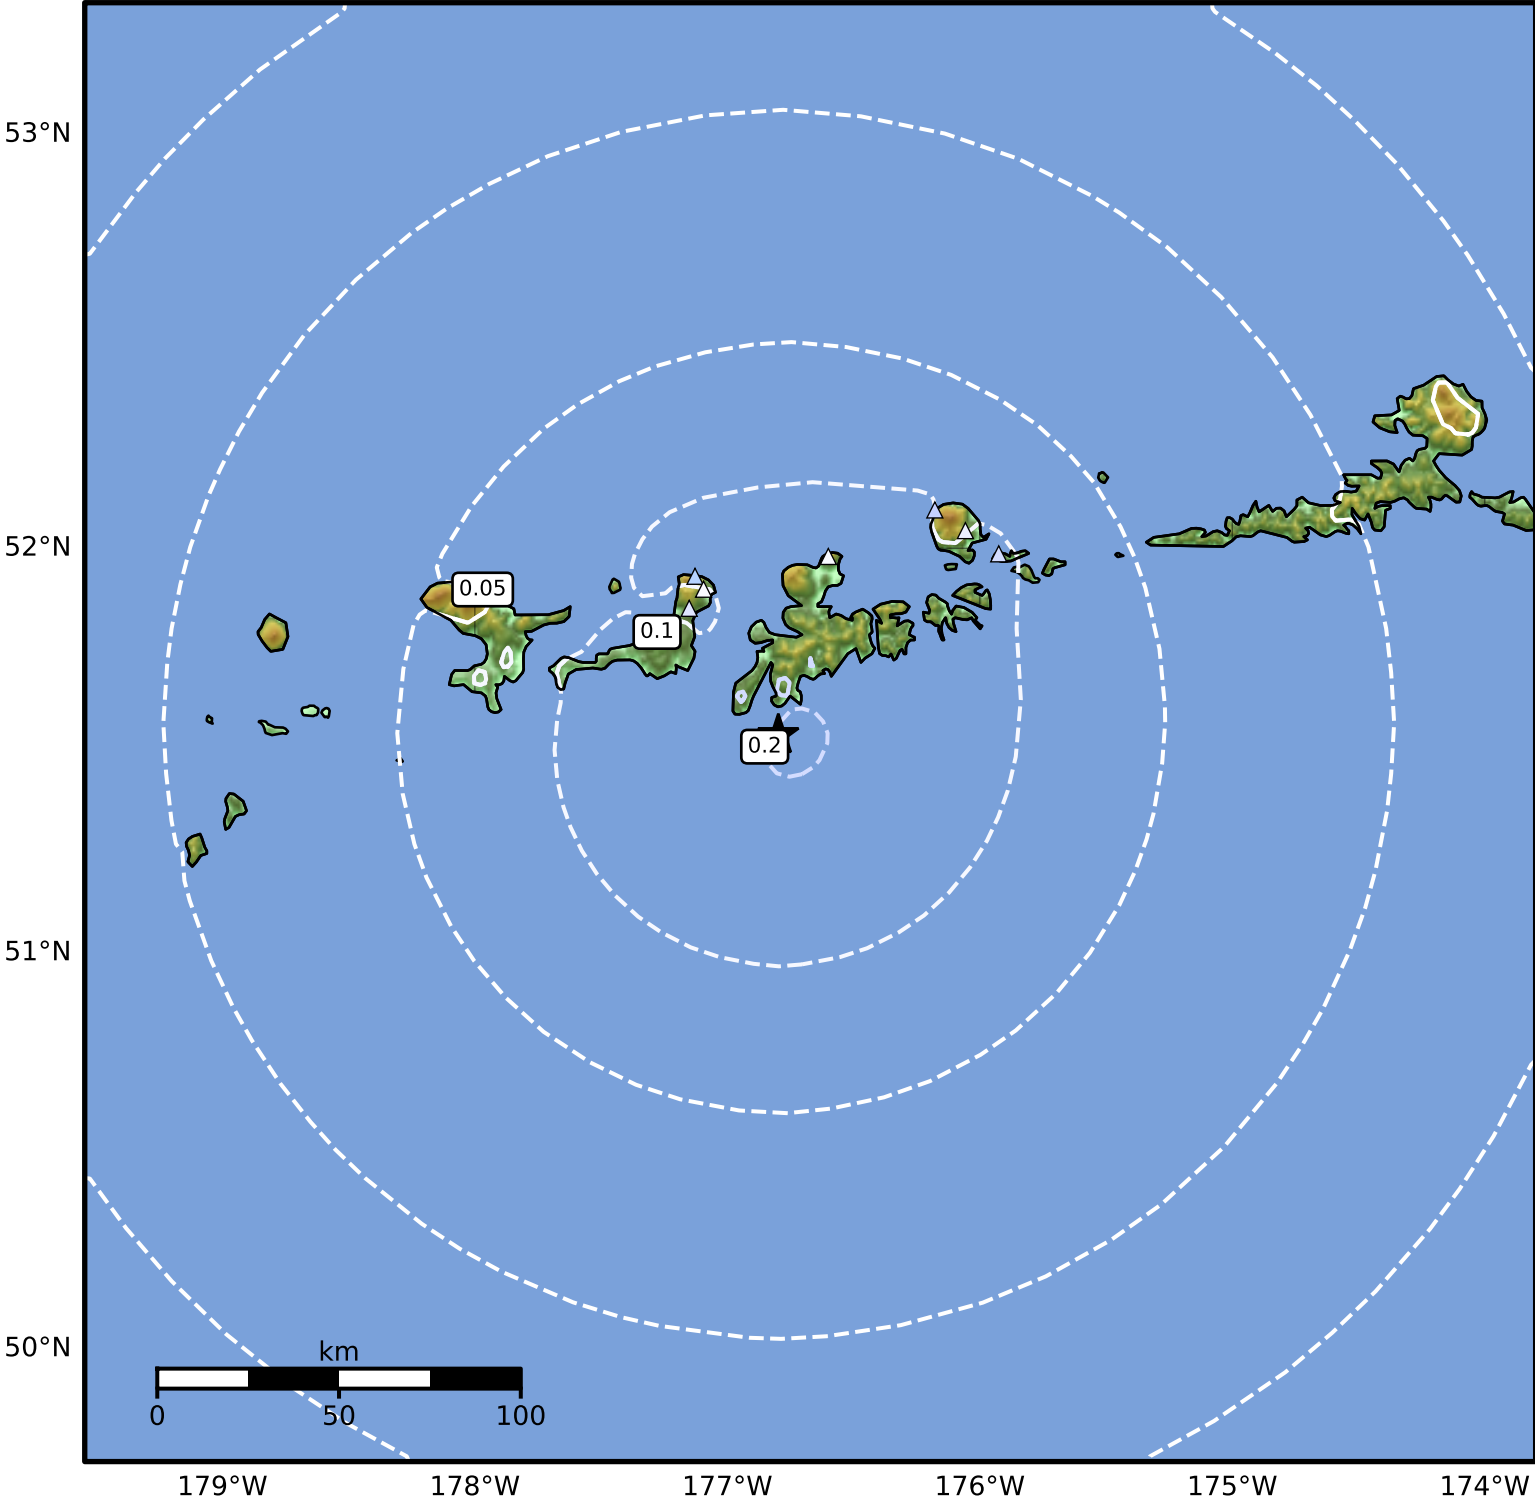

0.3 Second Peak Spectral Acceleration Map Alaska Earthquake Center
 ShakeMap: 41 km (26 miles) SSW of Adak
 Jan 28, 2026 09:05:24 UTC M3.5 N51.54 W176.80 Depth: 62.2km ID:2026bygruz

SA(0.3) (%g)	0.1	0.2	0.5	1	2	5	10	20	50	100	200
---------------------	------------	------------	------------	----------	----------	----------	-----------	-----------	-----------	------------	------------

Scale based on Worden et al. (2012)

Version 2: Processed 2026-01-29T23:07:34Z

△ Seismic Instrument ○ Reported Intensity

★ Epicenter