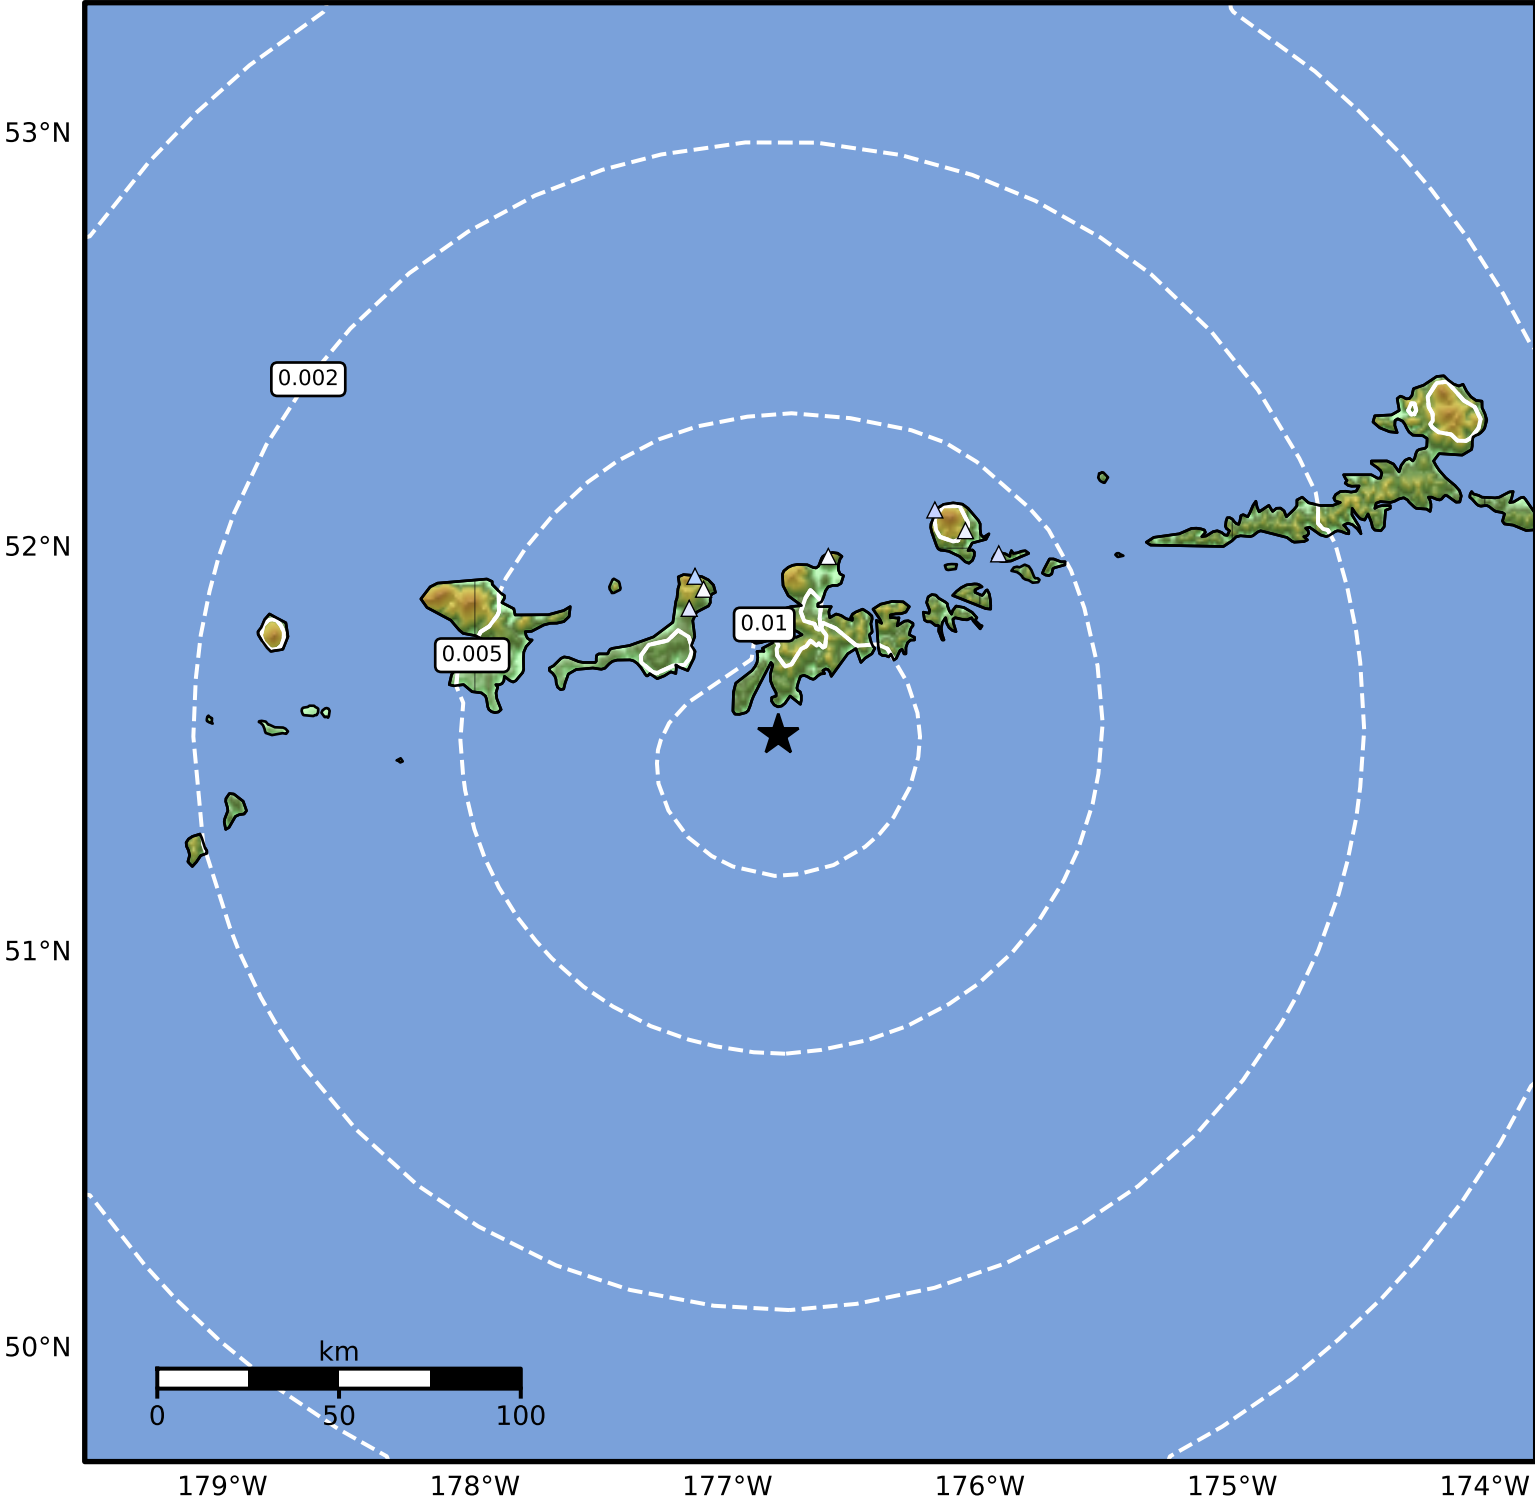

1.0 Second Peak Spectral Acceleration Map Alaska Earthquake Center
 ShakeMap: 41 km (26 miles) SSW of Adak
 Jan 28, 2026 09:05:24 UTC M3.5 N51.54 W176.80 Depth: 62.2km ID:2026bygruz

SA(1.0) (%g)	0.1	0.2	0.5	1	2	5	10	20	50	100	200
---------------------	------------	------------	------------	----------	----------	----------	-----------	-----------	-----------	------------	------------

Scale based on Worden et al. (2012)

Version 2: Processed 2026-01-29T23:07:34Z

△ Seismic Instrument ○ Reported Intensity

★ Epicenter