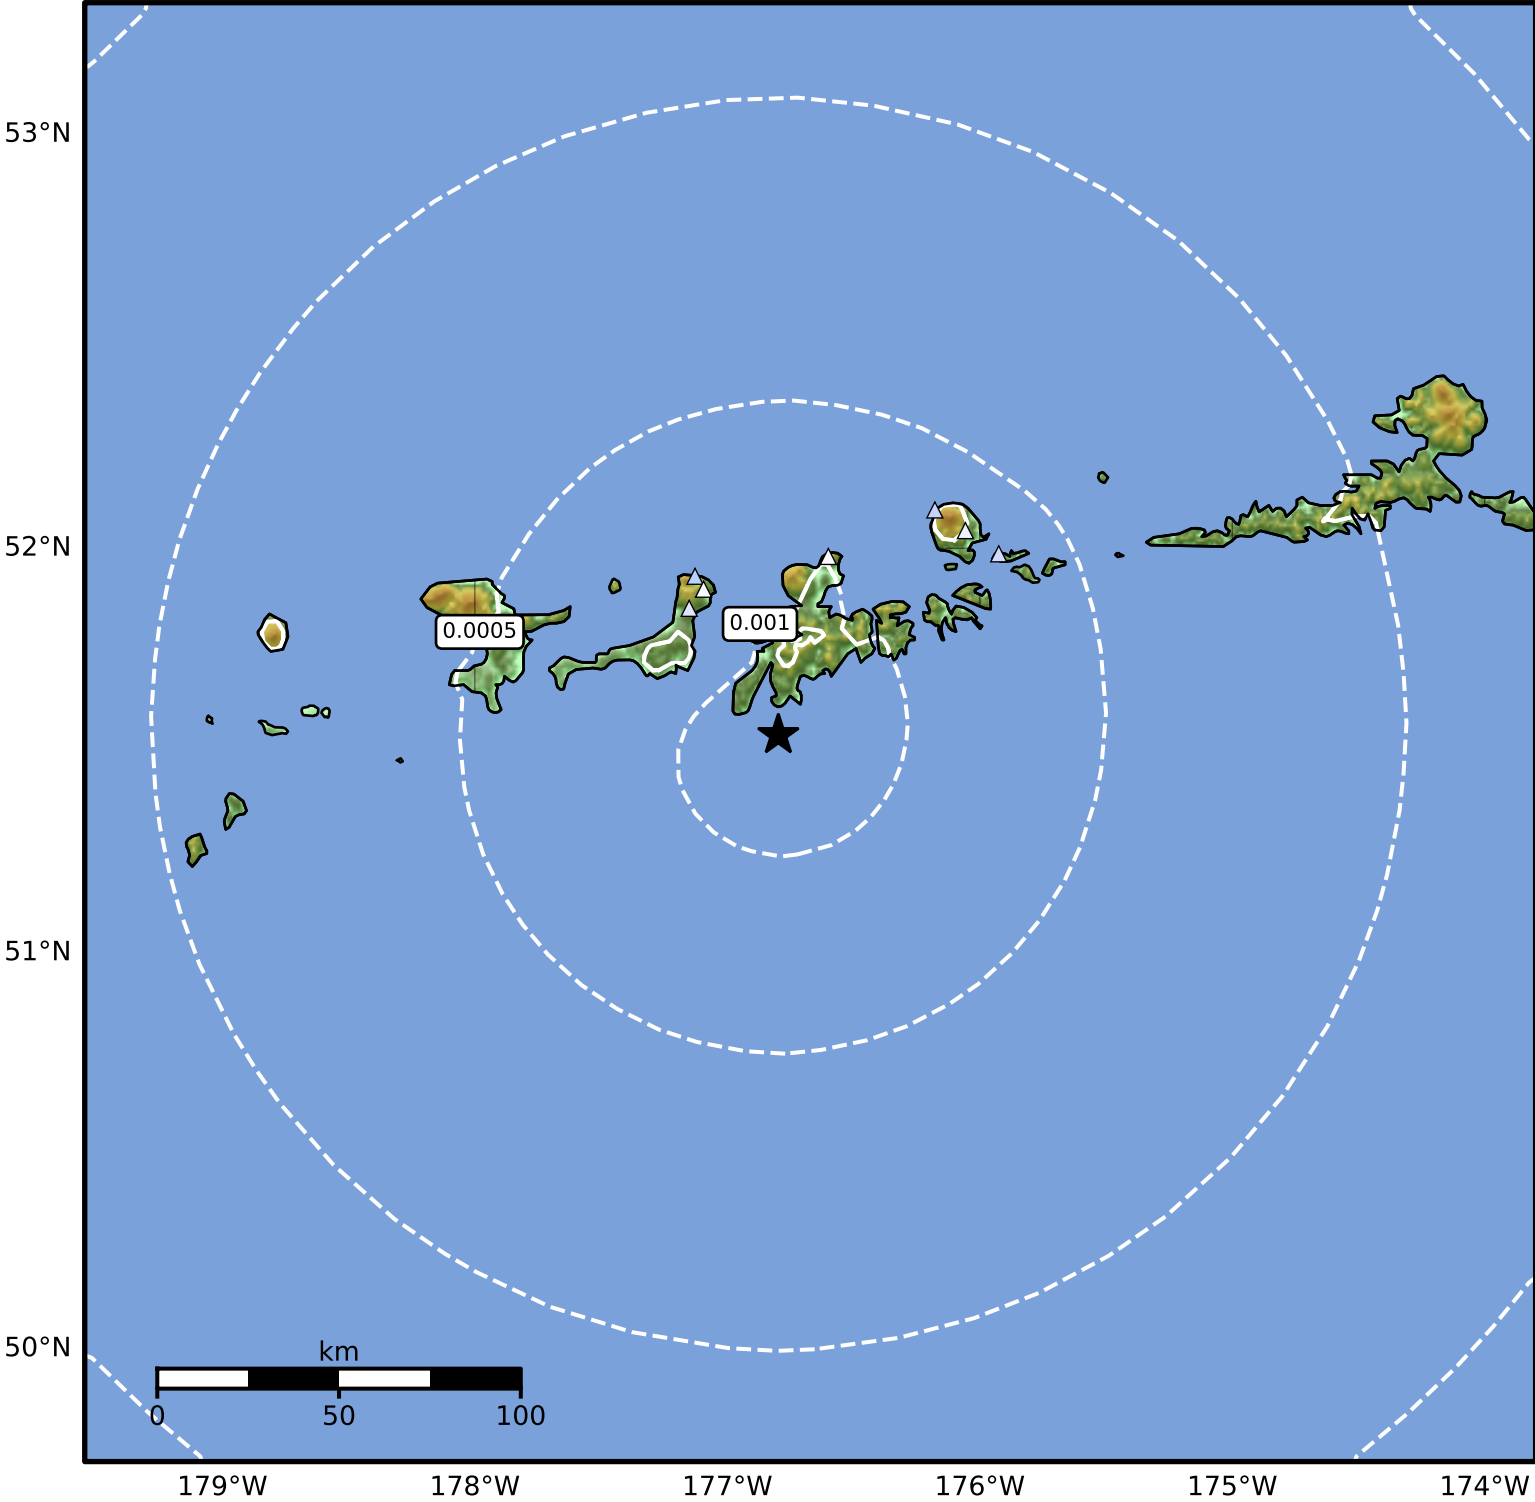

3.0 Second Peak Spectral Acceleration Map Alaska Earthquake Center
ShakeMap: 41 km (26 miles) SSW of Adak
Jan 28, 2026 09:05:24 UTC M3.5 N51.54 W176.80 Depth: 62.2km ID:2026bygruz

Scale based on Worden et al. (2012) Version 2: Processed 2026-01-29T23:07:34Z
△ Seismic Instrument ○ Reported Intensity ★ Epicenter