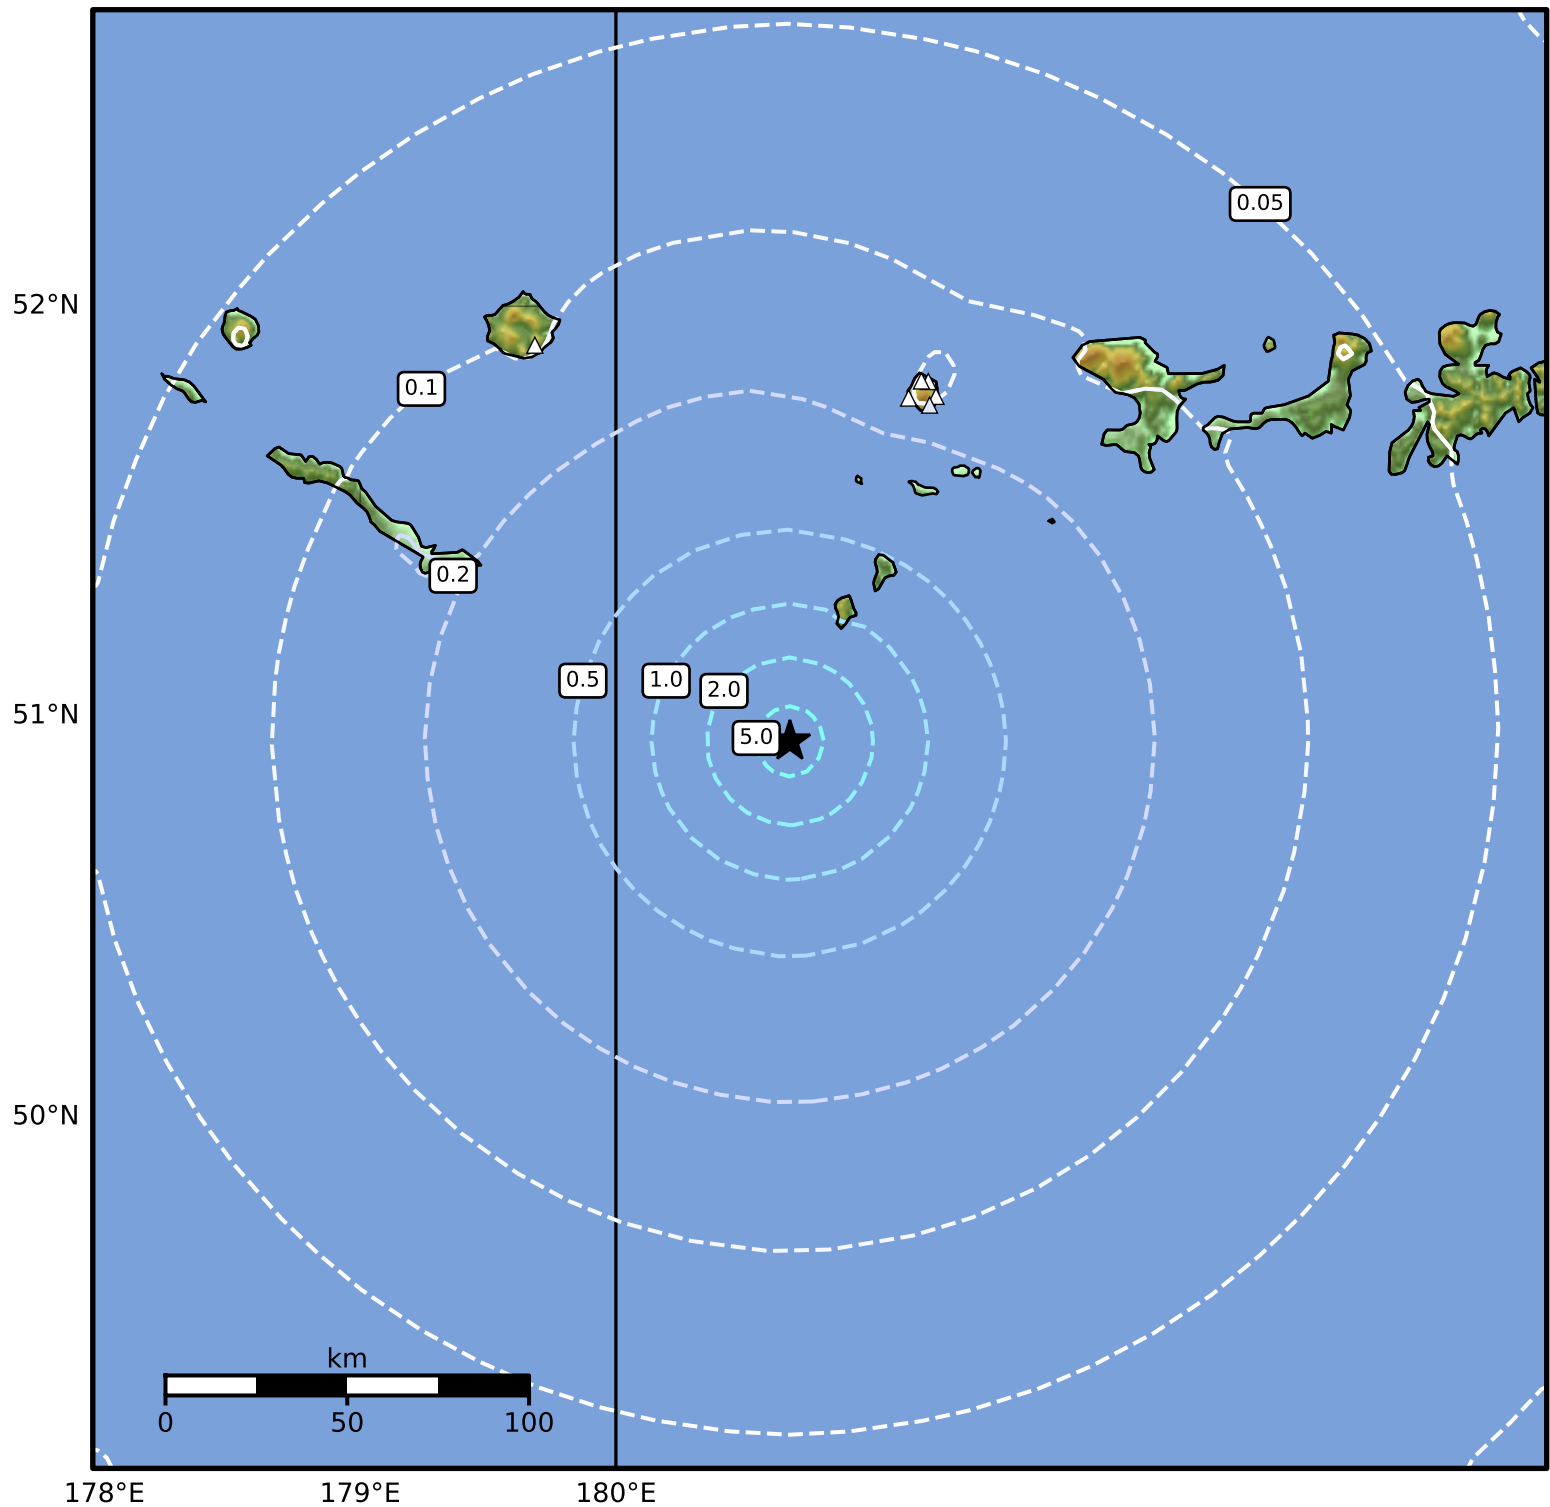

0.3 Second Peak Spectral Acceleration Map Alaska Earthquake Center  
 ShakeMap: 217 km (135 miles) WSW of Adak  
 Jan 28, 2026 23:47:18 UTC M4.0 N50.94 W179.32 Depth: 3.3km ID:2026bzjxrs

SA(0.3) (%g)	0.1	0.2	0.5	1	2	5	10	20	50	100	200
--------------	-----	-----	-----	---	---	---	----	----	----	-----	-----

Scale based on Worden et al. (2012)

Version 2: Processed 2026-01-29T02:11:51Z

△ Seismic Instrument ○ Reported Intensity

★ Epicenter