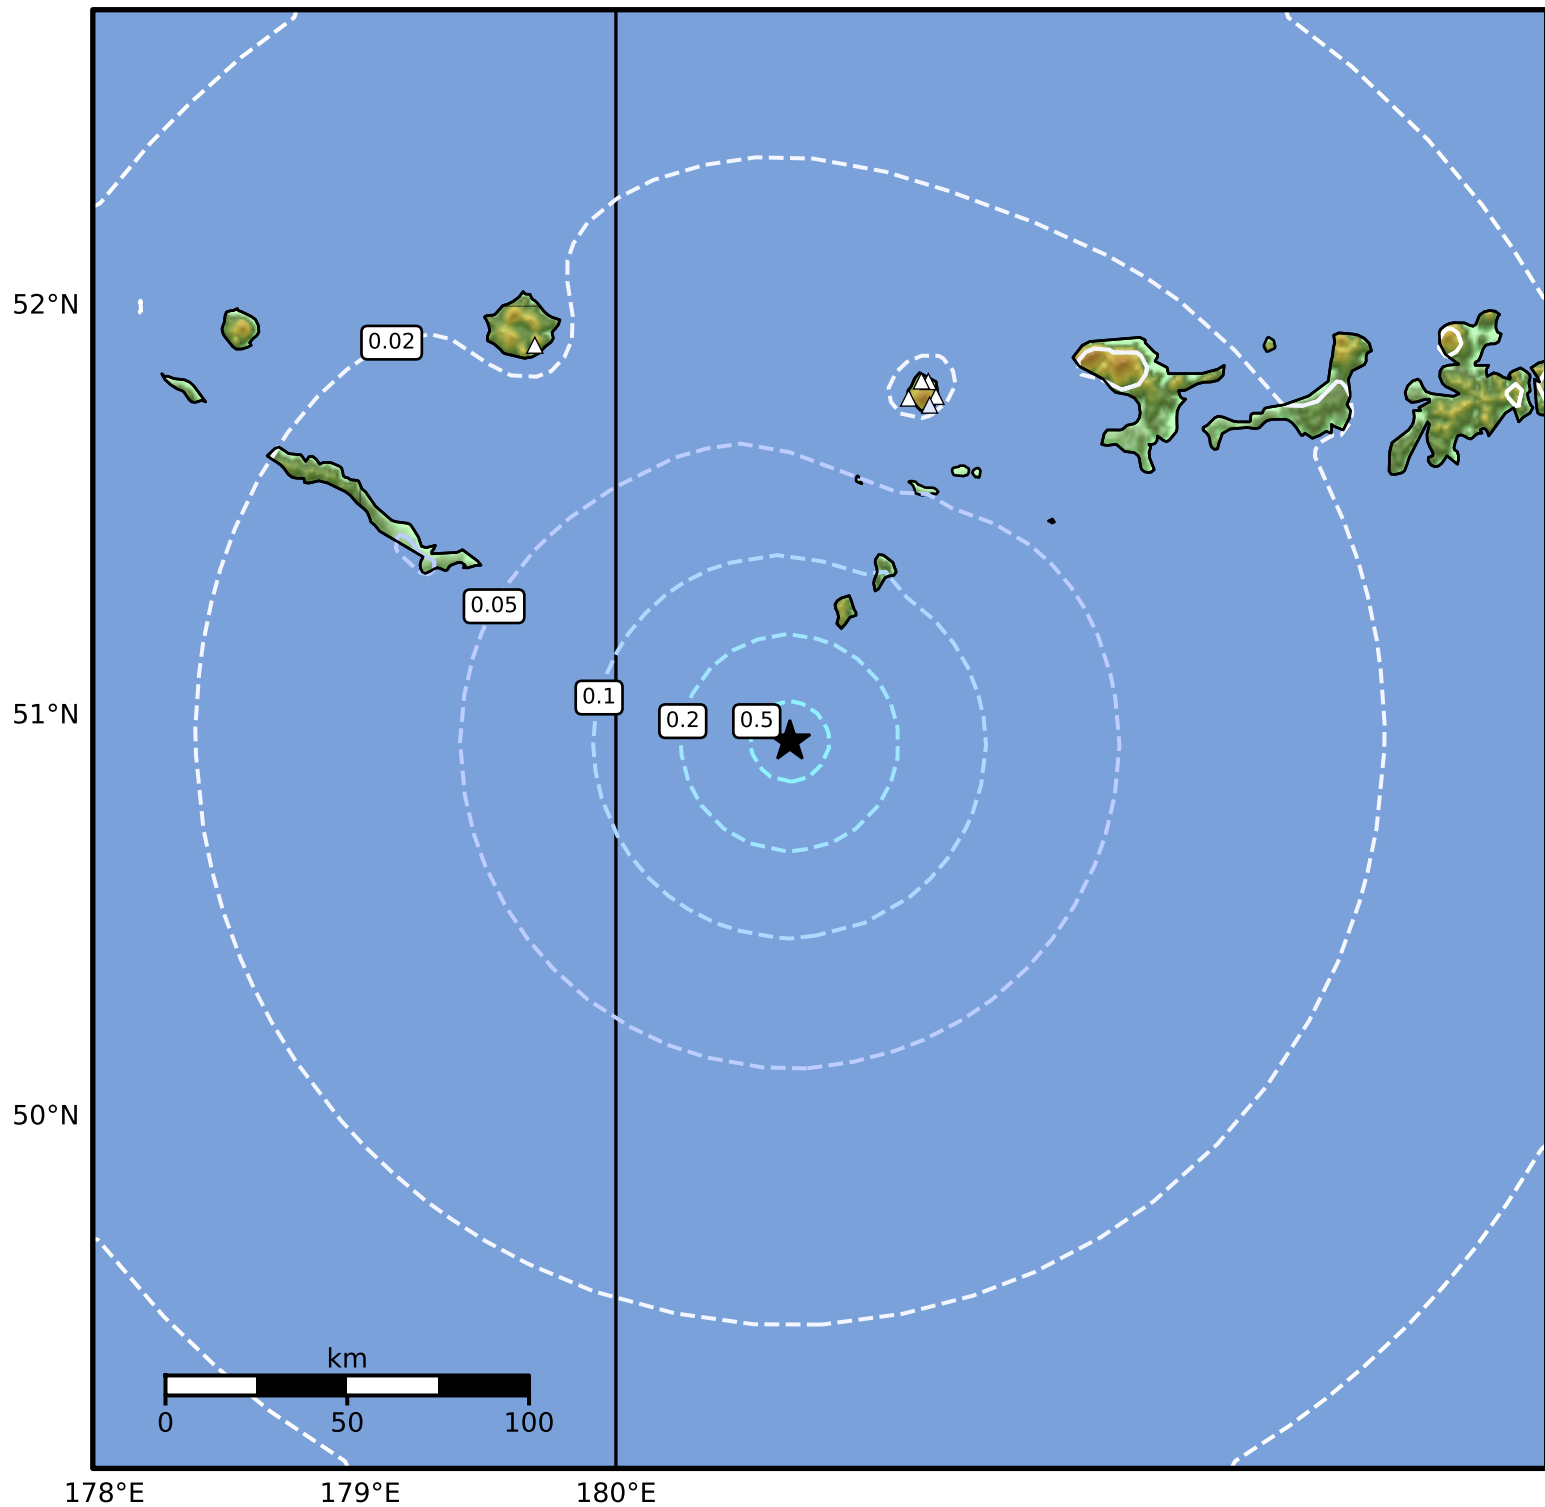

1.0 Second Peak Spectral Acceleration Map Alaska Earthquake Center
 ShakeMap: 217 km (135 miles) WSW of Adak
 Jan 28, 2026 23:47:18 UTC M4.0 N50.94 W179.32 Depth: 3.3km ID:2026bzjxrs

SA(1.0) (%g)	0.1	0.2	0.5	1	2	5	10	20	50	100	200
--------------	-----	-----	-----	---	---	---	----	----	----	-----	-----

Scale based on Worden et al. (2012)

Version 2: Processed 2026-01-29T02:11:51Z

△ Seismic Instrument ○ Reported Intensity

★ Epicenter