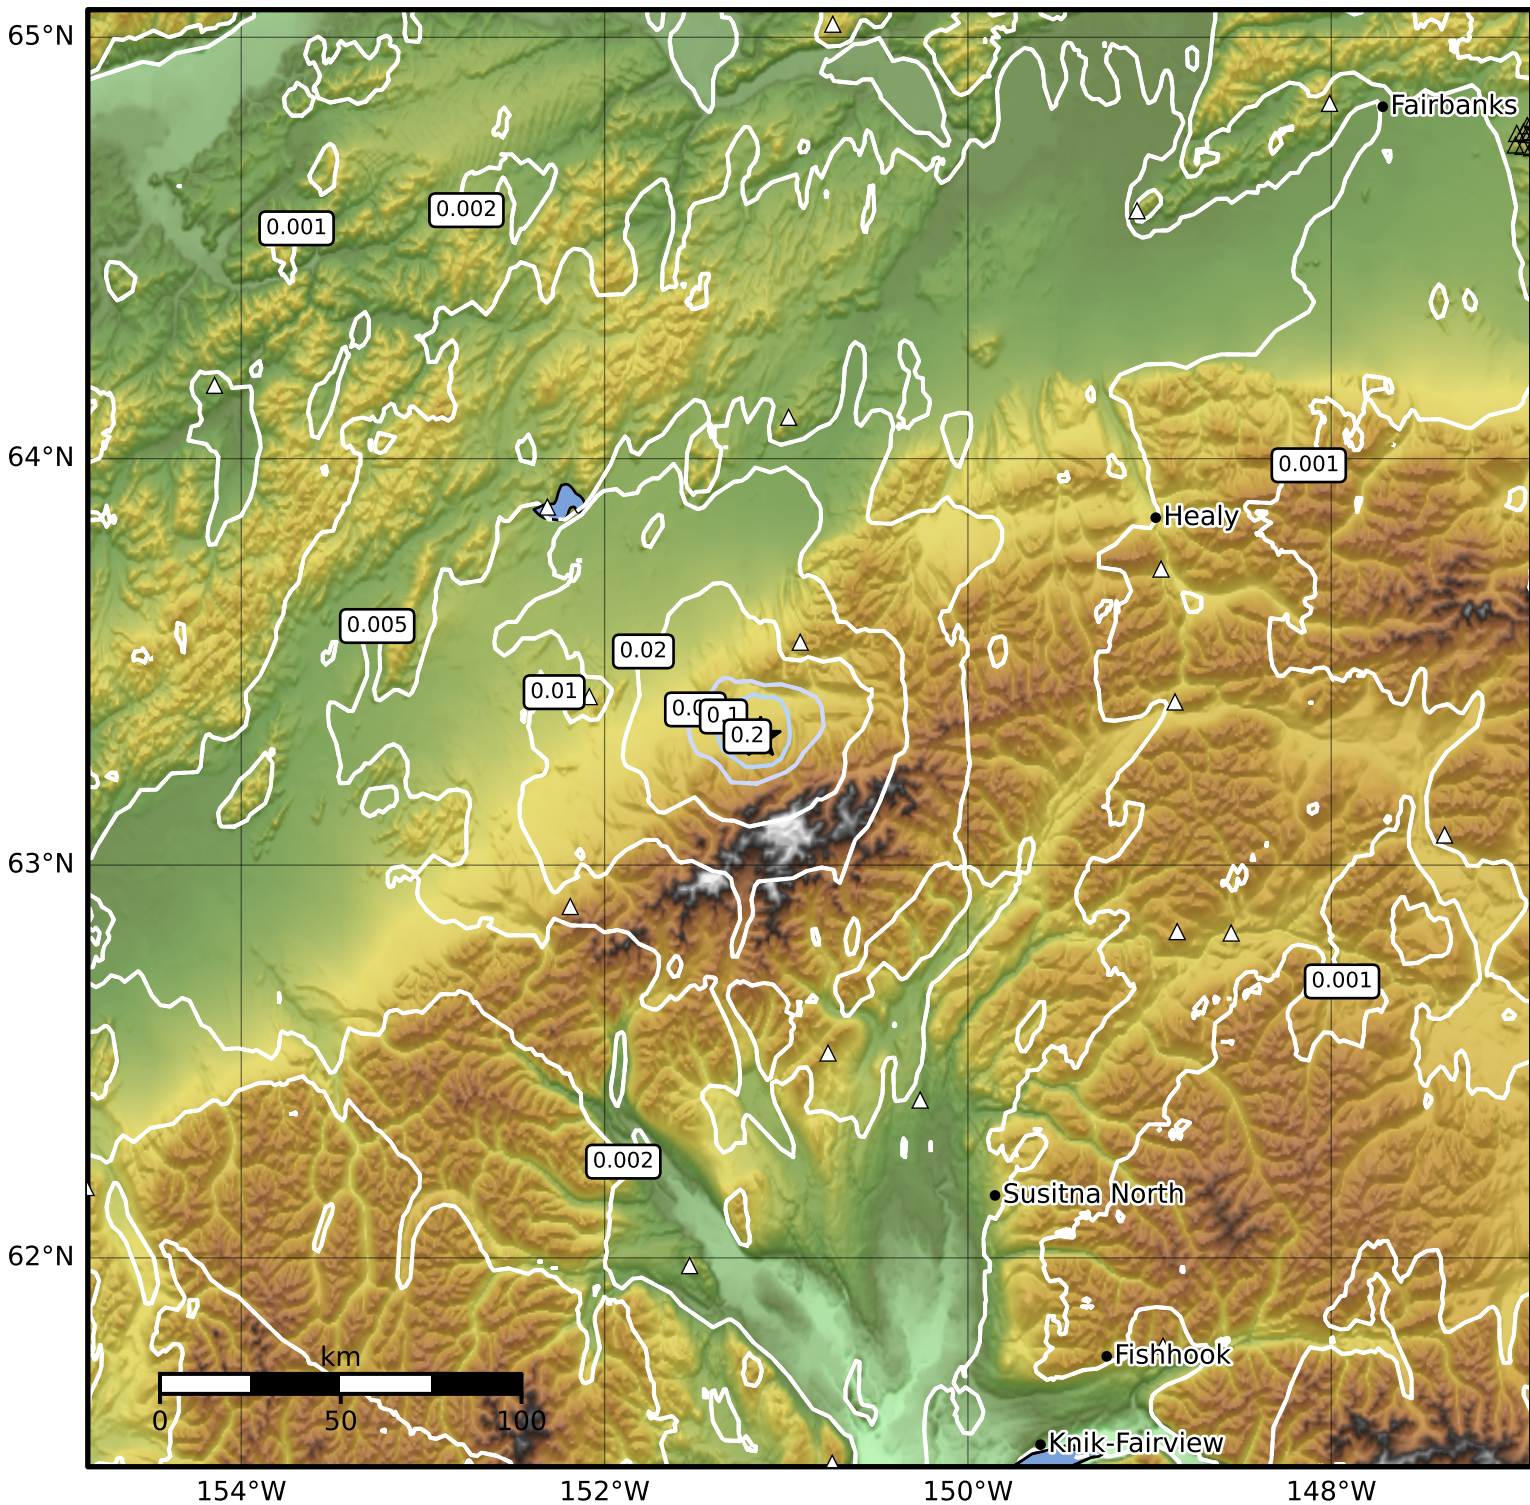

Peak Ground Velocity Map Alaska Earthquake Center
 ShakeMap: 80 km (50 miles) SE of Lake Minchumina
 Feb 02, 2026 07:49:25 UTC M3.3 N63.32 W151.14 Depth: 4.5km ID:2026chiurk

PGV (cm/s)	0.1	0.2	0.5	1	2	5	10	20	50	100	200
------------	-----	-----	-----	---	---	---	----	----	----	-----	-----

Scale based on Worden et al. (2012)

Version 3: Processed 2026-02-04T13:34:41Z

△ Seismic Instrument ○ Reported Intensity

★ Epicenter