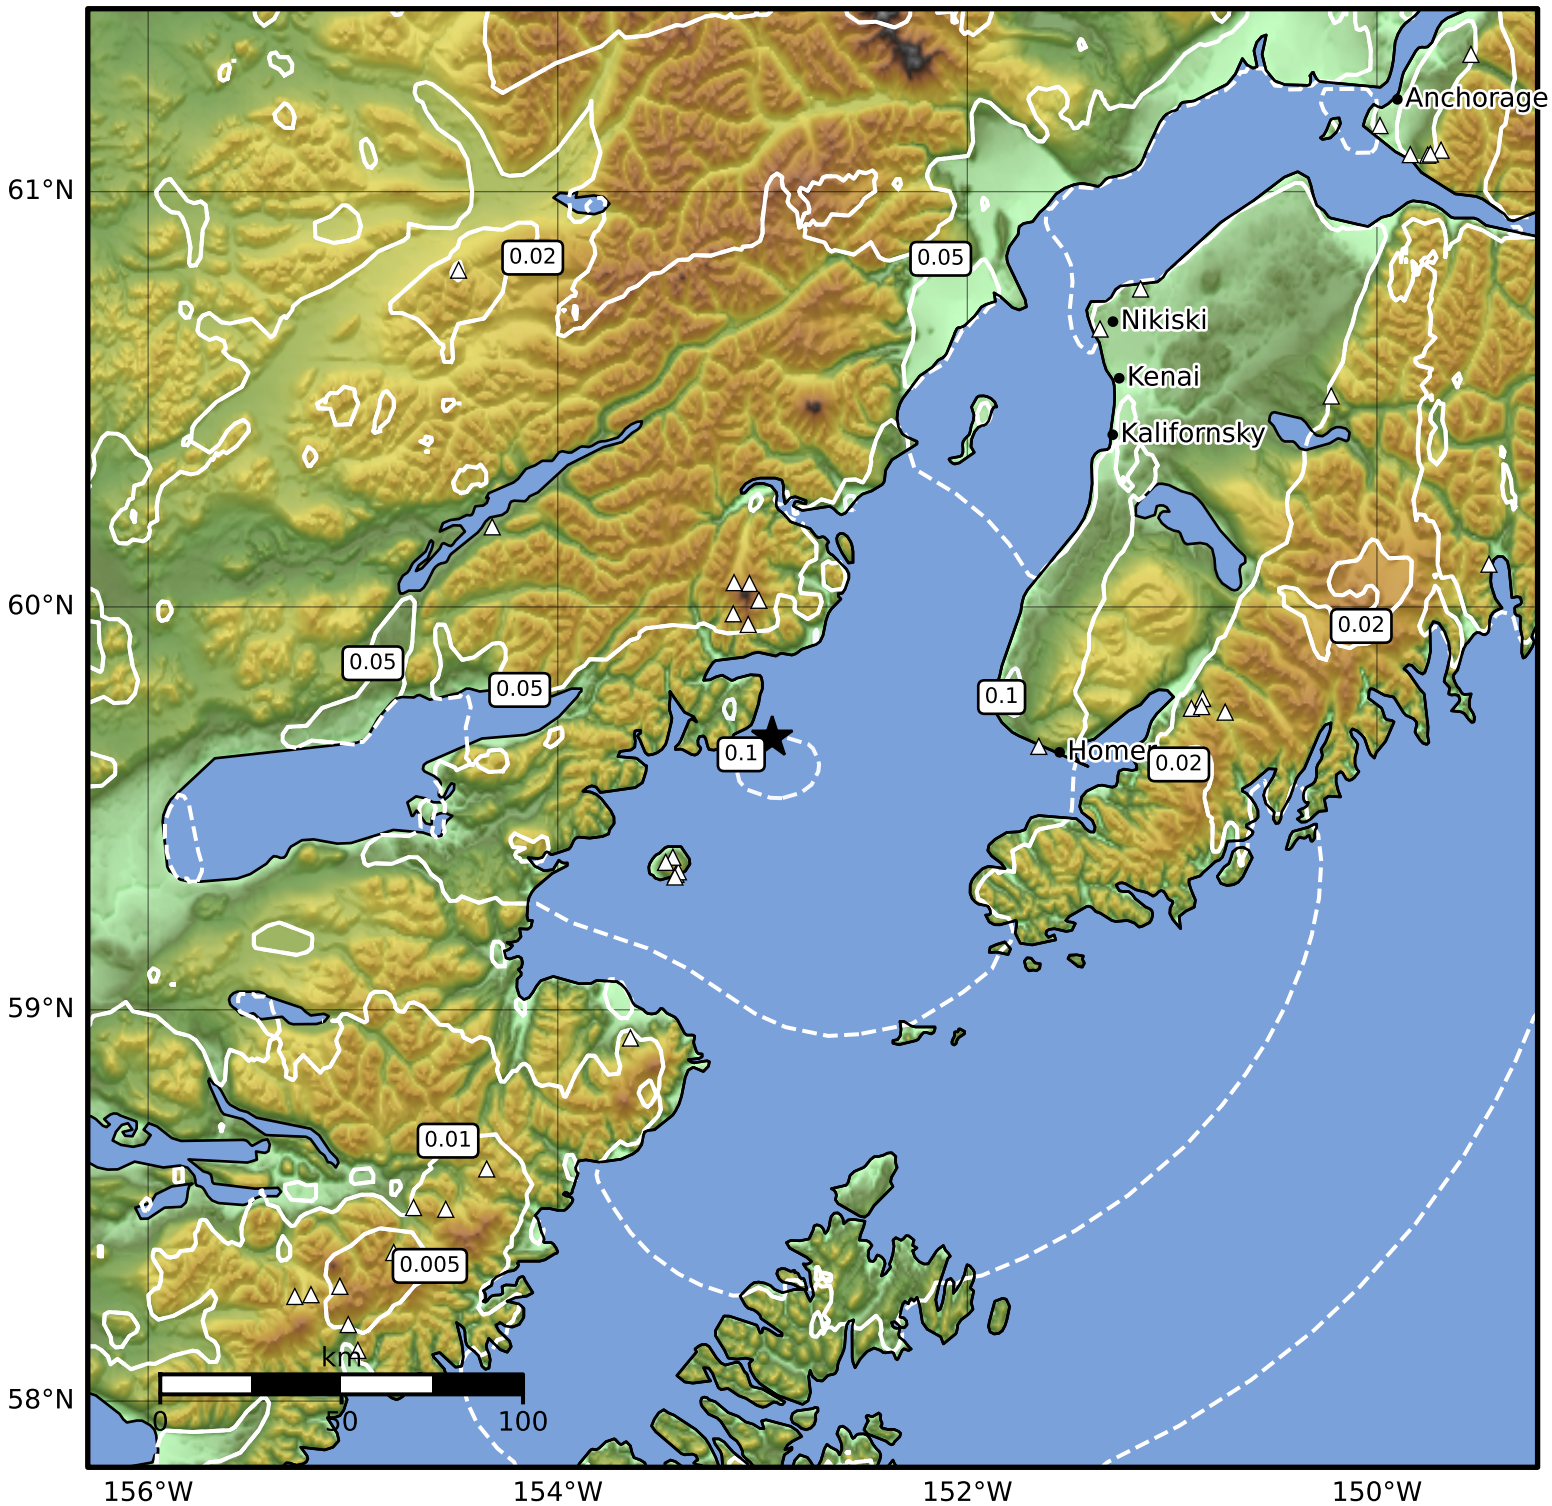

0.3 Second Peak Spectral Acceleration Map Alaska Earthquake Center
 ShakeMap: 79 km (49 miles) W of Homer
 Feb 03, 2026 00:27:41 UTC M3.6 N59.68 W152.95 Depth: 86.5km ID:2026cipwxz

SA(0.3) (%g)	0.1	0.2	0.5	1	2	5	10	20	50	100	200
--------------	-----	-----	-----	---	---	---	----	----	----	-----	-----

Scale based on Worden et al. (2012)

△ Seismic Instrument ○ Reported Intensity

★ Epicenter

Version 2: Processed 2026-02-03T03:27:09Z