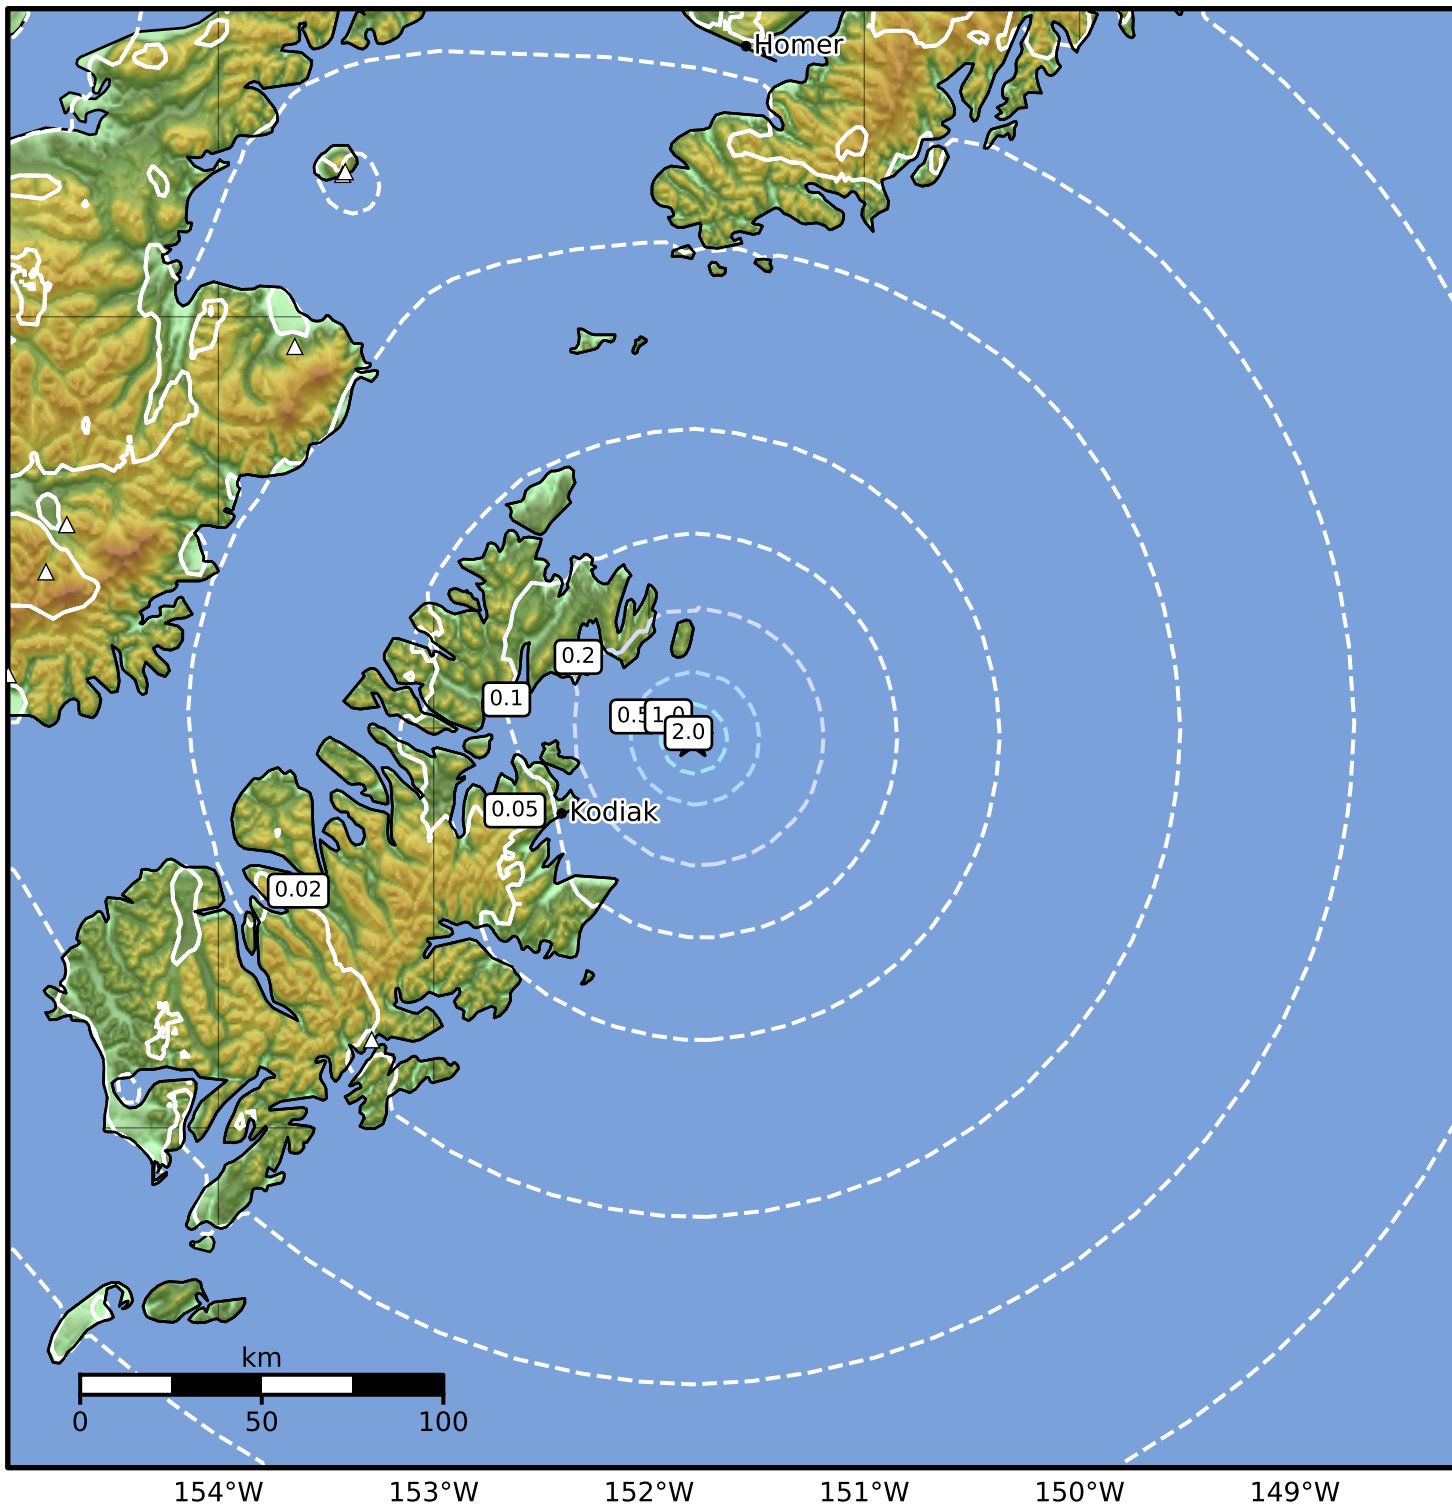

0.3 Second Peak Spectral Acceleration Map Alaska Earthquake Center
 ShakeMap: 41 km (25 miles) ENE of Kodiak
 Feb 04, 2026 05:51:11 UTC M3.7 N57.97 W151.80 Depth: 5.0km ID:2026ckwipu

SA(0.3) (%g)	0.1	0.2	0.5	1	2	5	10	20	50	100	200
--------------	-----	-----	-----	---	---	---	----	----	----	-----	-----

Scale based on Worden et al. (2012)

Version 3: Processed 2026-02-05T07:50:36Z

△ Seismic Instrument ○ Reported Intensity

★ Epicenter