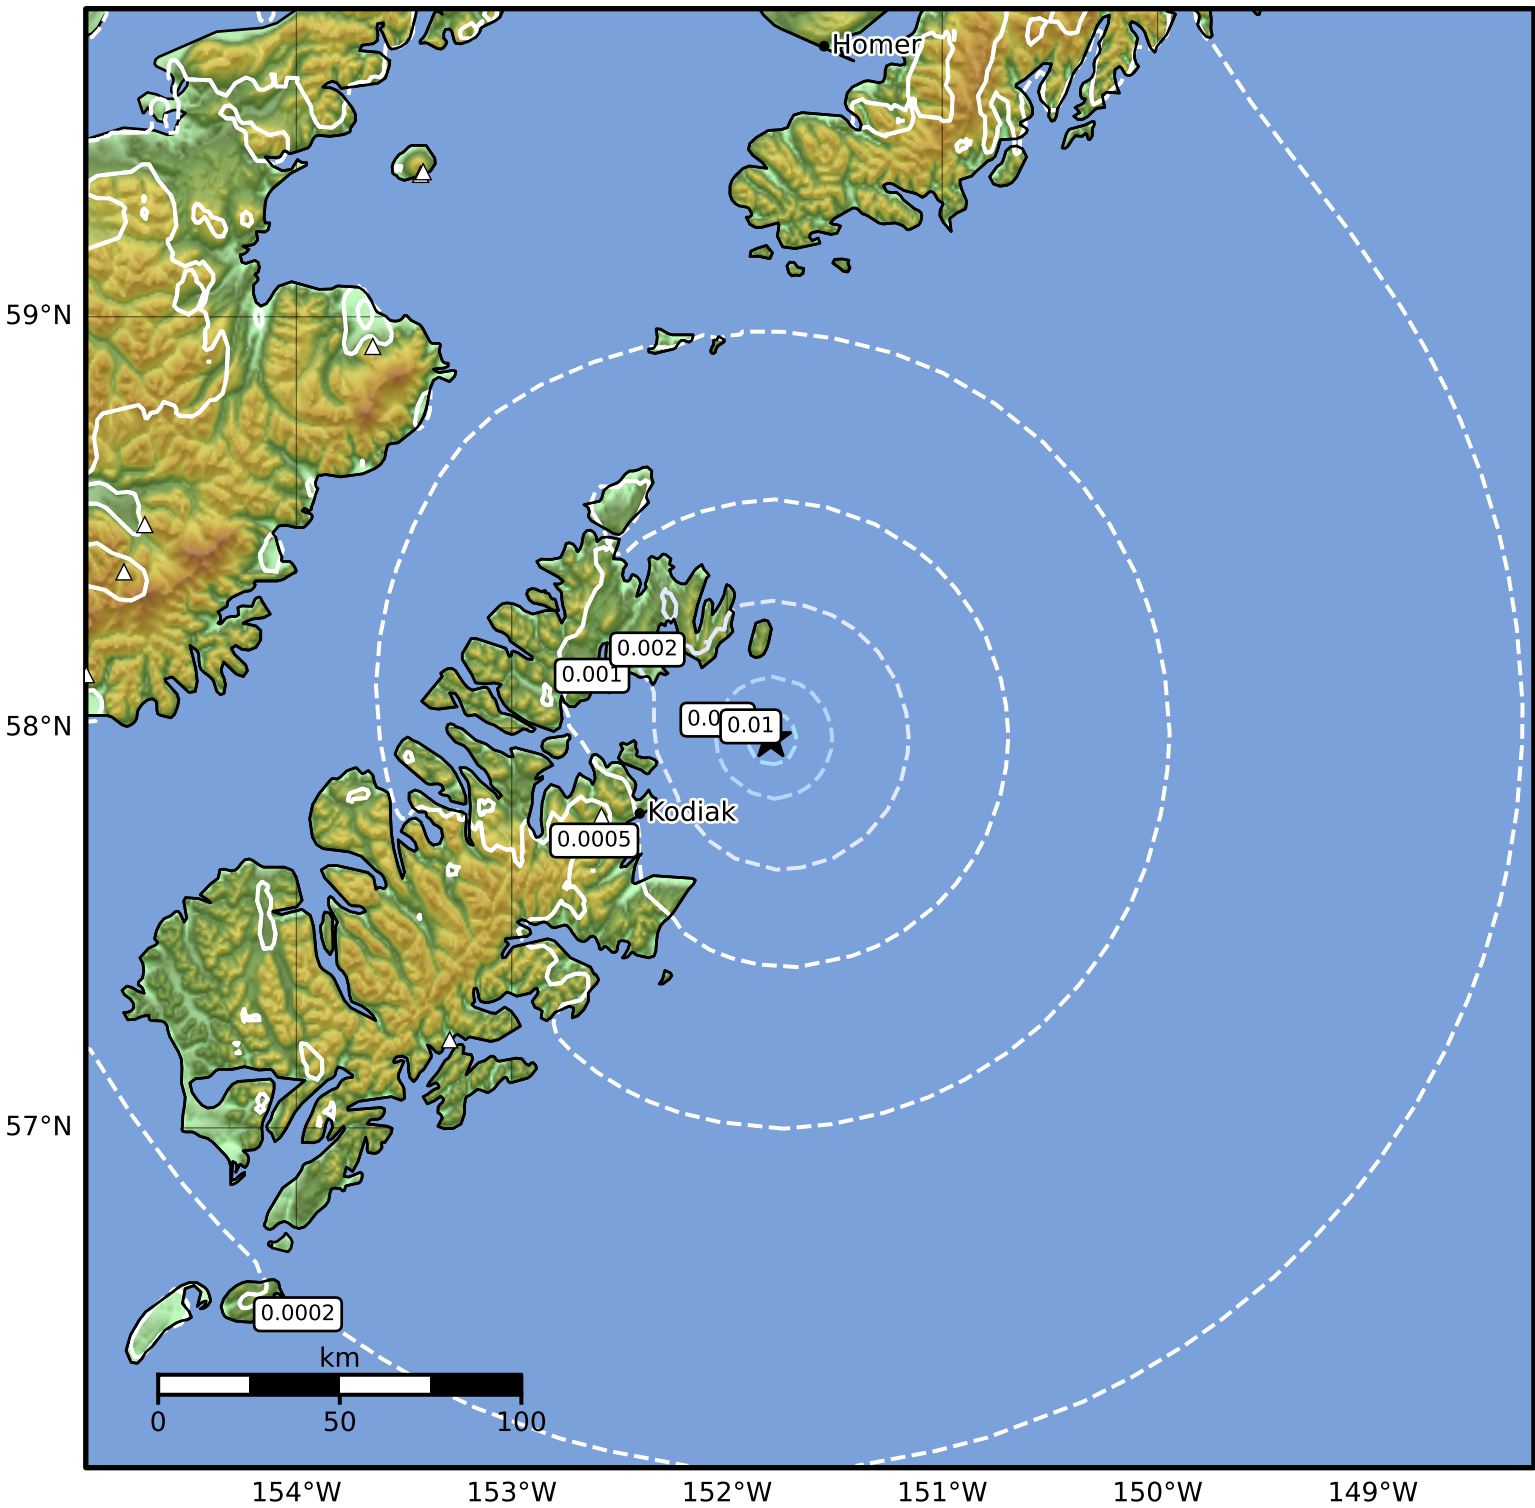

3.0 Second Peak Spectral Acceleration Map Alaska Earthquake Center
 ShakeMap: 41 km (25 miles) ENE of Kodiak
 Feb 04, 2026 05:51:11 UTC M3.7 N57.97 W151.80 Depth: 5.0km ID:2026ckwipu

SA(3.0) (%g)	0.1	0.2	0.5	1	2	5	10	20	50
--------------	-----	-----	-----	---	---	---	----	----	----

Scale based on Worden et al. (2012)

Version 3: Processed 2026-02-05T07:50:36Z

△ Seismic Instrument ○ Reported Intensity

★ Epicenter