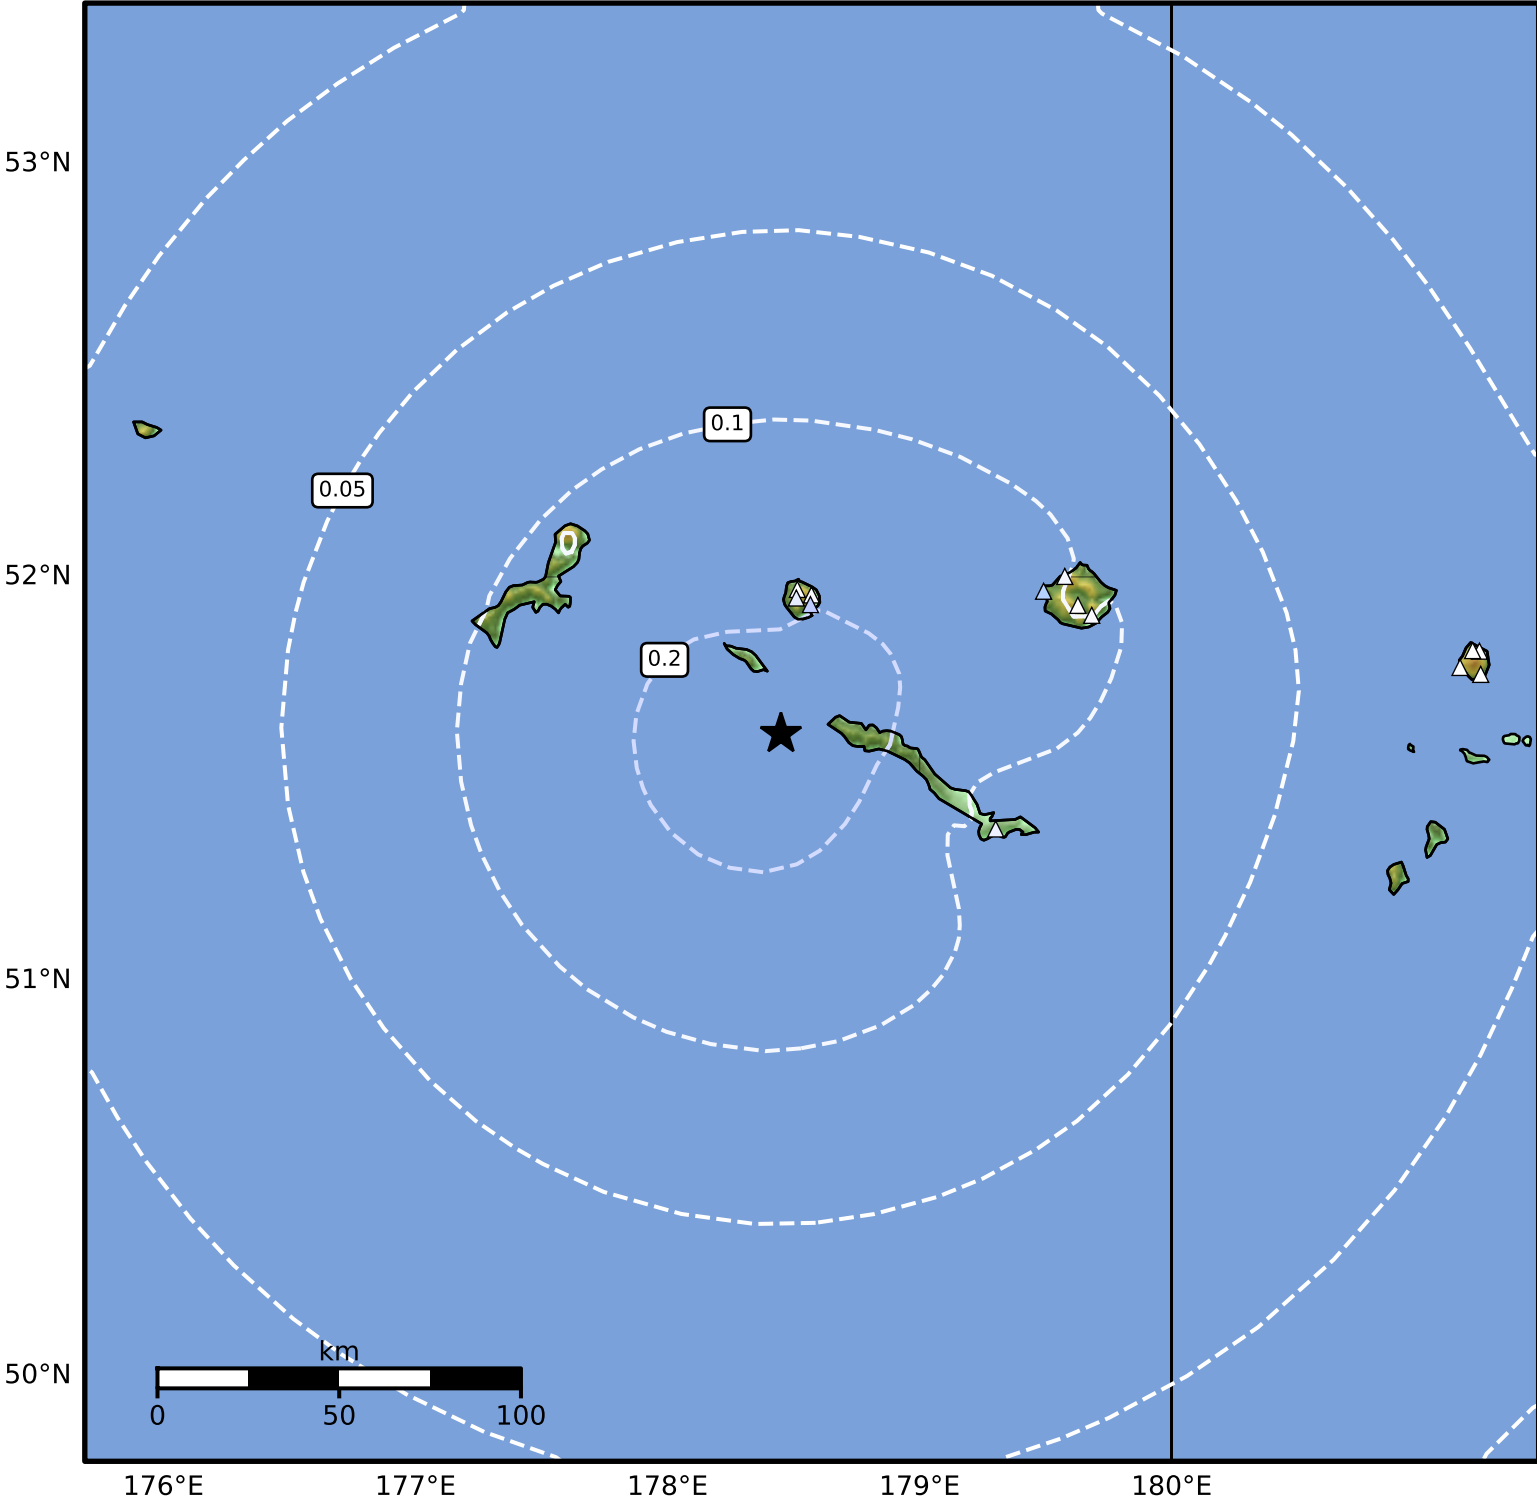

0.3 Second Peak Spectral Acceleration Map Alaska Earthquake Center
 ShakeMap: 343 km (213 miles) W of Adak
 Feb 04, 2026 06:06:41 UTC M4.1 N51.61 E178.45 Depth: 69.2km ID:2026ckwvyyz

SA(0.3) (%g)	0.1	0.2	0.5	1	2	5	10	20	50	100	200
--------------	-----	-----	-----	---	---	---	----	----	----	-----	-----

Scale based on Worden et al. (2012)

Version 3: Processed 2026-02-06T17:19:33Z

△ Seismic Instrument ○ Reported Intensity

★ Epicenter