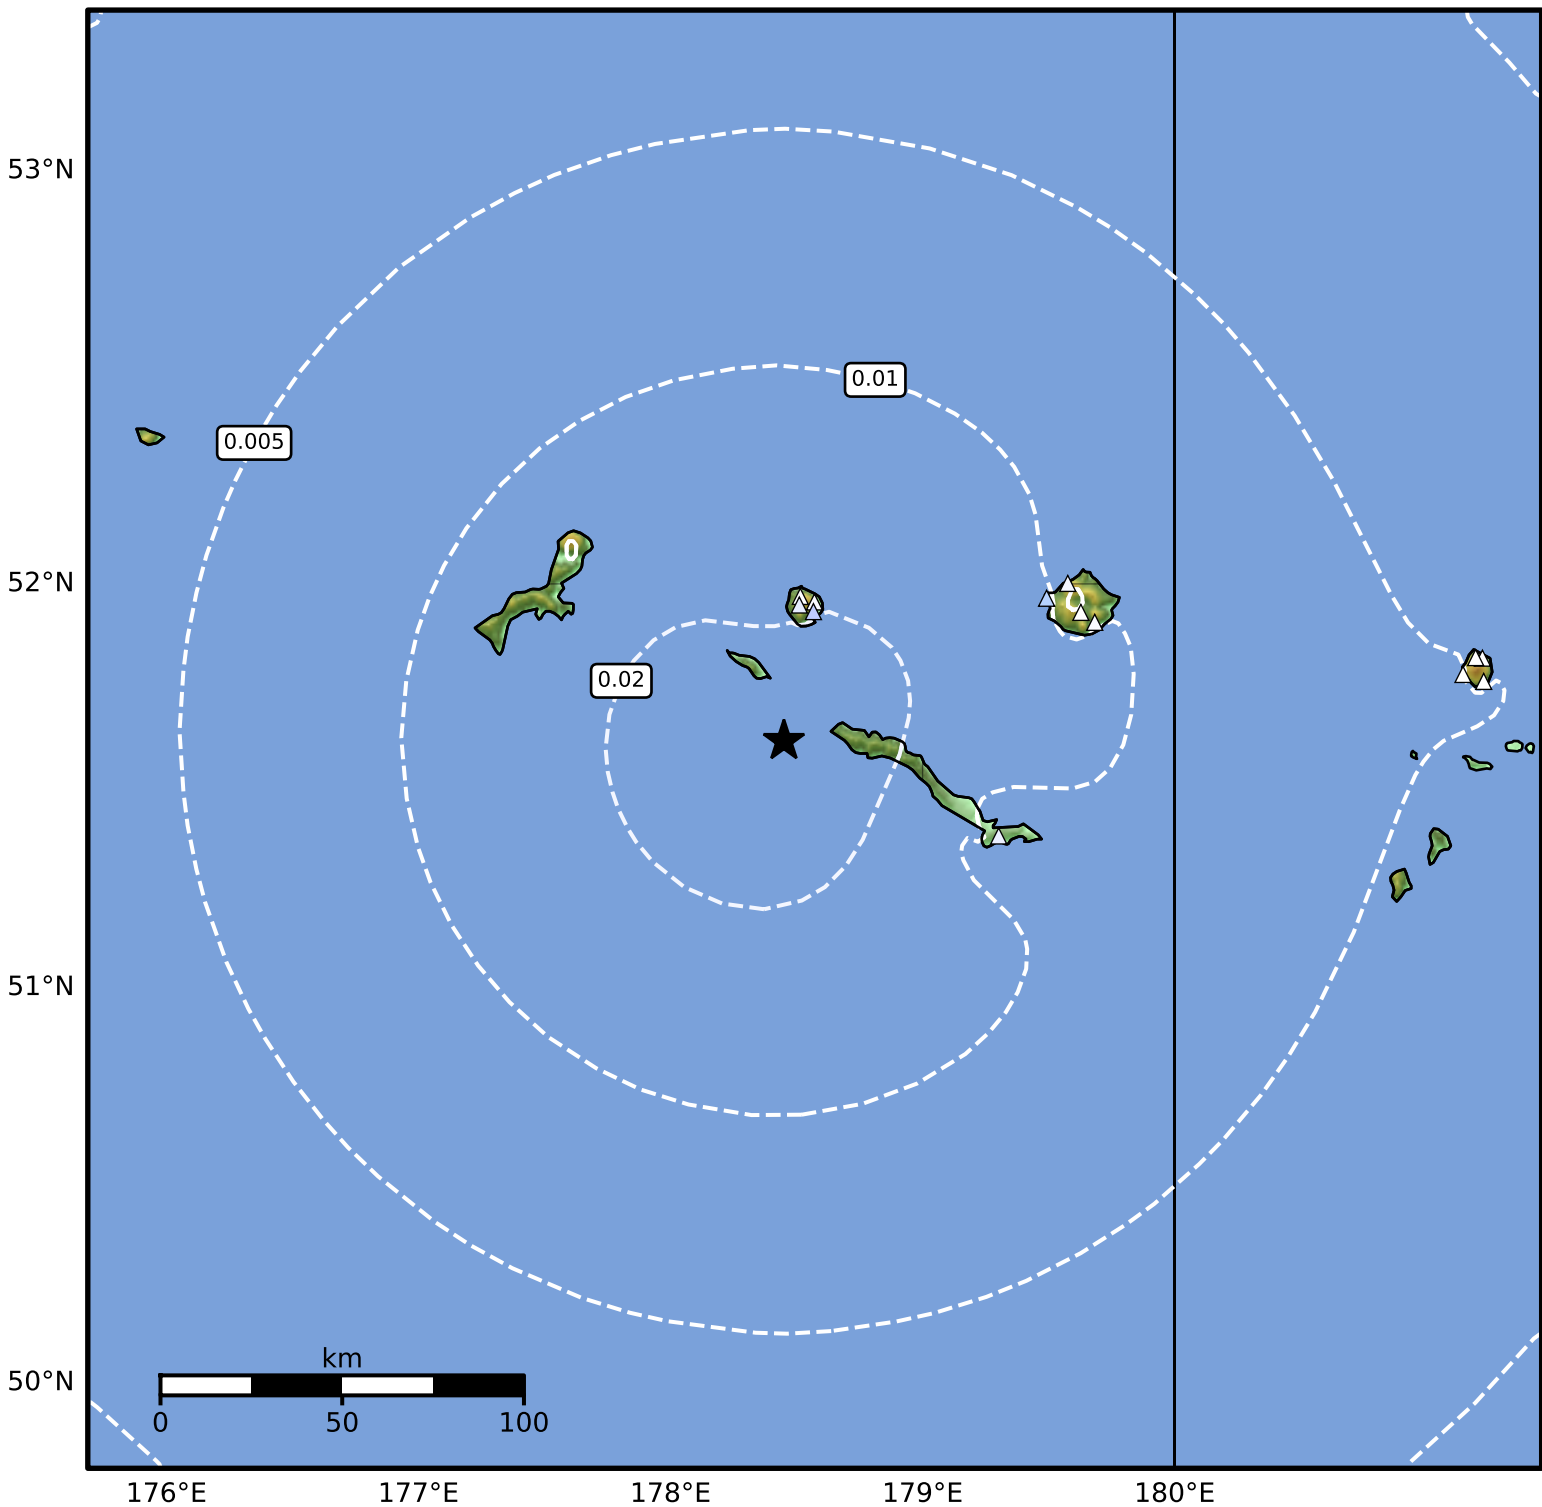

1.0 Second Peak Spectral Acceleration Map Alaska Earthquake Center  
 ShakeMap: 343 km (213 miles) W of Adak  
 Feb 04, 2026 06:06:41 UTC M4.1 N51.61 E178.45 Depth: 69.2km ID:2026ckwvyyz

SA(1.0) (%g)	0.1	0.2	0.5	1	2	5	10	20	50	100	200
--------------	-----	-----	-----	---	---	---	----	----	----	-----	-----

Scale based on Worden et al. (2012)

Version 3: Processed 2026-02-06T17:19:33Z

△ Seismic Instrument ○ Reported Intensity

★ Epicenter