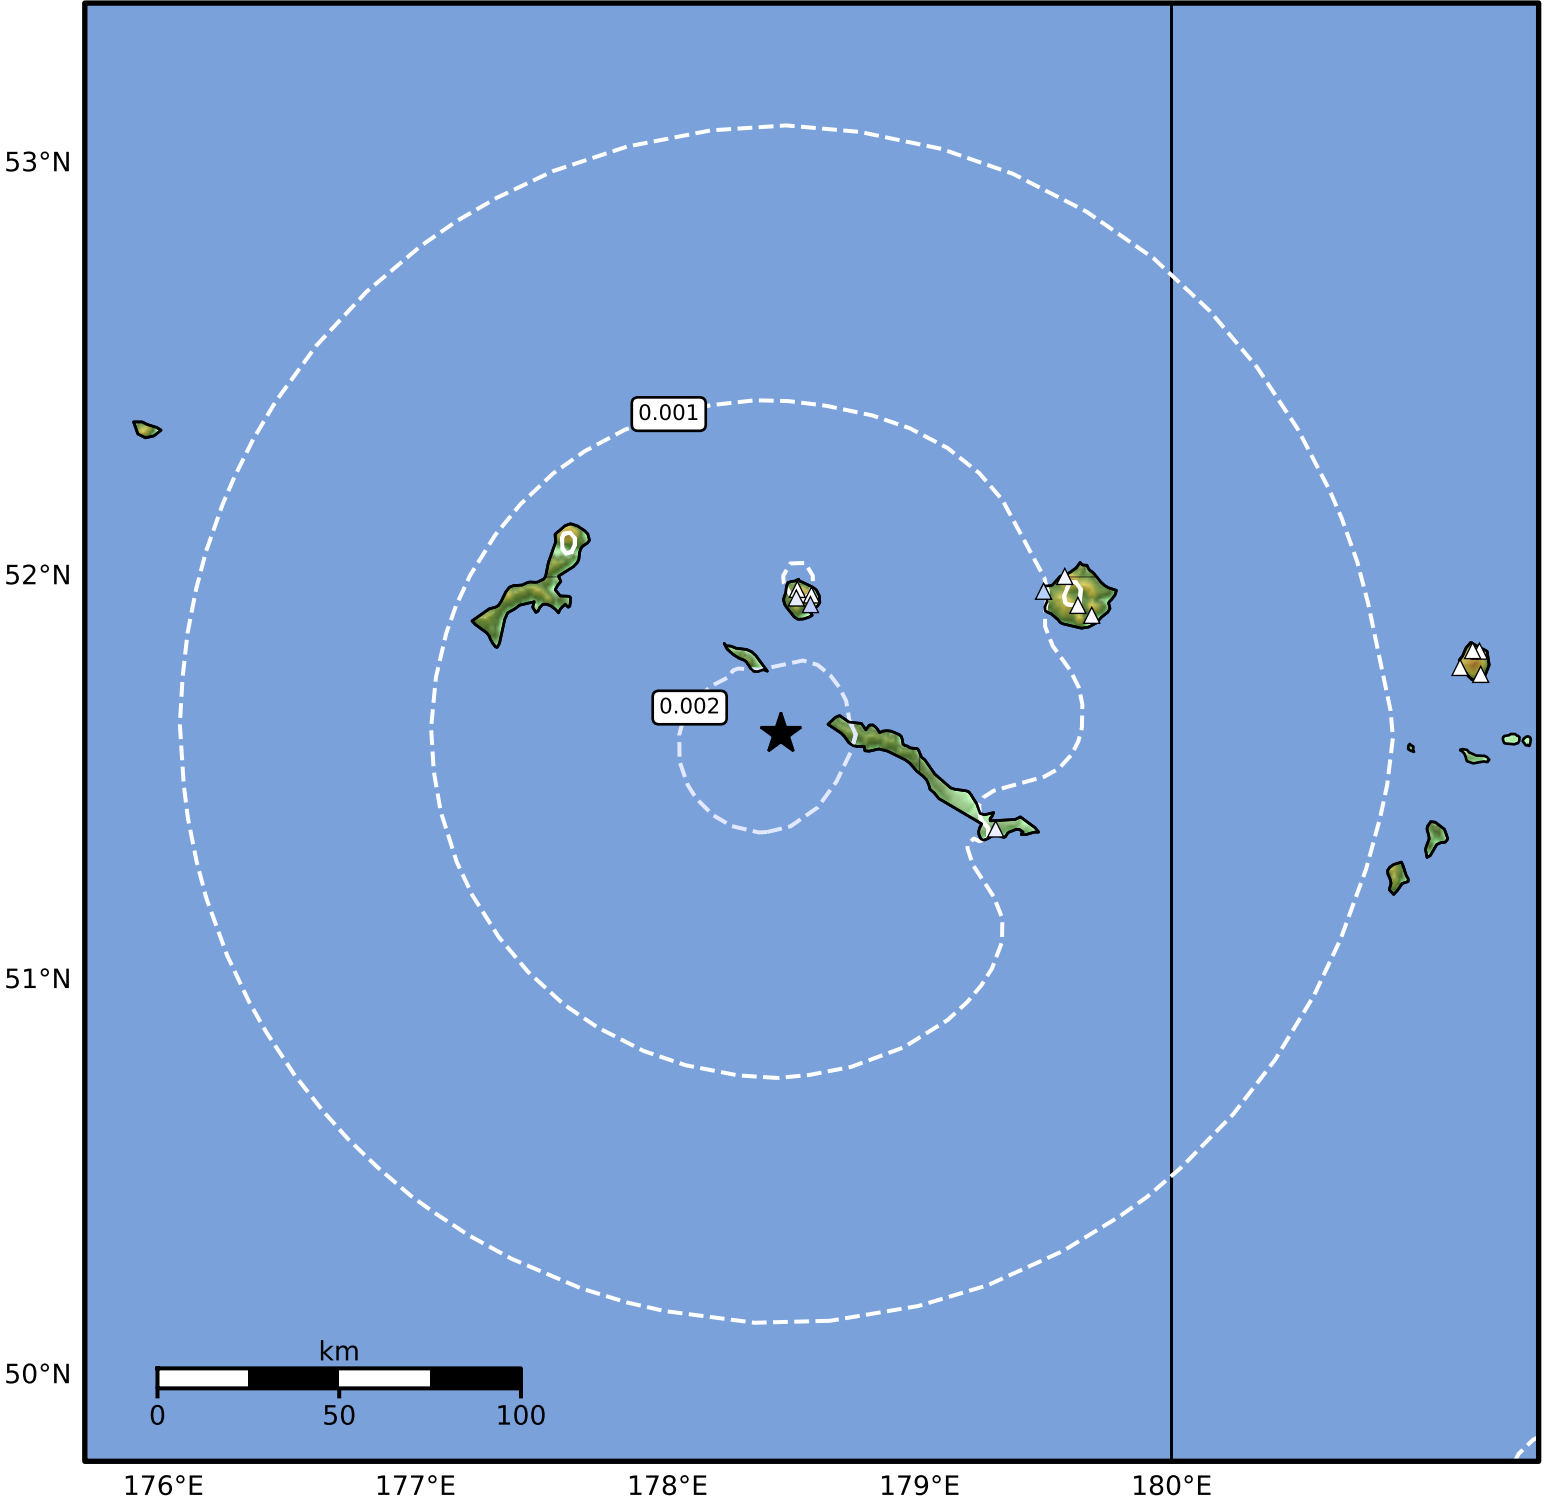

3.0 Second Peak Spectral Acceleration Map Alaska Earthquake Center
 ShakeMap: 343 km (213 miles) W of Adak
 Feb 04, 2026 06:06:41 UTC M4.1 N51.61 E178.45 Depth: 69.2km ID:2026ckwvyyz

SA(3.0) (%g)	0.1	0.2	0.5	1	2	5	10	20	50

Scale based on Worden et al. (2012)

Version 3: Processed 2026-02-06T17:19:33Z

△ Seismic Instrument ○ Reported Intensity

★ Epicenter