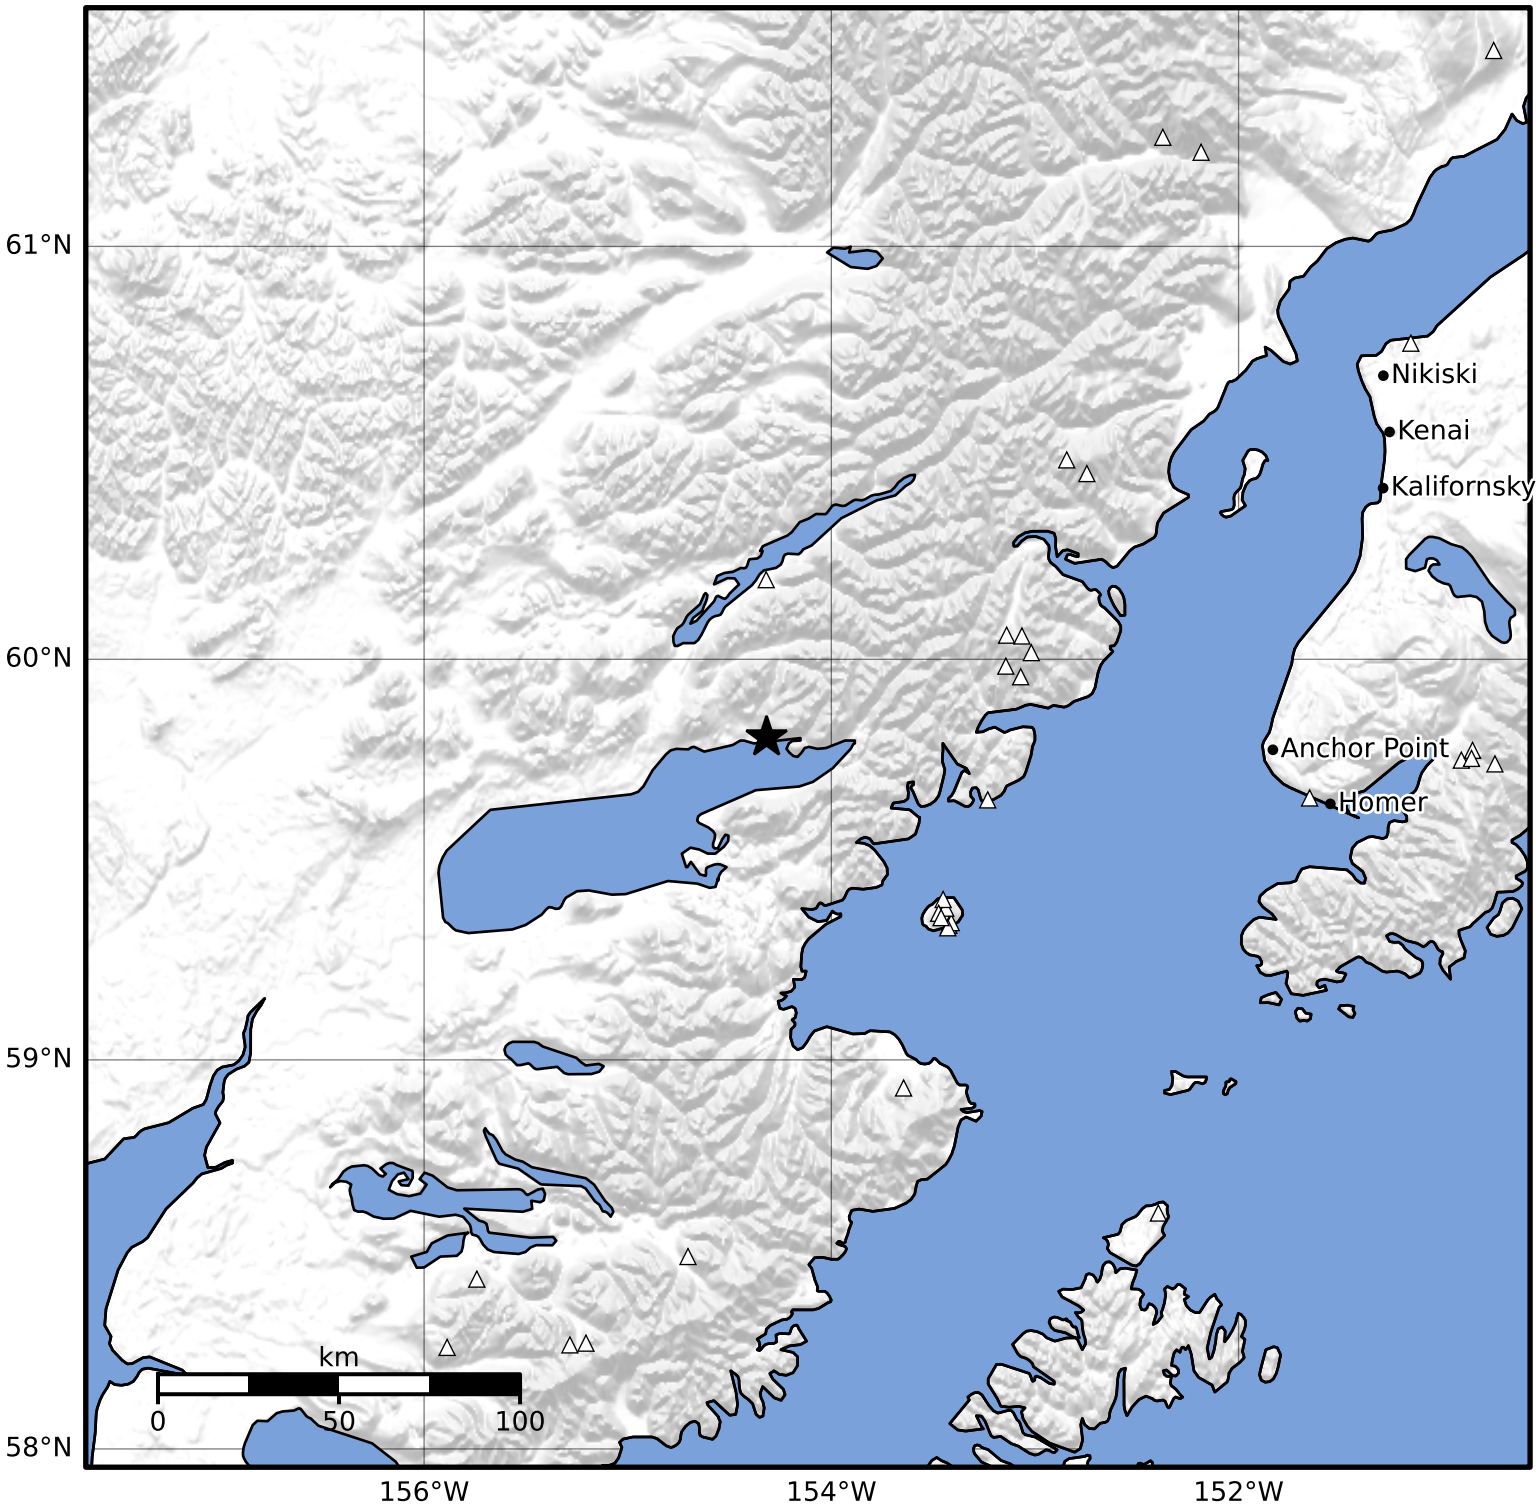

Macroseismic Intensity Map Alaska Earthquake Center
 ShakeMap: 34 km (21 miles) E of Iliamna
 Feb 06, 2026 10:21:57 UTC M3.5 N59.81 W154.32 Depth: 187.8km ID:2026cowtps

SHAKING	Not felt	Weak	Light	Moderate	Strong	Very strong	Severe	Violent	Extreme
DAMAGE	None	None	None	Very light	Light	Moderate	Moderate/heavy	Heavy	Very heavy
PGA(%g)	<0.0464	0.297	2.76	6.2	11.5	21.5	40.1	74.7	>139
PGV(cm/s)	<0.0215	0.135	1.41	4.65	9.64	20	41.4	85.8	>178
INTENSITY	I	II-III	IV	V	VI	VII	VIII	IX	X+

Scale based on Worden et al. (2012)

Version 2: Processed 2026-02-10T05:50:42Z

△ Seismic Instrument ○ Reported Intensity

★ Epicenter