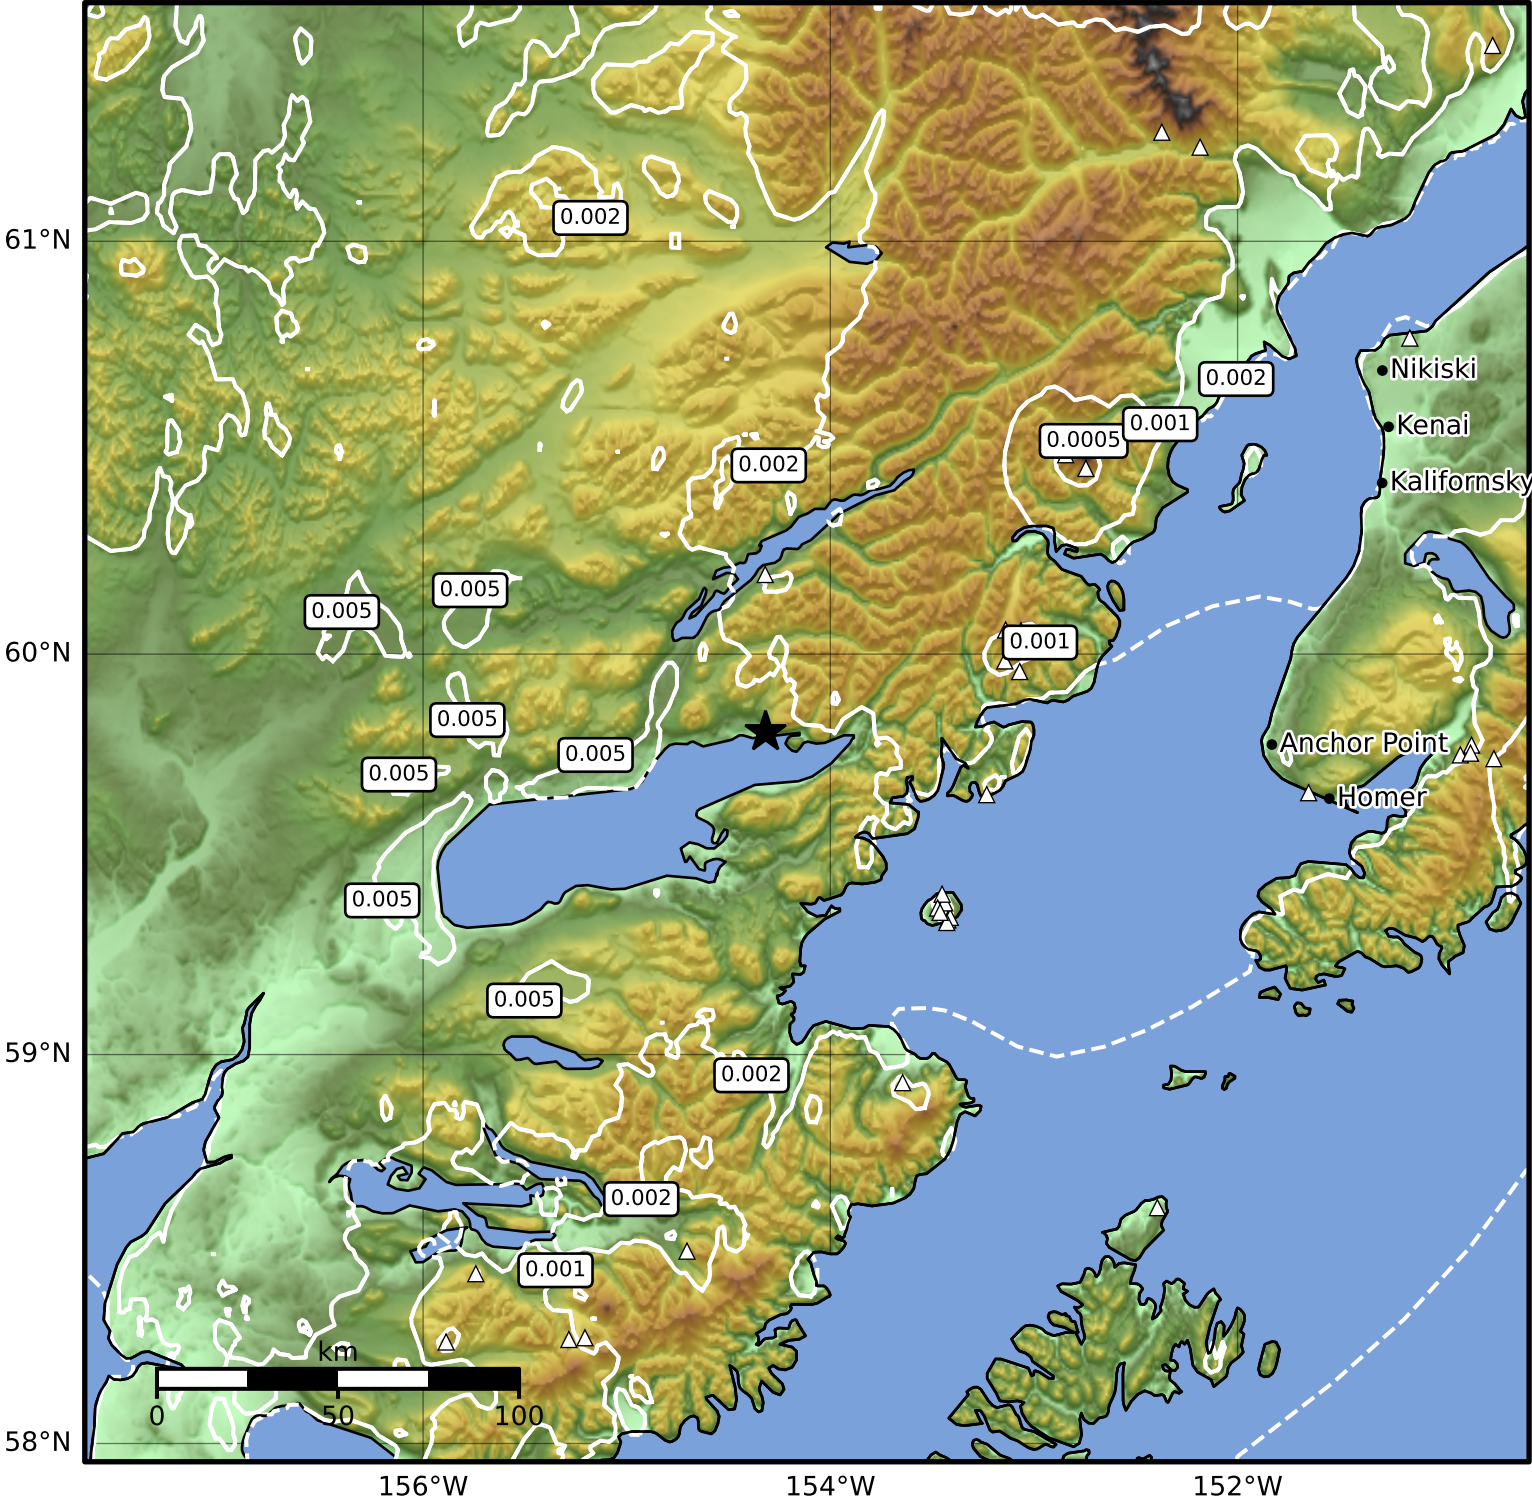

Peak Ground Velocity Map Alaska Earthquake Center
 ShakeMap: 34 km (21 miles) E of Iliamna
 Feb 06, 2026 10:21:57 UTC M3.5 N59.81 W154.32 Depth: 187.8km ID:2026cowtps

Scale based on Worden et al. (2012)

Version 2: Processed 2026-02-10T05:50:42Z

△ Seismic Instrument ○ Reported Intensity

★ Epicenter