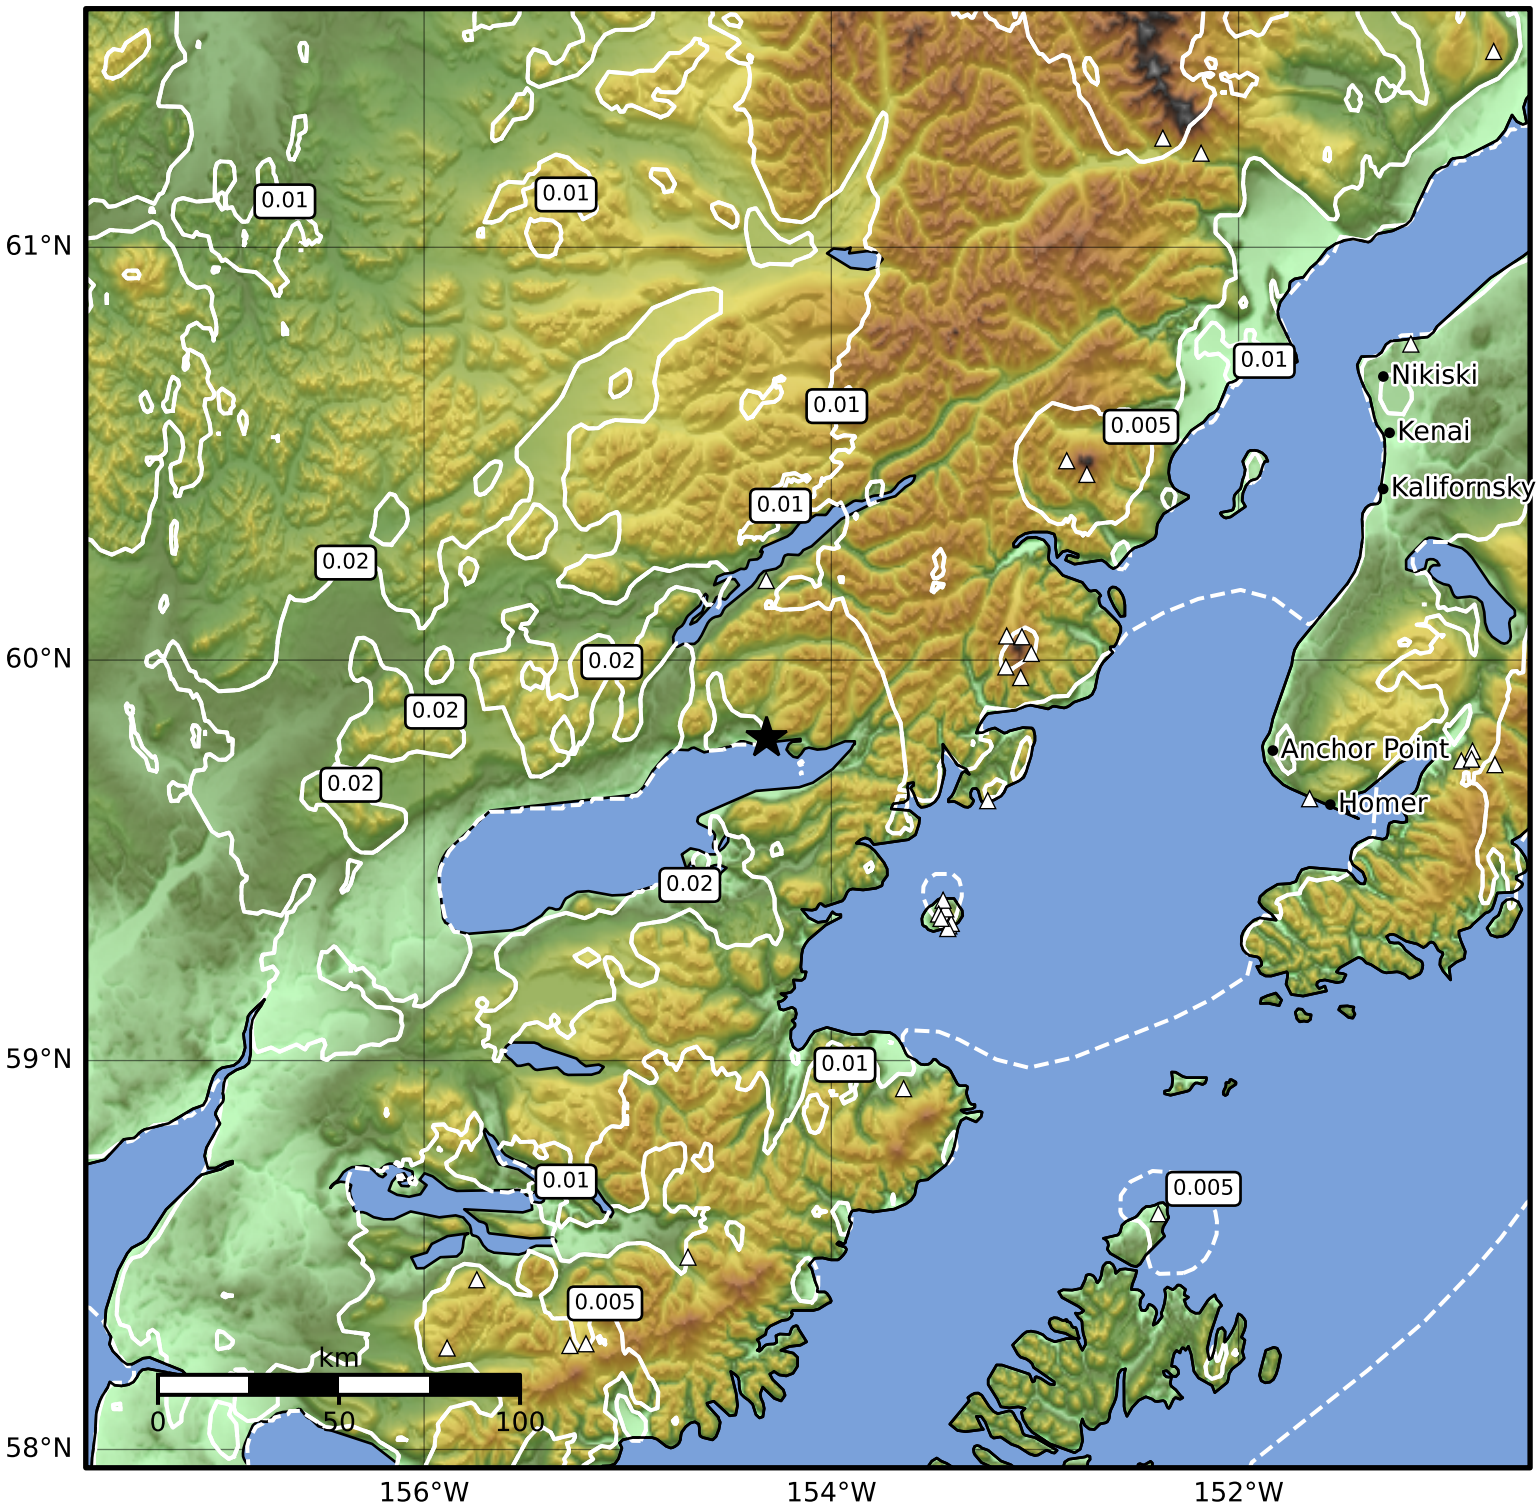

0.3 Second Peak Spectral Acceleration Map Alaska Earthquake Center
 ShakeMap: 34 km (21 miles) E of Iliamna
 Feb 06, 2026 10:21:57 UTC M3.5 N59.81 W154.32 Depth: 187.8km ID:2026cowtps

SA(0.3) (%g)	0.1	0.2	0.5	1	2	5	10	20	50	100	200
--------------	-----	-----	-----	---	---	---	----	----	----	-----	-----

Scale based on Worden et al. (2012)

Version 2: Processed 2026-02-10T05:50:42Z

△ Seismic Instrument ○ Reported Intensity

★ Epicenter