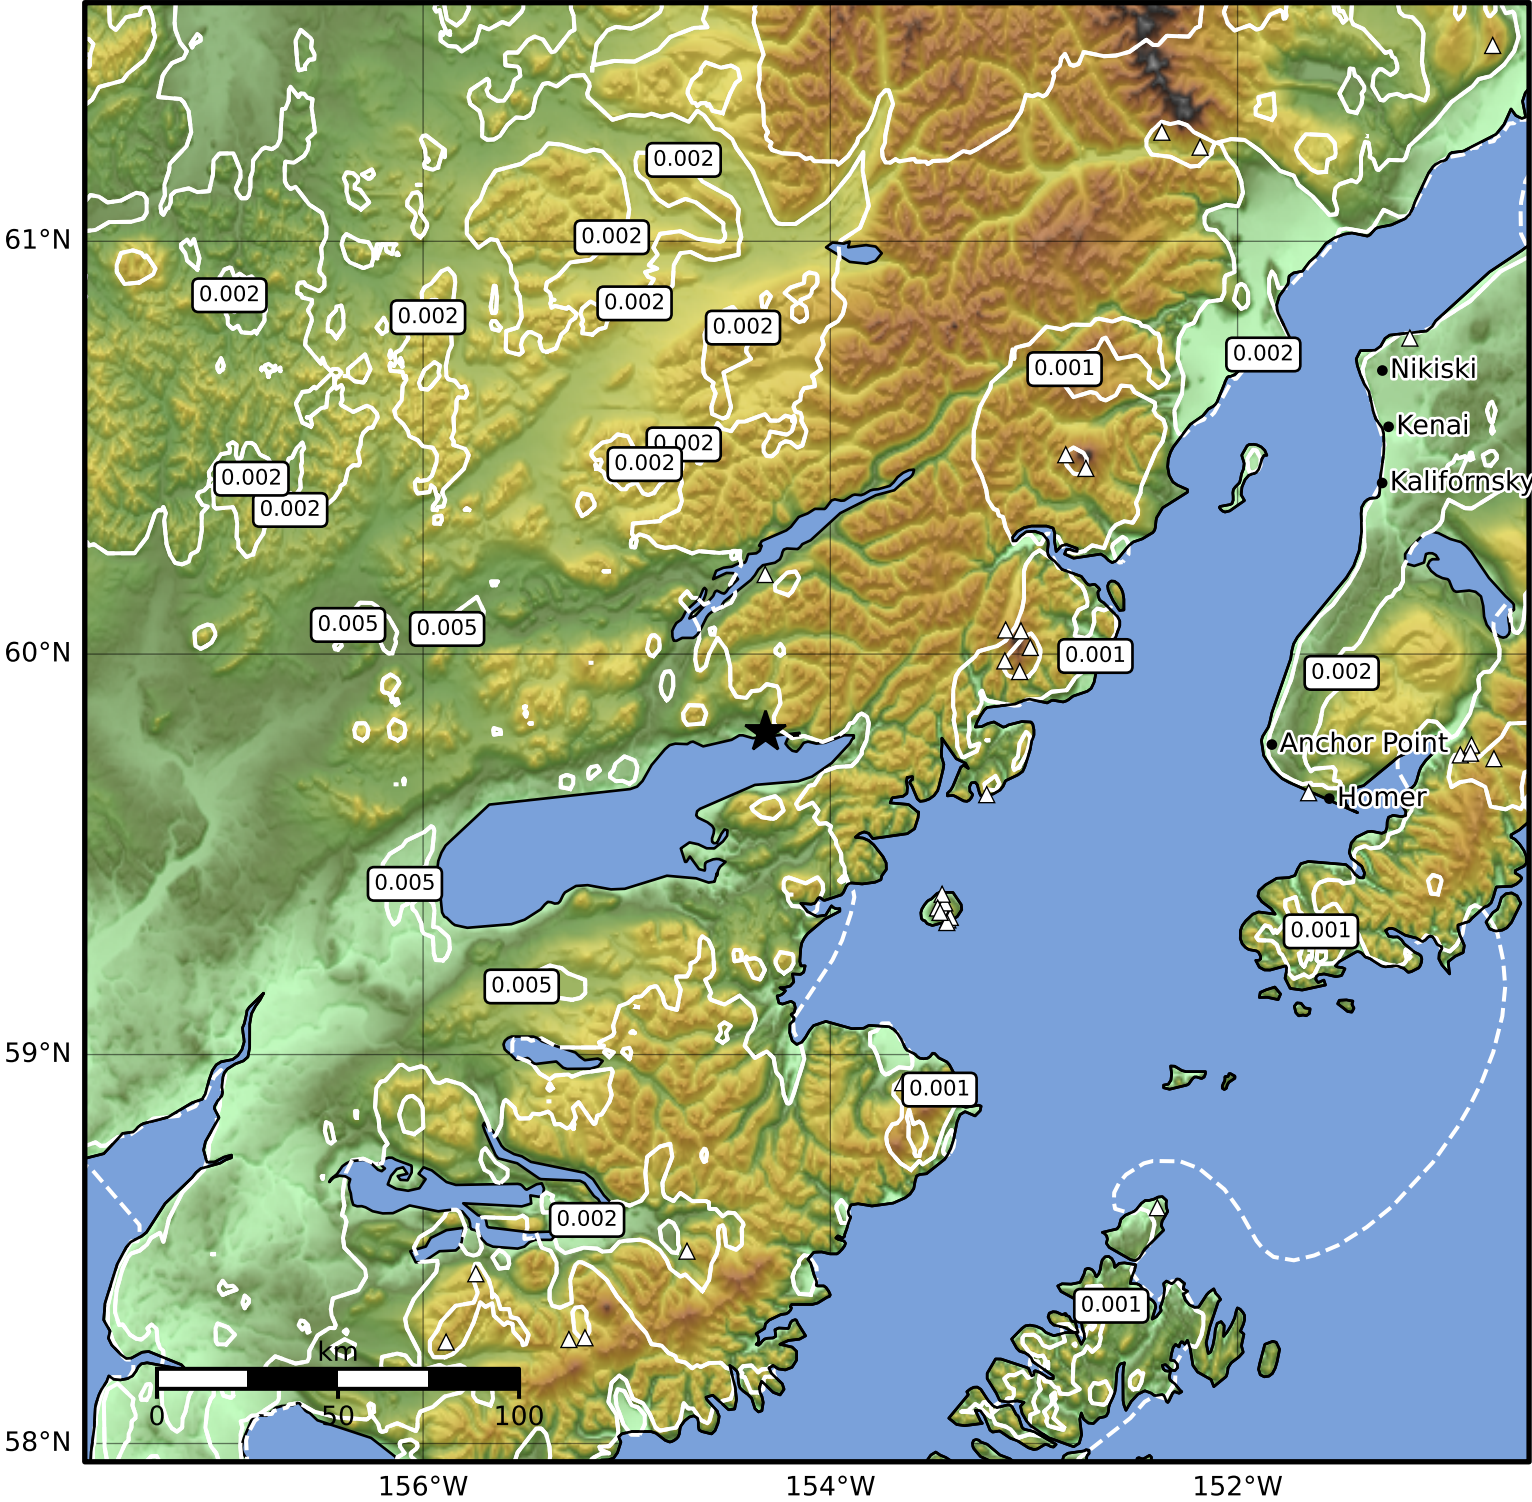

1.0 Second Peak Spectral Acceleration Map Alaska Earthquake Center
 ShakeMap: 34 km (21 miles) E of Iliamna
 Feb 06, 2026 10:21:57 UTC M3.5 N59.81 W154.32 Depth: 187.8km ID:2026cowtps

SA(1.0) (%g)	0.1	0.2	0.5	1	2	5	10	20	50	100	200
--------------	-----	-----	-----	---	---	---	----	----	----	-----	-----

Scale based on Worden et al. (2012)

Version 2: Processed 2026-02-10T05:50:42Z

△ Seismic Instrument ○ Reported Intensity ★ Epicenter