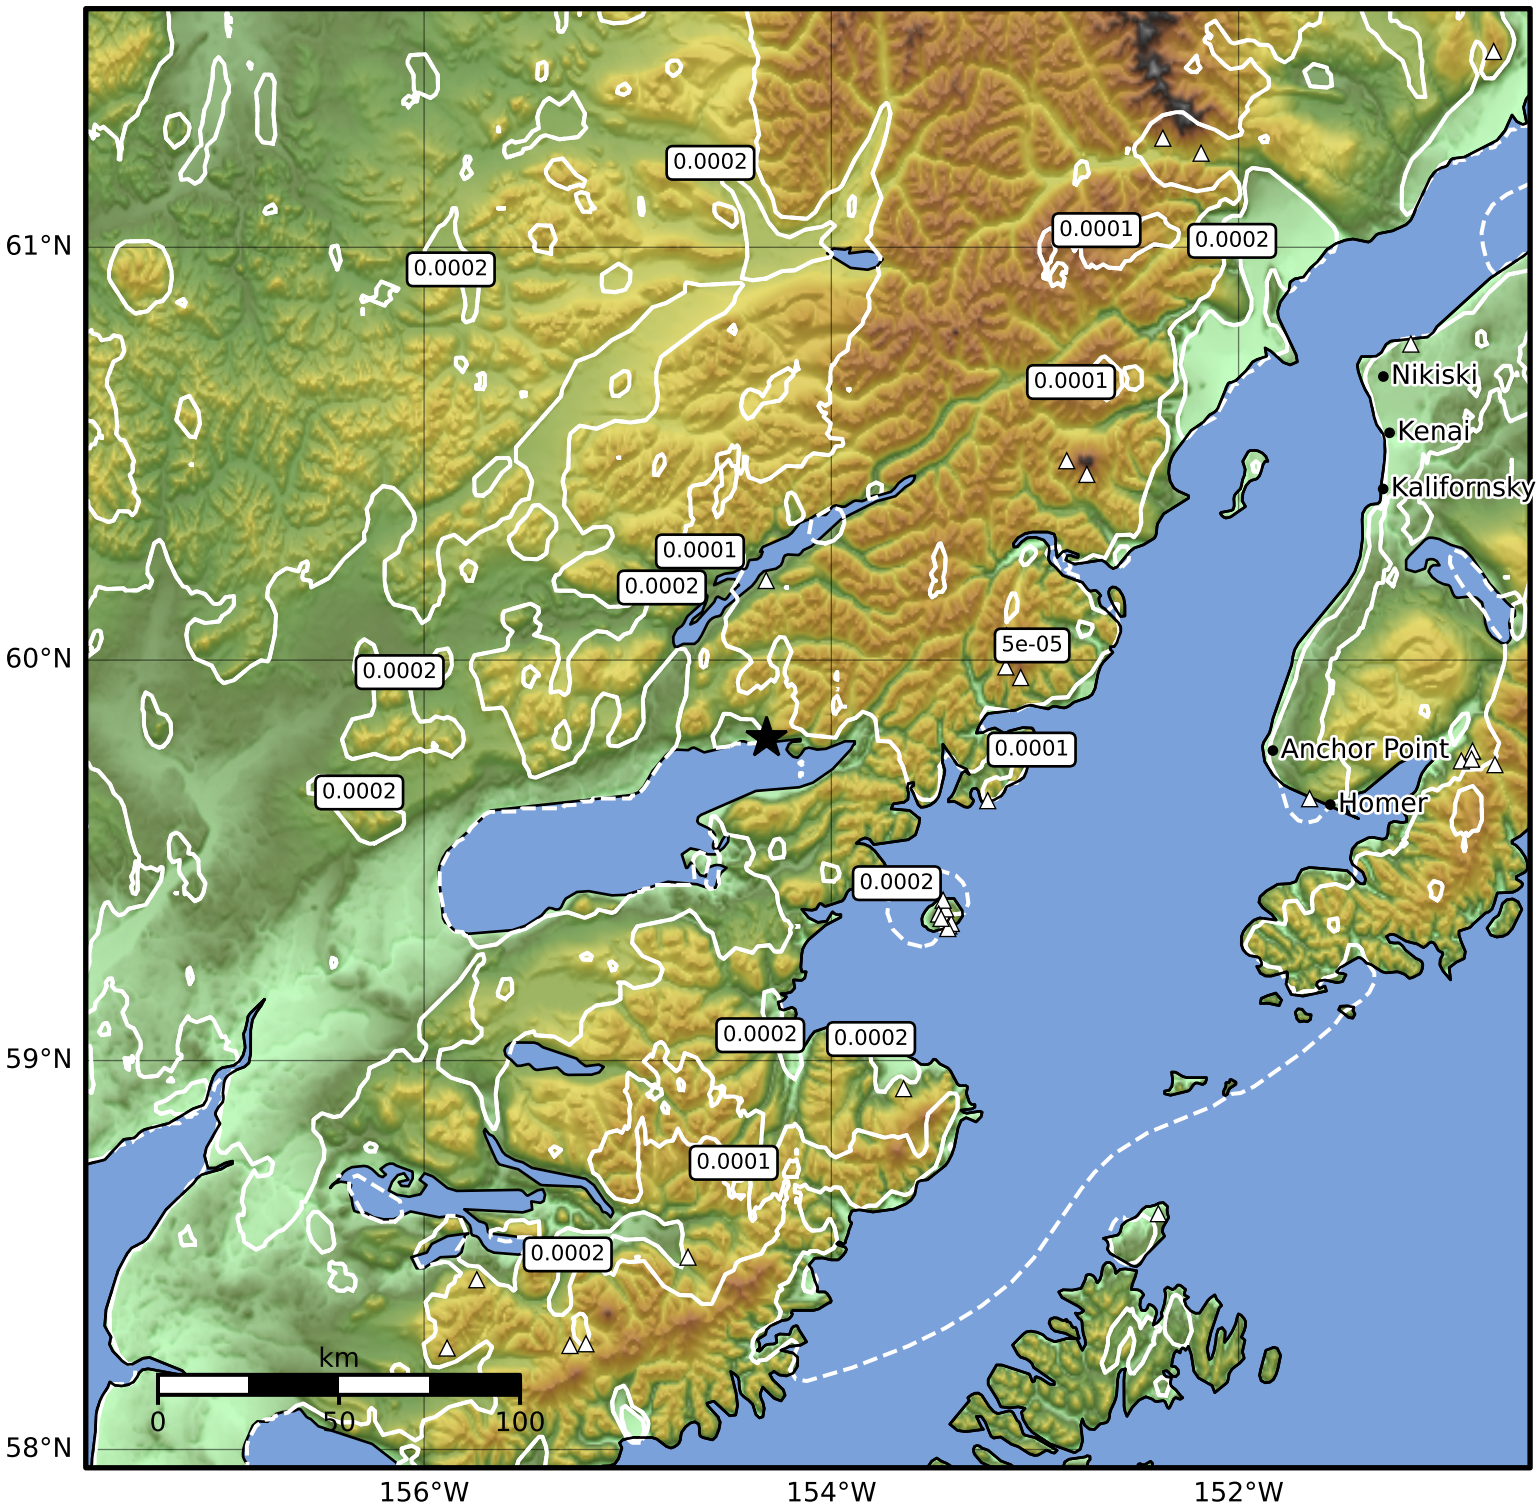

3.0 Second Peak Spectral Acceleration Map Alaska Earthquake Center
 ShakeMap: 34 km (21 miles) E of Iliamna
 Feb 06, 2026 10:21:57 UTC M3.5 N59.81 W154.32 Depth: 187.8km ID:2026cowtps

Scale based on Worden et al. (2012)

Version 2: Processed 2026-02-10T05:50:42Z

△ Seismic Instrument ○ Reported Intensity

★ Epicenter