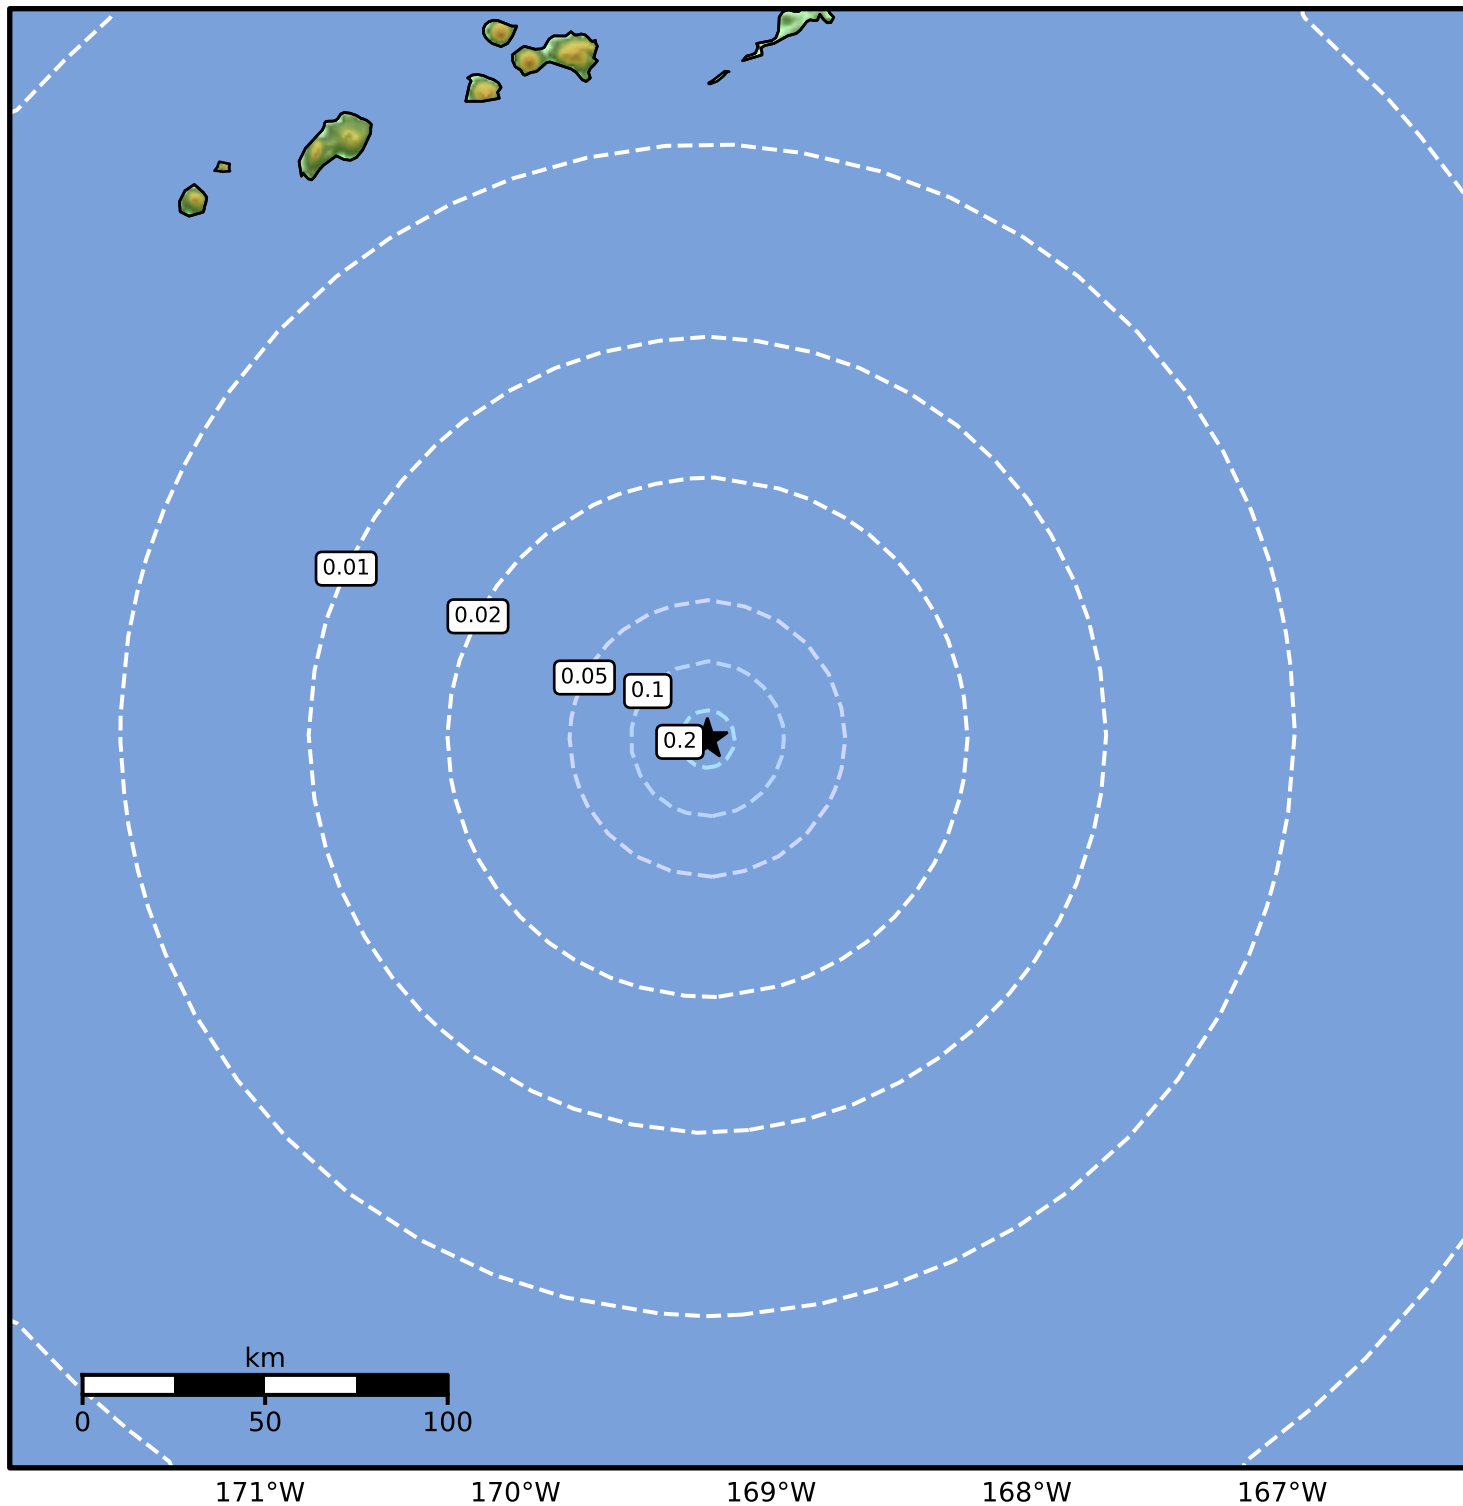

Peak Ground Velocity Map Alaska Earthquake Center  
ShakeMap: 196 km (122 miles) S of Nikolski  
Feb 06, 2026 11:31:55 UTC M3.7 N51.19 W169.25 Depth: 18.8km ID:2026cozbxm

Scale based on Worden et al. (2012)

Version 2: Processed 2026-02-11T19:33:34Z

△ Seismic Instrument ○ Reported Intensity

★ Epicenter