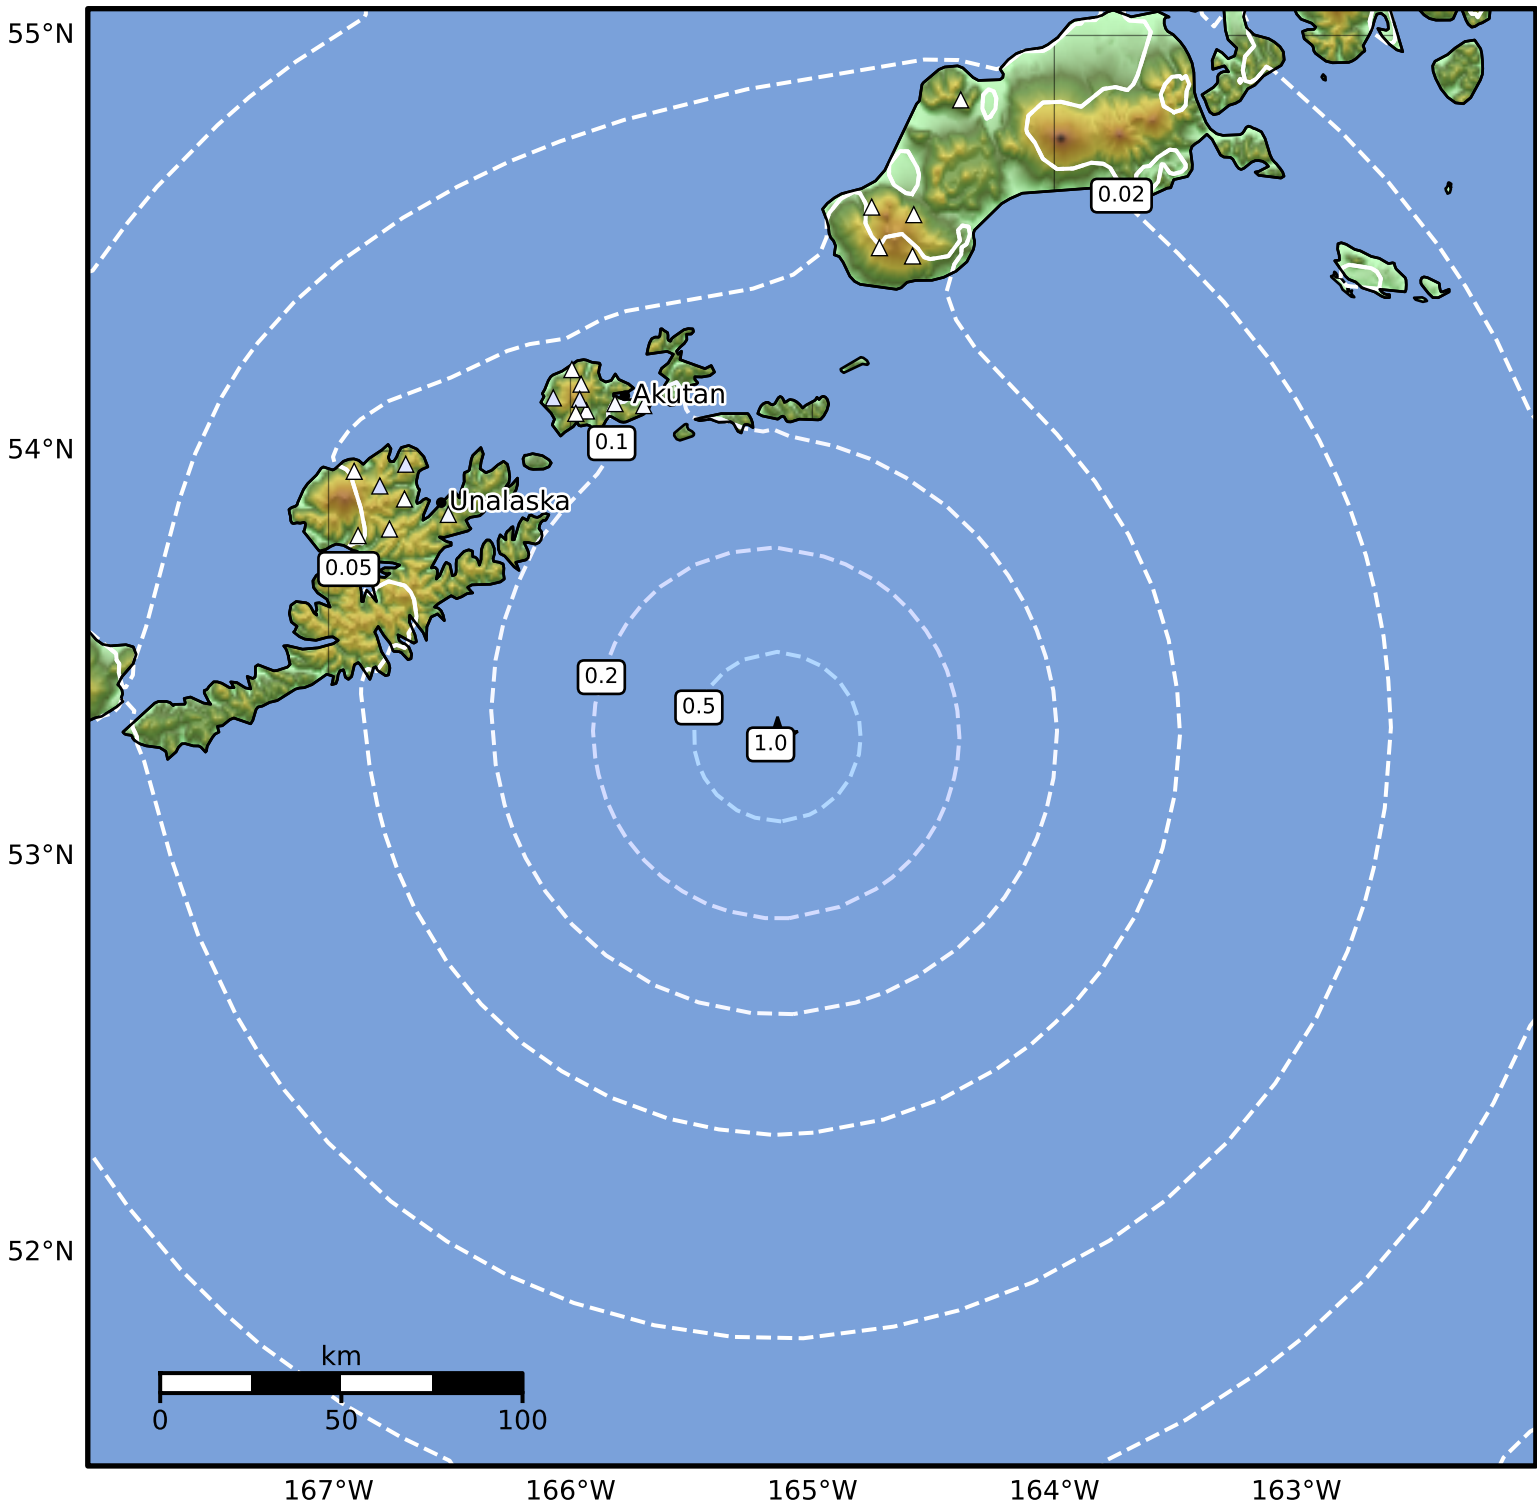

0.3 Second Peak Spectral Acceleration Map Alaska Earthquake Center
 ShakeMap: 104 km (64 miles) SSE of Akutan
 Feb 06, 2026 20:58:31 UTC M3.8 N53.29 W165.14 Depth: 24.0km ID:2026cprwyyi

SA(0.3) (%g)	0.1	0.2	0.5	1	2	5	10	20	50	100	200
---------------------	------------	------------	------------	----------	----------	----------	-----------	-----------	-----------	------------	------------

Scale based on Worden et al. (2012)

Version 2: Processed 2026-02-12T01:09:29Z

△ Seismic Instrument ○ Reported Intensity

★ Epicenter