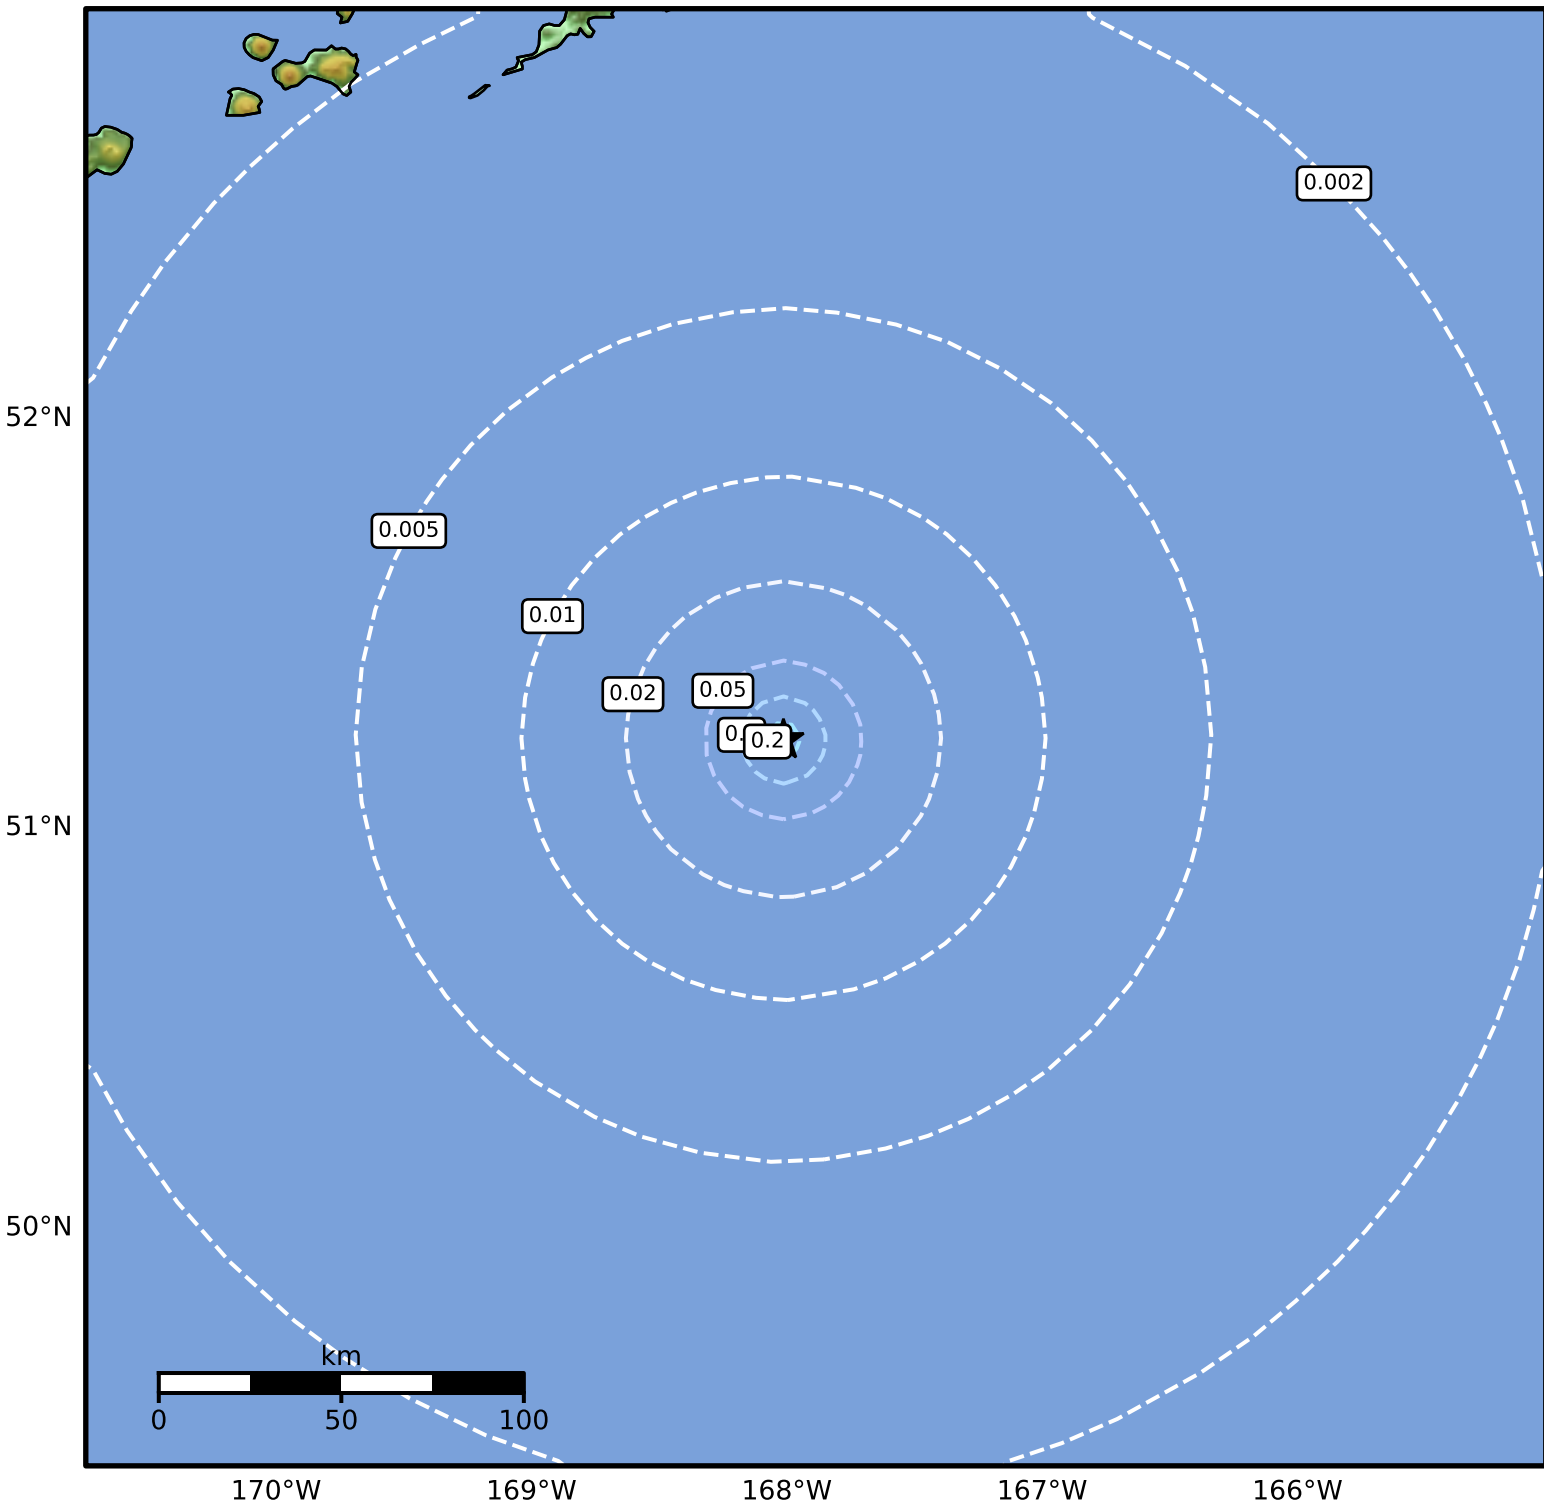

1.0 Second Peak Spectral Acceleration Map Alaska Earthquake Center
 ShakeMap: 200 km (124 miles) SSE of Nikolski
 Feb 07, 2026 02:40:40 UTC M3.8 N51.22 W168.01 Depth: 2.4km ID:2026cqdfdw

SA(1.0) (%g)	0.1	0.2	0.5	1	2	5	10	20	50	100	200
--------------	-----	-----	-----	---	---	---	----	----	----	-----	-----

Scale based on Worden et al. (2012)

Version 2: Processed 2026-02-07T05:40:37Z

△ Seismic Instrument ○ Reported Intensity

★ Epicenter