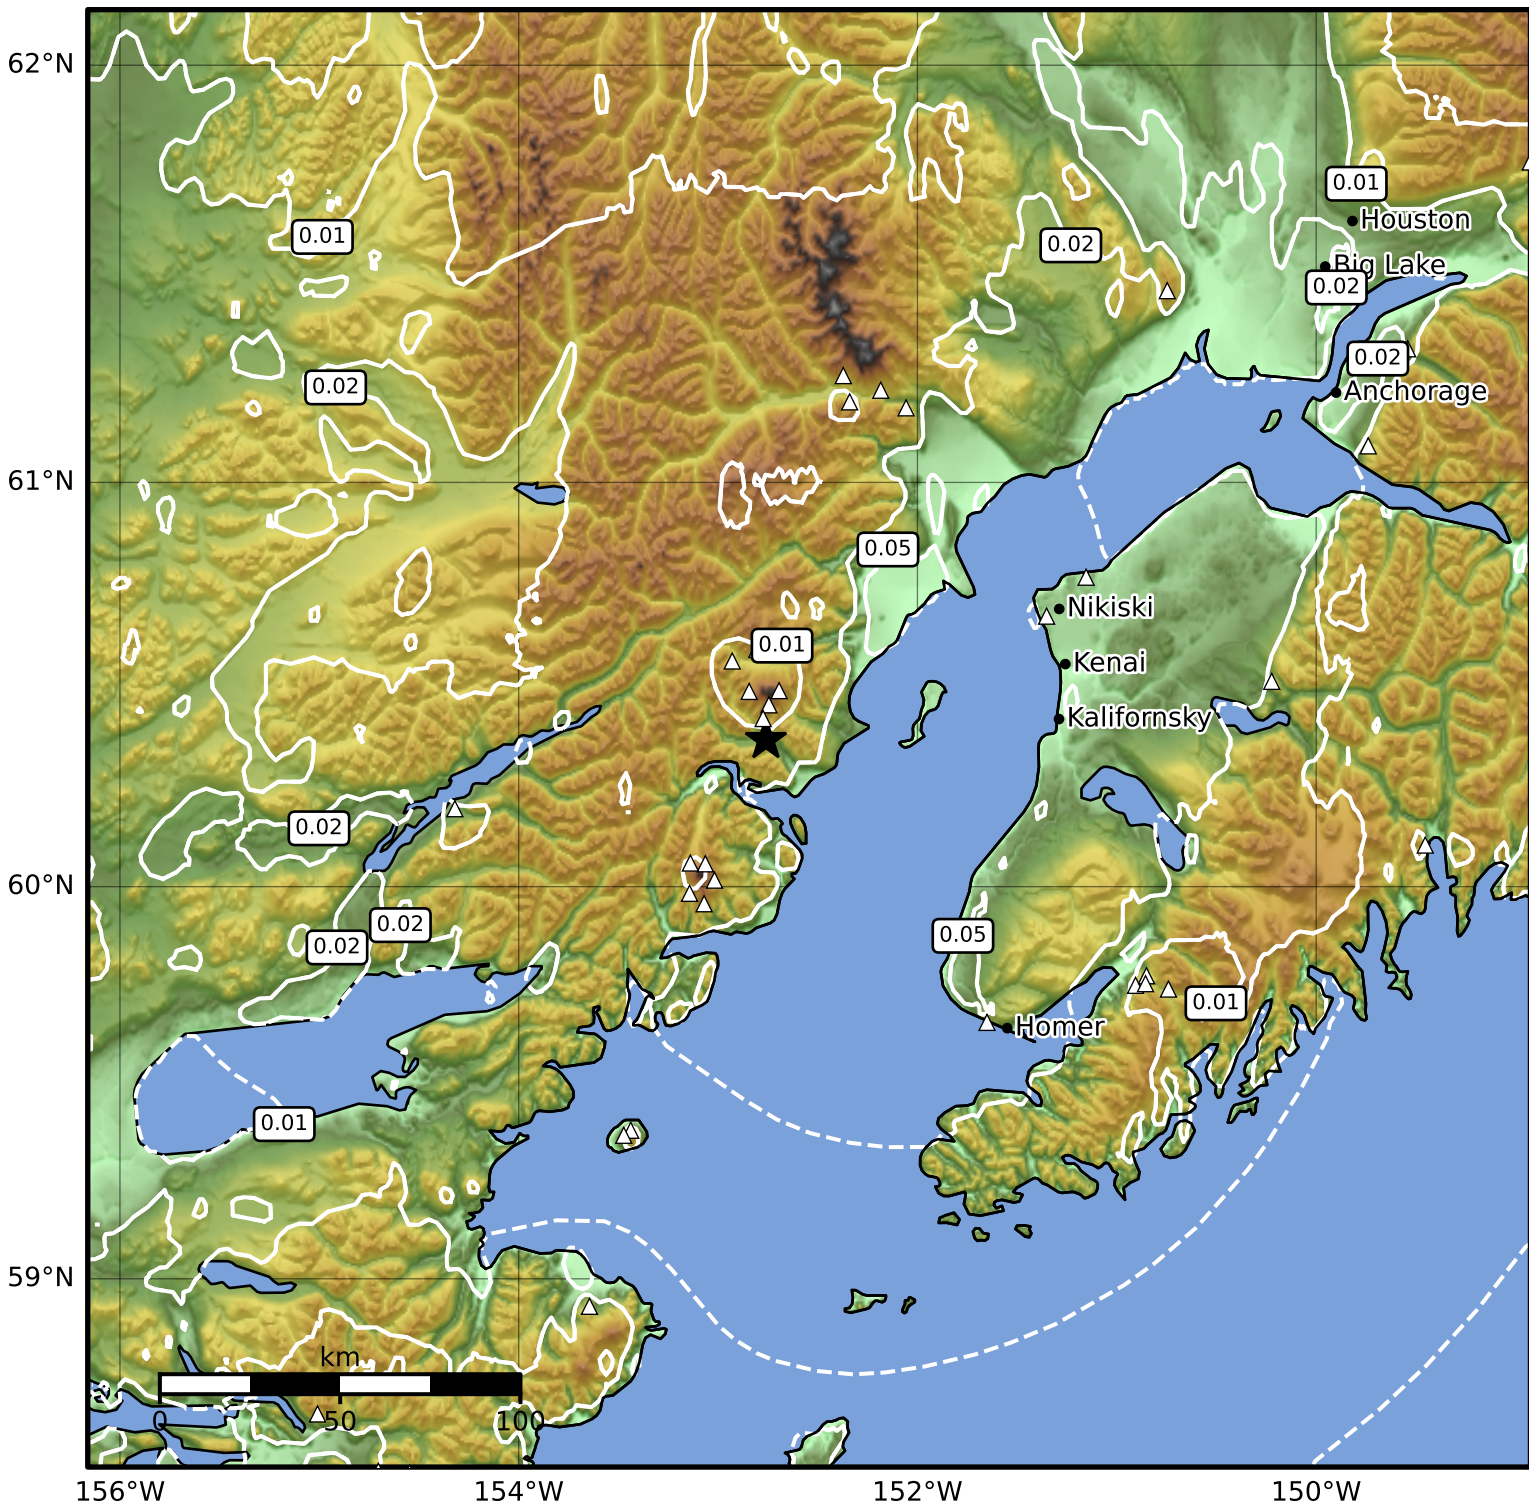

0.3 Second Peak Spectral Acceleration Map Alaska Earthquake Center
 ShakeMap: 79 km (49 miles) W of Coho
 Feb 07, 2026 14:58:46 UTC M3.5 N60.37 W152.76 Depth: 115.5km ID:2026crbqzu

SA(0.3) (%g)	0.1	0.2	0.5	1	2	5	10	20	50	100	200
--------------	-----	-----	-----	---	---	---	----	----	----	-----	-----

Scale based on Worden et al. (2012)

Version 2: Processed 2026-02-10T01:24:40Z

△ Seismic Instrument ○ Reported Intensity

★ Epicenter