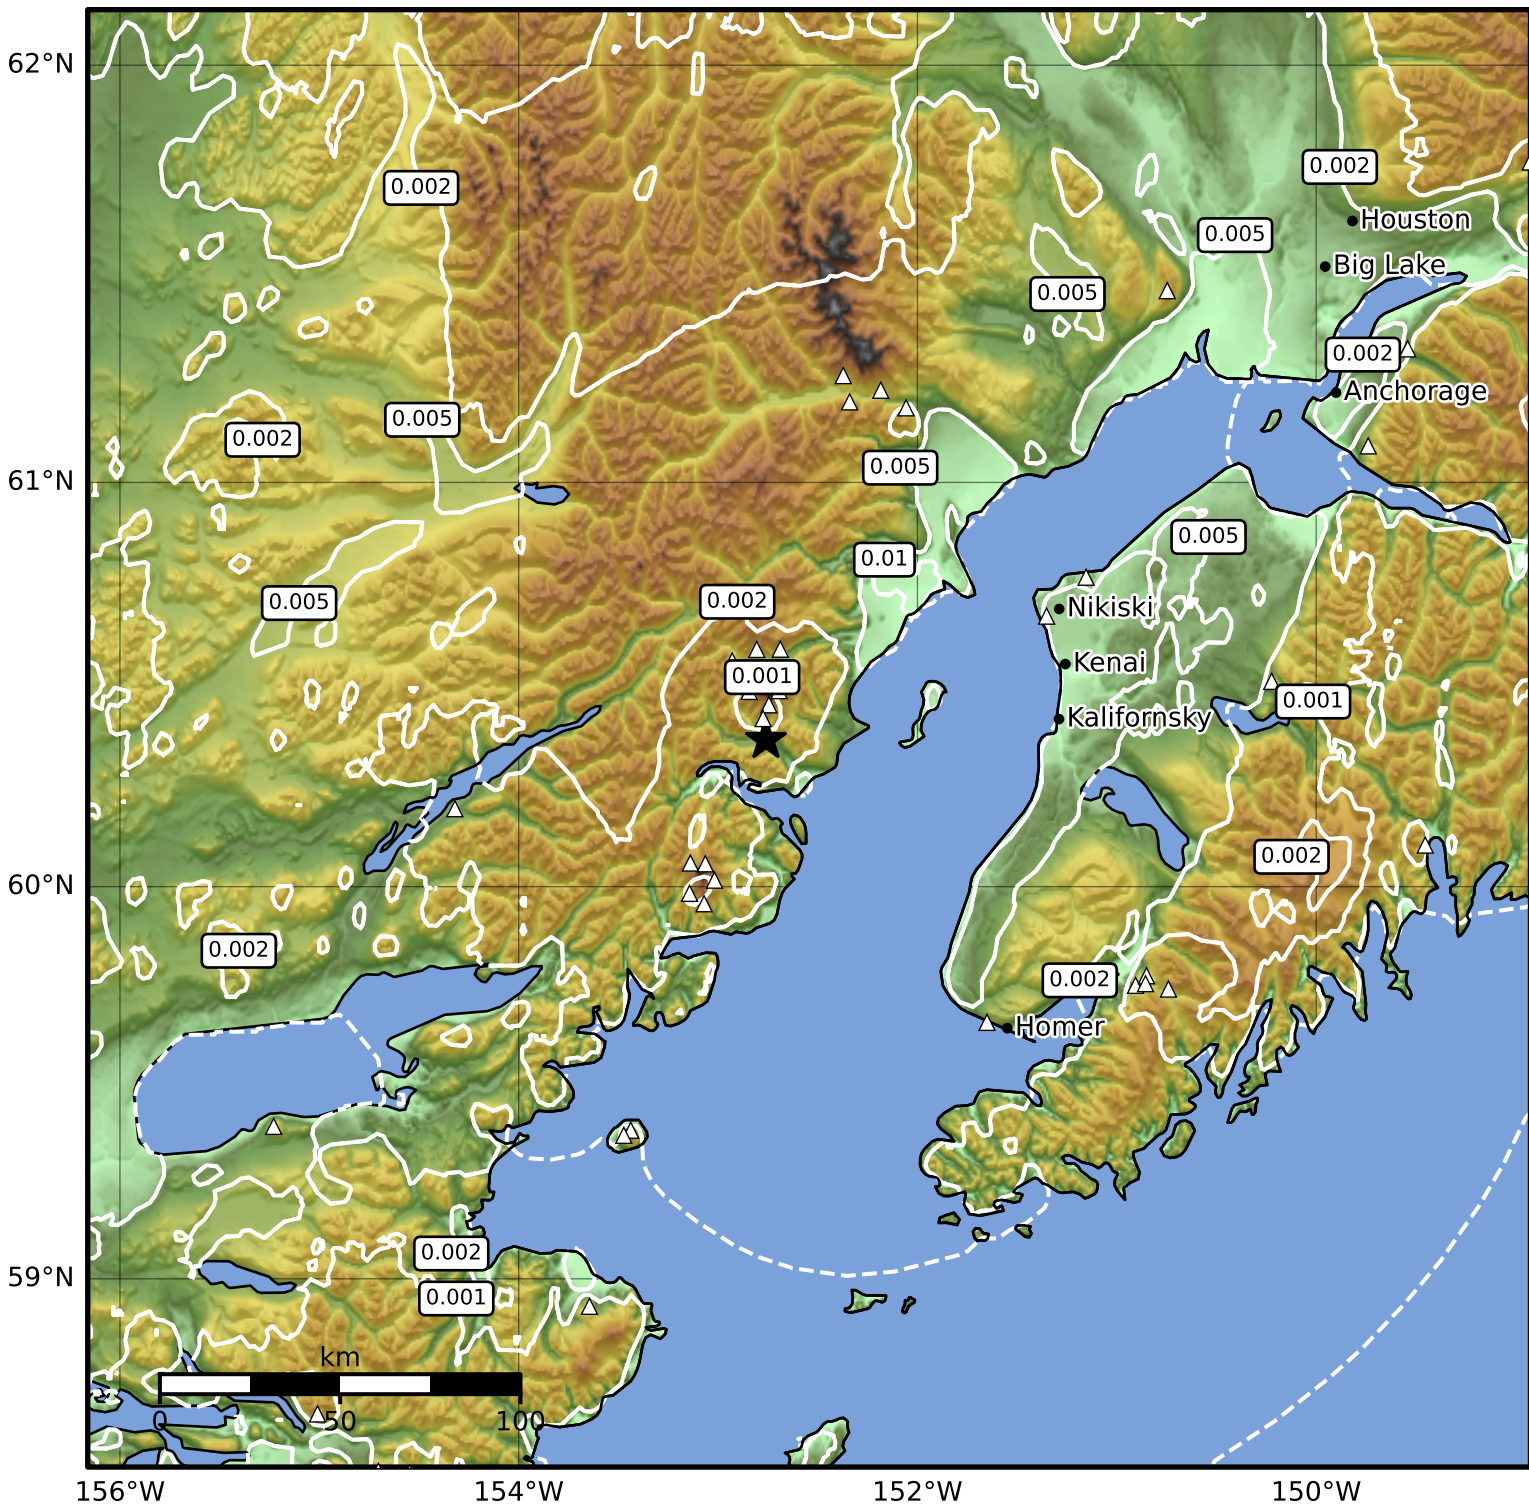

1.0 Second Peak Spectral Acceleration Map Alaska Earthquake Center
 ShakeMap: 79 km (49 miles) W of Coho
 Feb 07, 2026 14:58:46 UTC M3.5 N60.37 W152.76 Depth: 115.5km ID:2026crbqzu

SA(1.0) (%g)	0.1	0.2	0.5	1	2	5	10	20	50	100	200
--------------	-----	-----	-----	---	---	---	----	----	----	-----	-----

Scale based on Worden et al. (2012)

Version 2: Processed 2026-02-10T01:24:40Z

△ Seismic Instrument ○ Reported Intensity

★ Epicenter