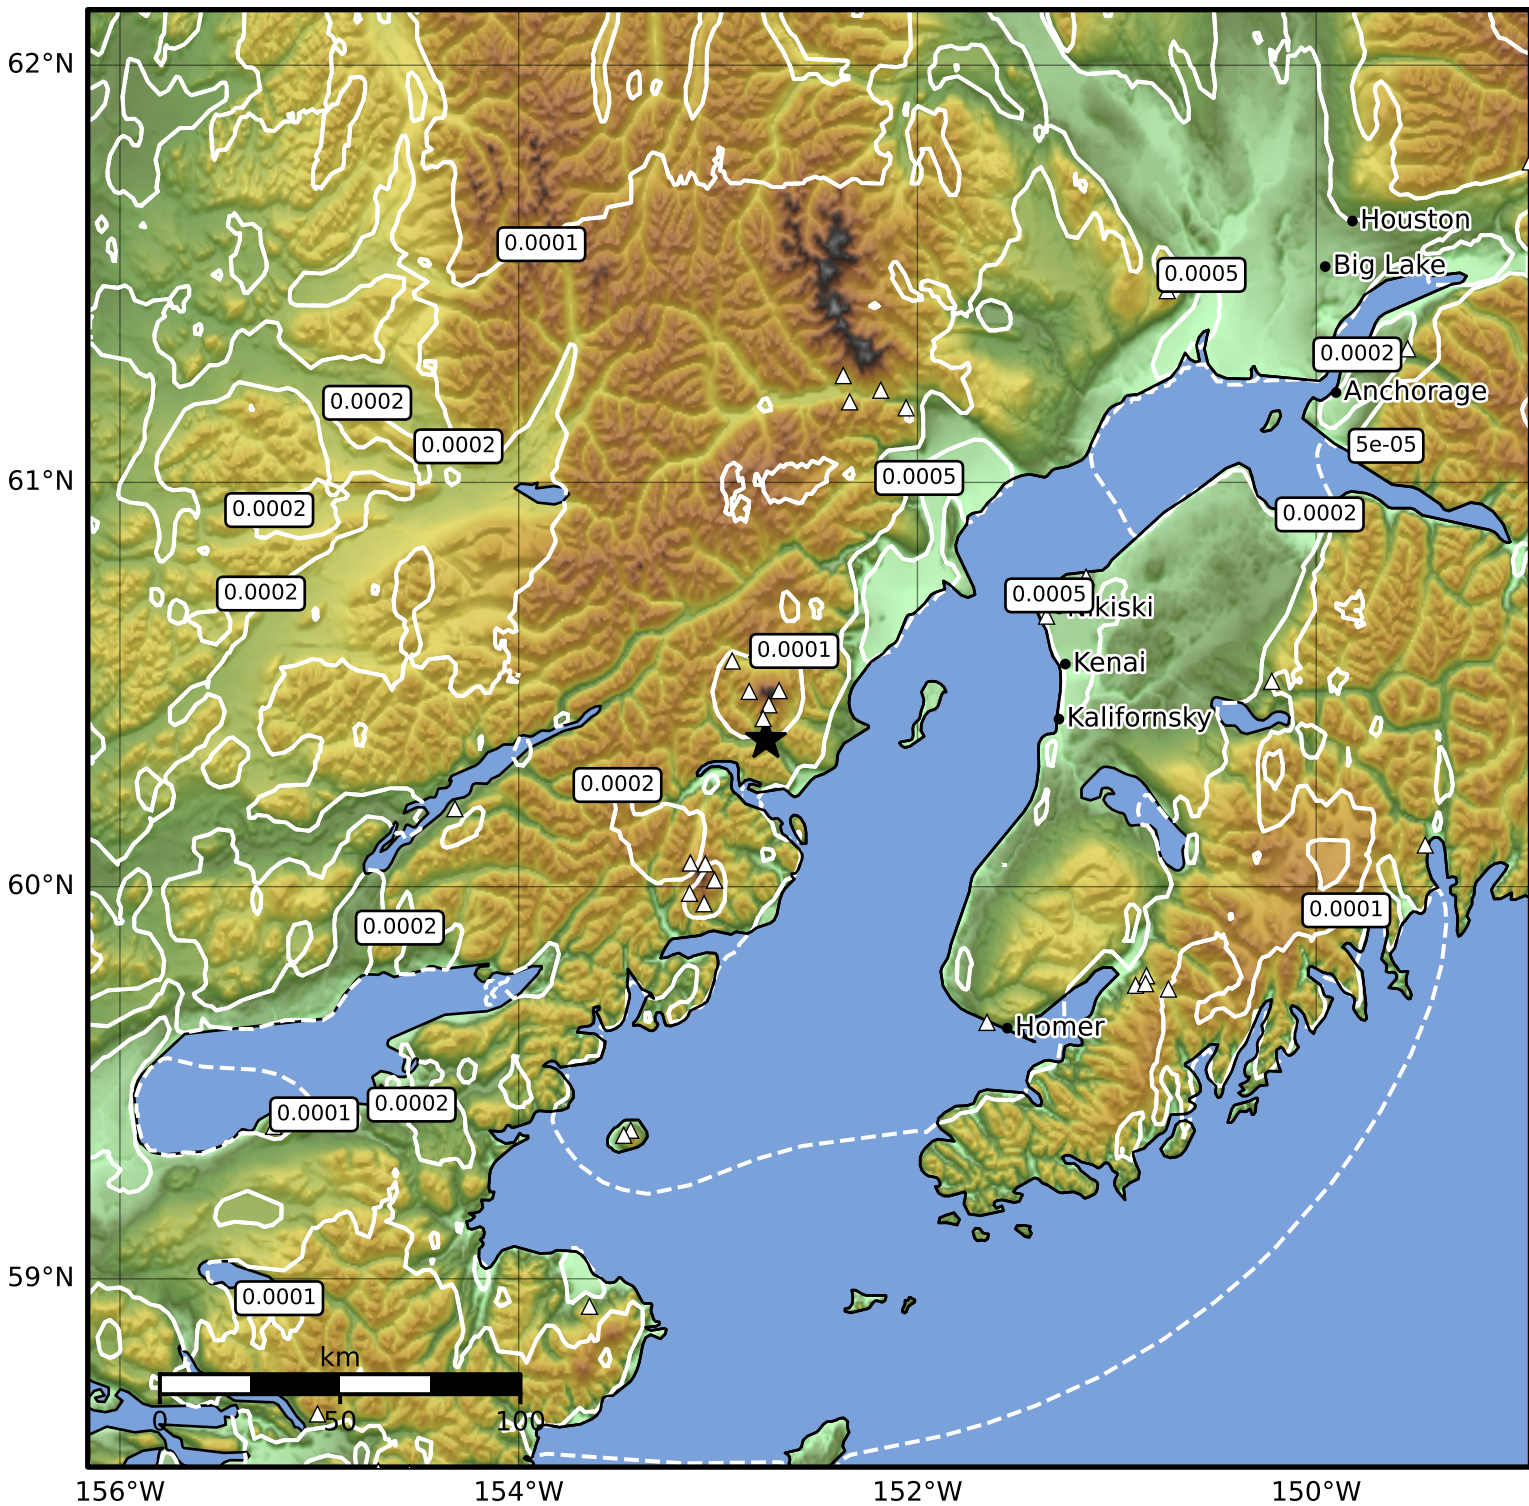

3.0 Second Peak Spectral Acceleration Map Alaska Earthquake Center
 ShakeMap: 79 km (49 miles) W of Coho
 Feb 07, 2026 14:58:46 UTC M3.5 N60.37 W152.76 Depth: 115.5km ID:2026crbqzu

Scale based on Worden et al. (2012)

Version 2: Processed 2026-02-10T01:24:40Z

△ Seismic Instrument ○ Reported Intensity

★ Epicenter