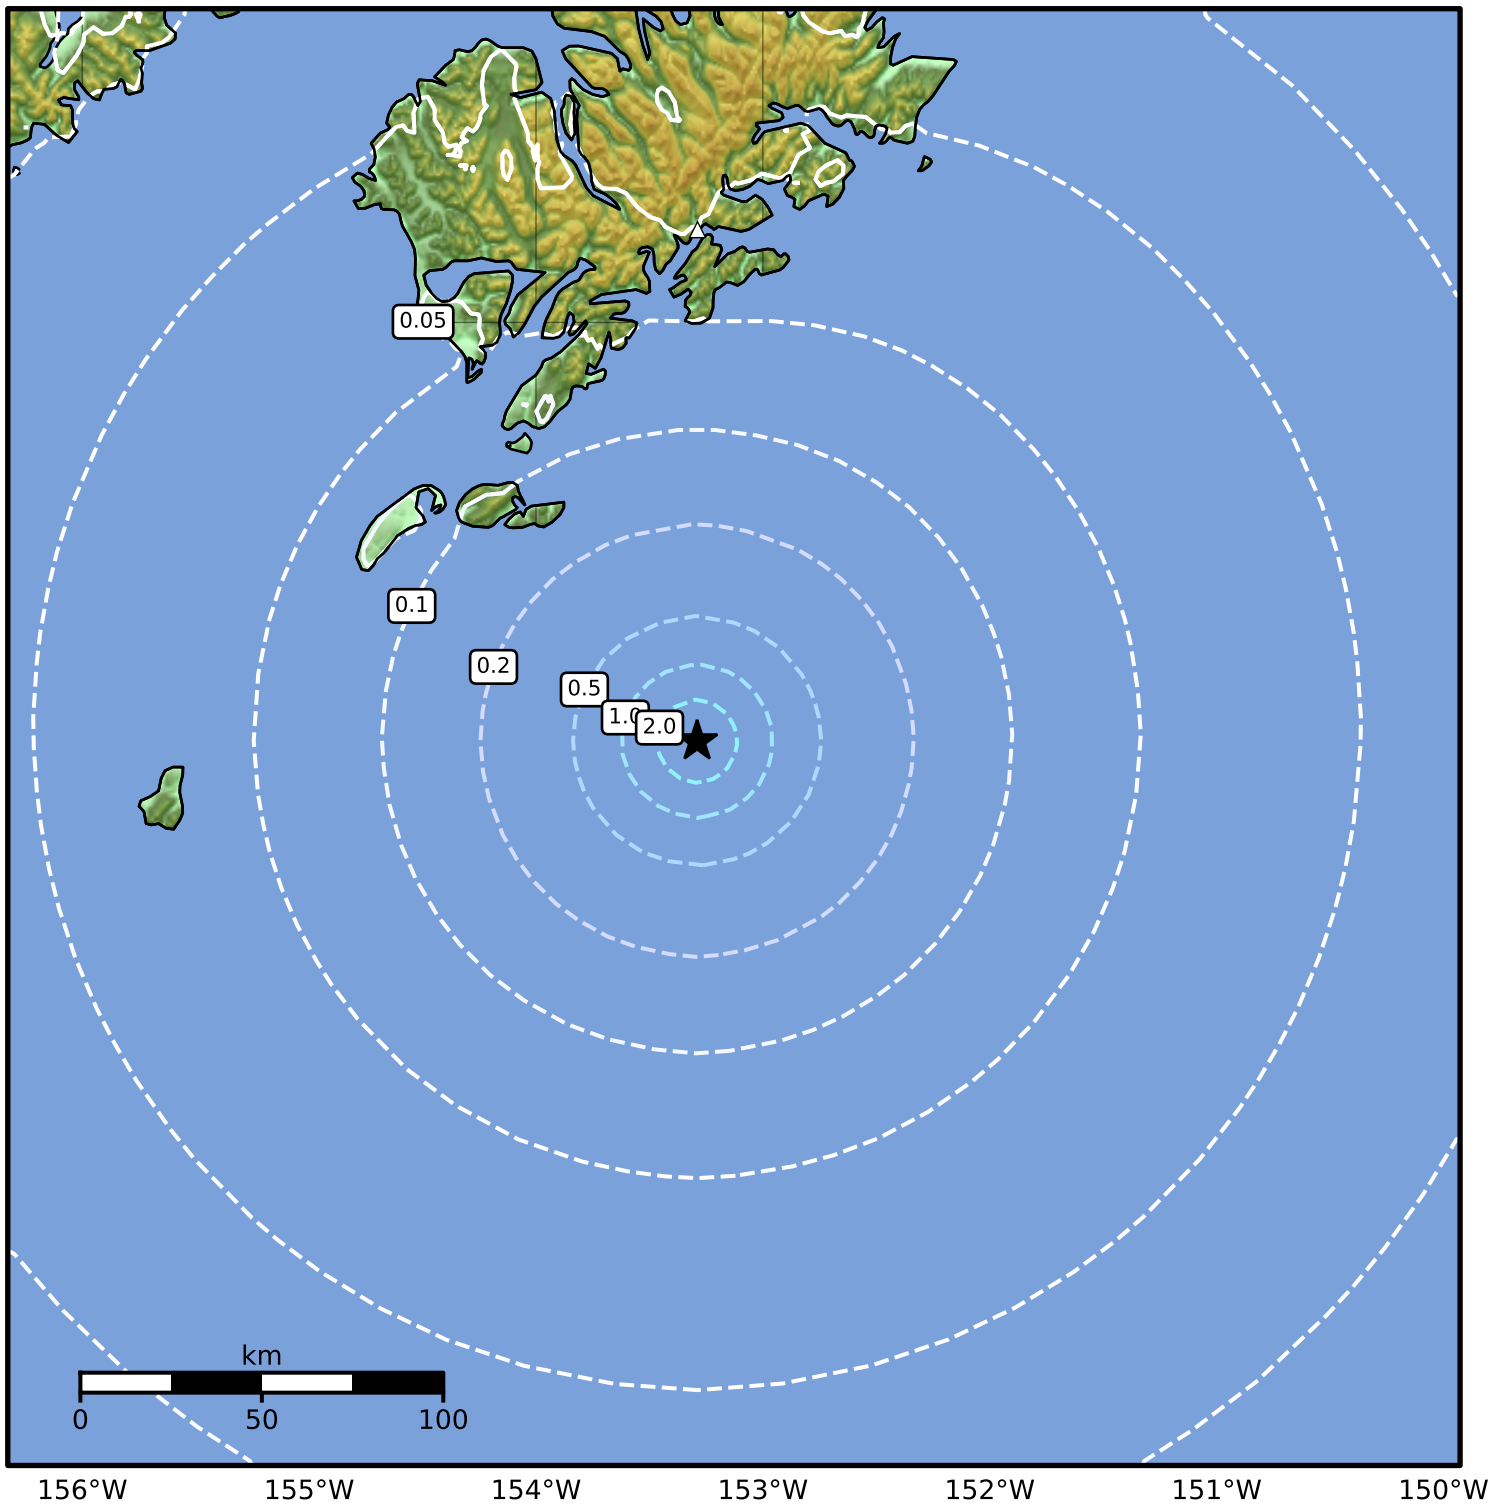

0.3 Second Peak Spectral Acceleration Map Alaska Earthquake Center
 ShakeMap: 121 km (75 miles) SSE of Akhiok
 Feb 08, 2026 20:36:16 UTC M3.8 N55.98 W153.29 Depth: 7.2km ID:2026ctipcp

SA(0.3) (%g)	0.1	0.2	0.5	1	2	5	10	20	50	100	200
--------------	-----	-----	-----	---	---	---	----	----	----	-----	-----

Scale based on Worden et al. (2012)

Version 4: Processed 2026-02-08T22:20:34Z

△ Seismic Instrument ○ Reported Intensity

★ Epicenter