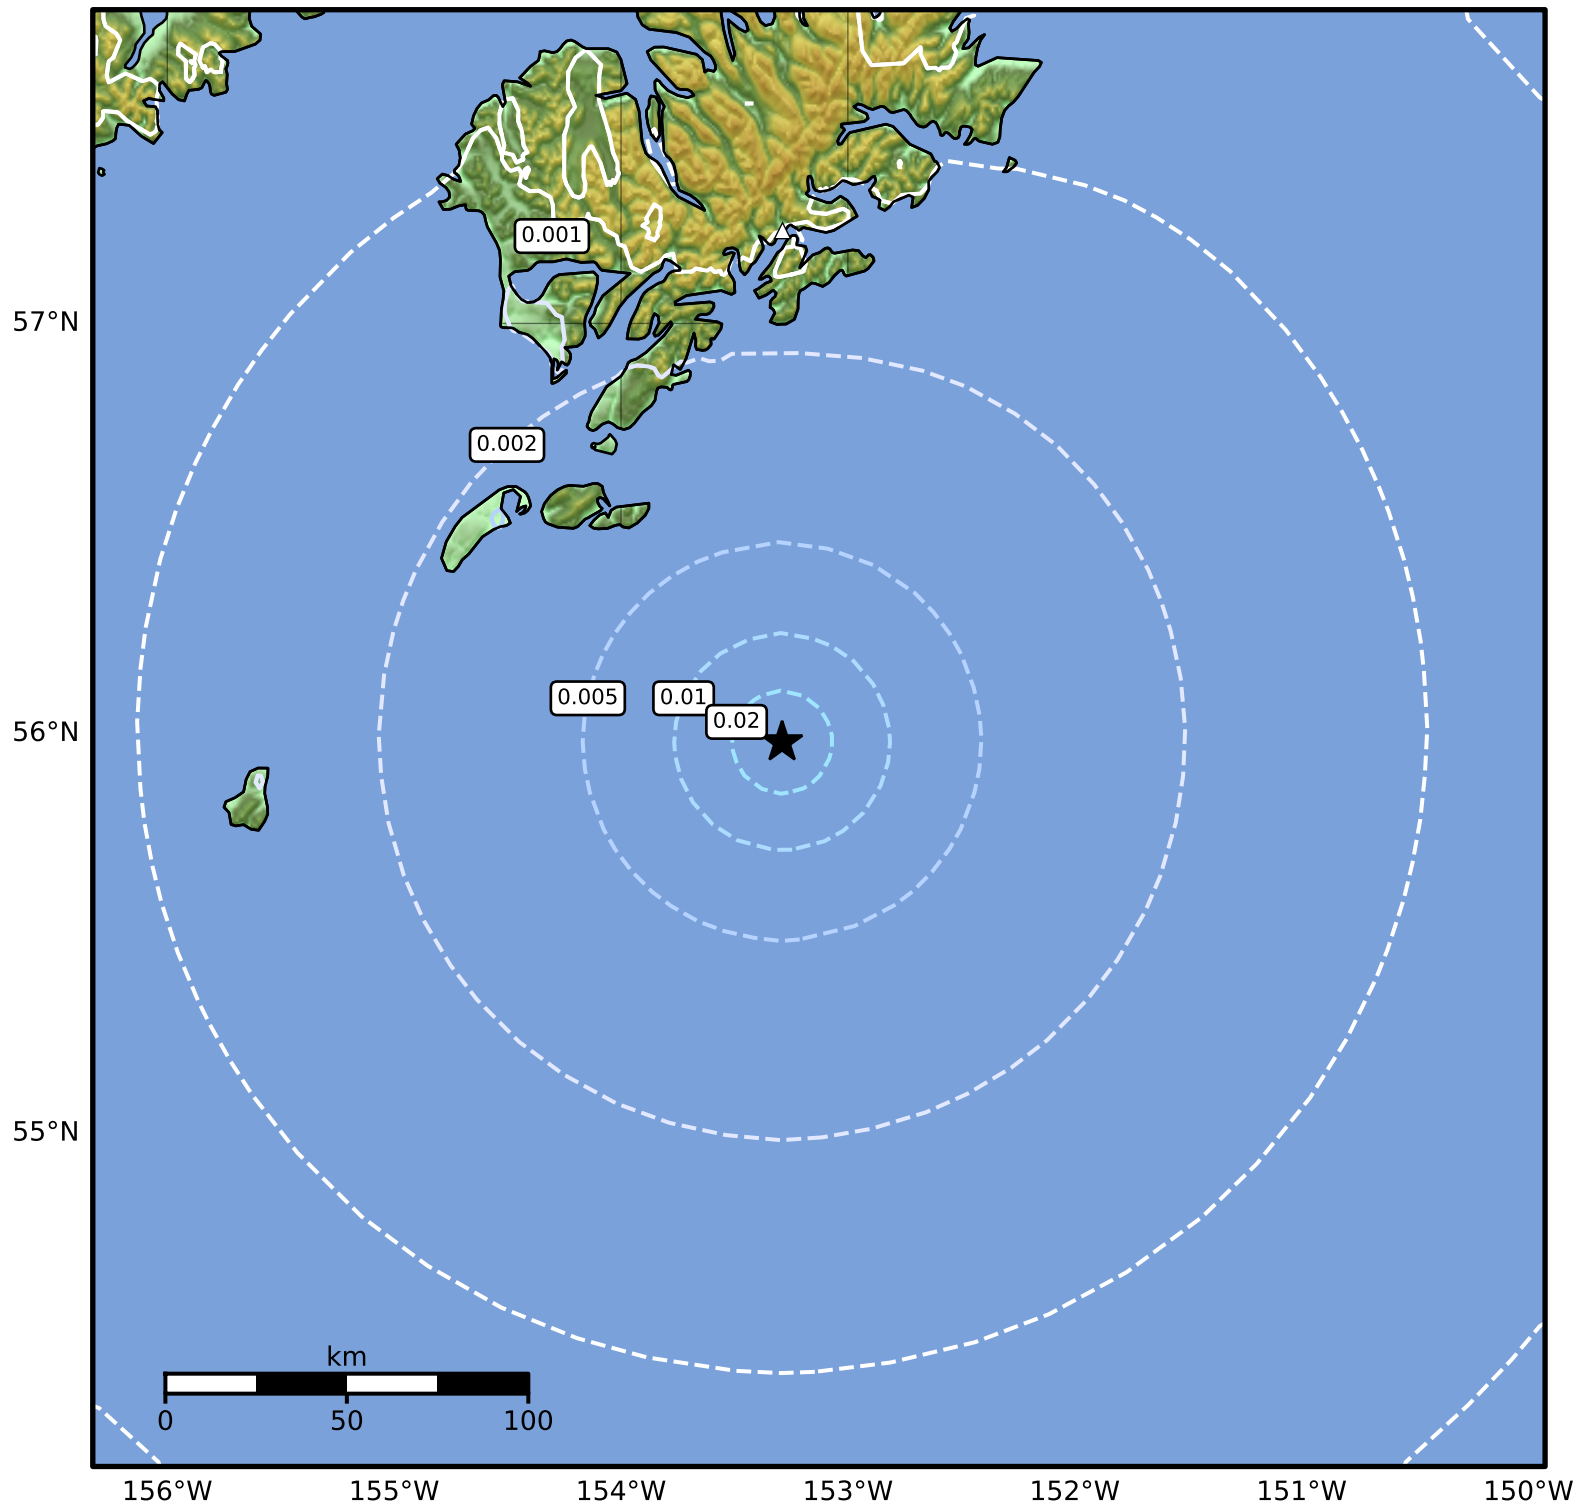

3.0 Second Peak Spectral Acceleration Map Alaska Earthquake Center  
ShakeMap: 121 km (75 miles) SSE of Akhiok  
Feb 08, 2026 20:36:16 UTC M3.8 N55.98 W153.29 Depth: 7.2km ID:2026ctipcp

Scale based on Worden et al. (2012)

△ Seismic Instrument ○ Reported Intensity

★ Epicenter

Version 4: Processed 2026-02-08T22:20:34Z