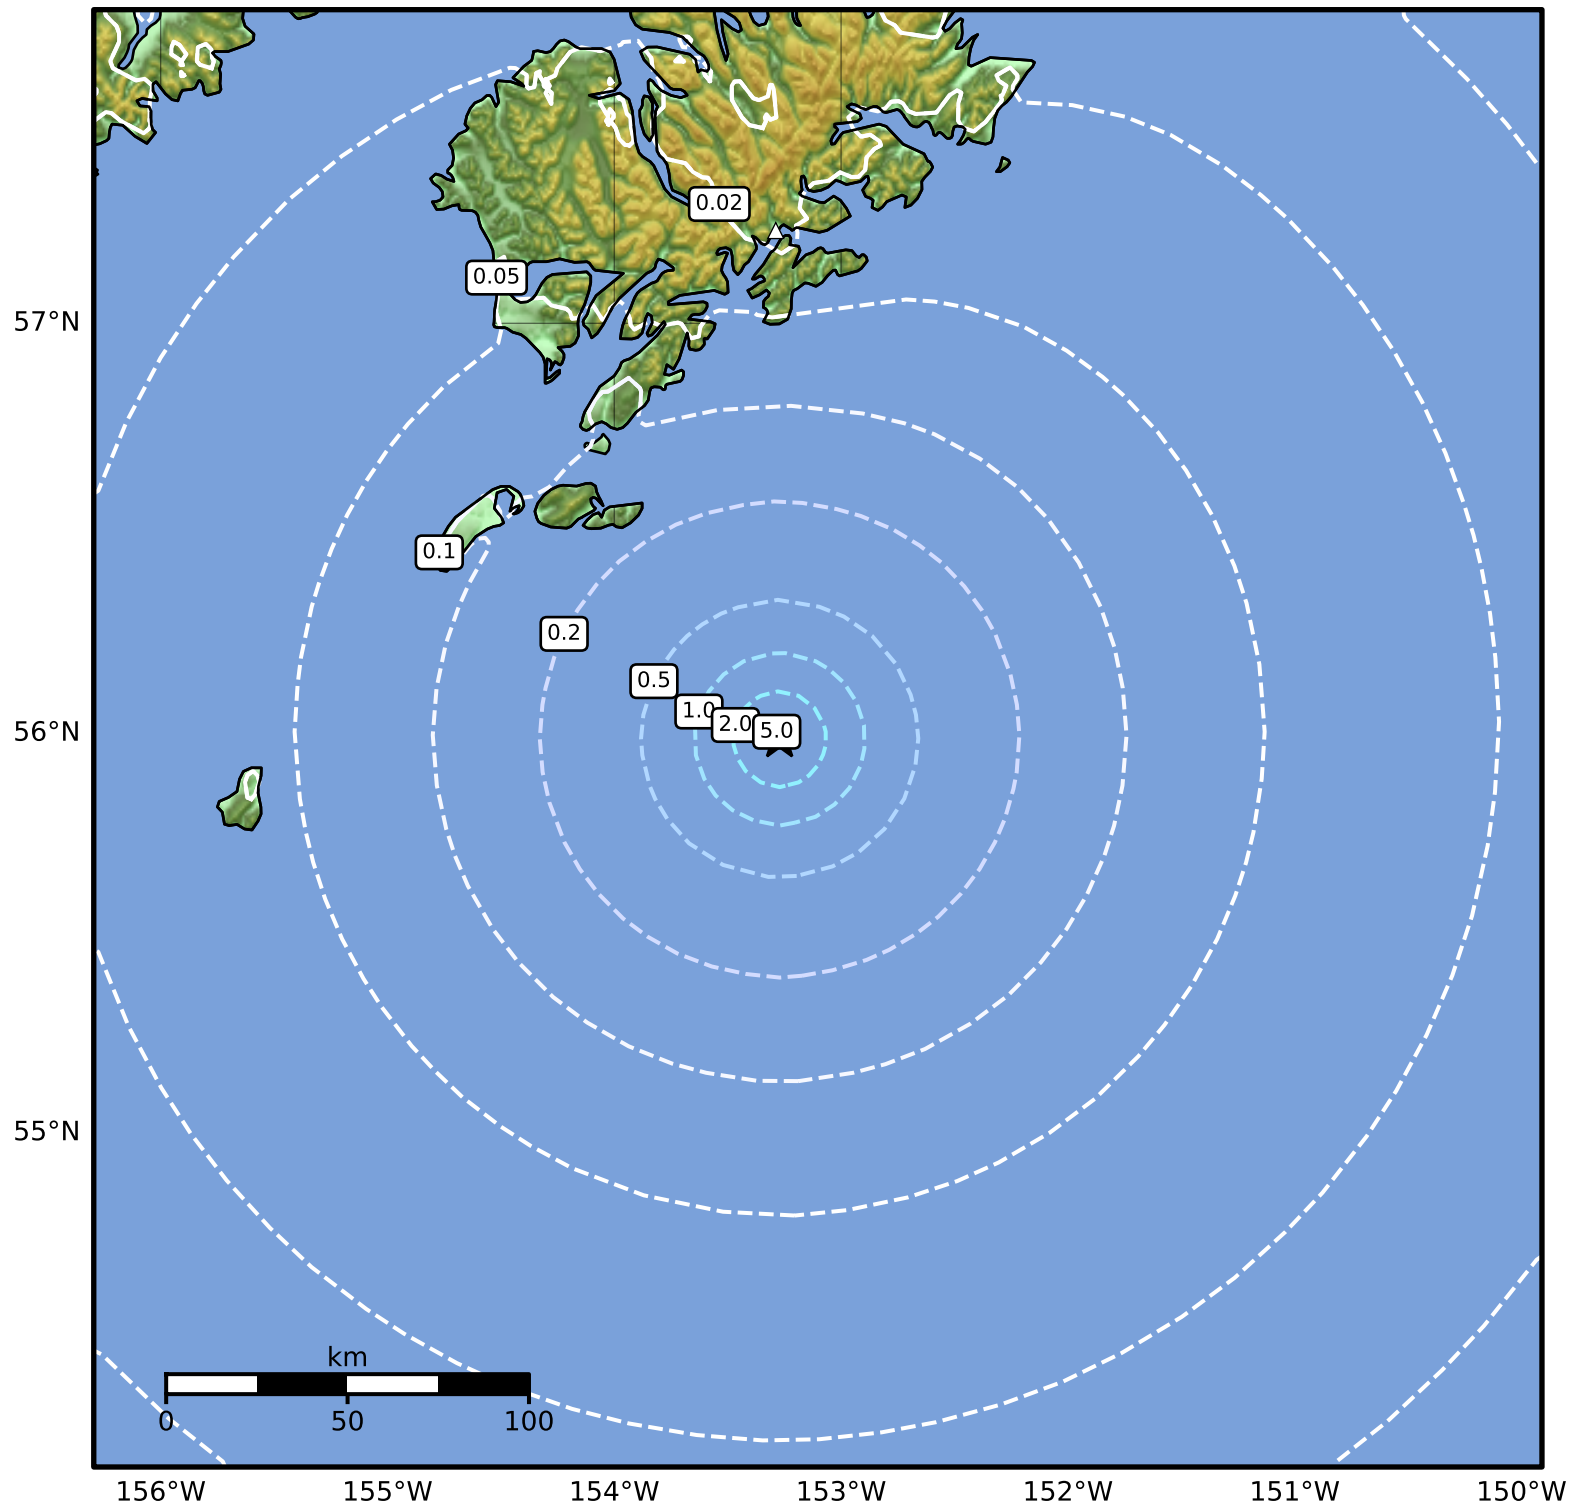

0.3 Second Peak Spectral Acceleration Map Alaska Earthquake Center
 ShakeMap: 121 km (75 miles) SSE of Akhiok
 Feb 08, 2026 20:45:28 UTC M3.9 N55.99 W153.27 Depth: 7.9km ID:2026ctiwqo

SA(0.3) (%g)	0.1	0.2	0.5	1	2	5	10	20	50	100	200
--------------	-----	-----	-----	---	---	---	----	----	----	-----	-----

Scale based on Worden et al. (2012)

Version 5: Processed 2026-02-08T22:52:44Z

△ Seismic Instrument ○ Reported Intensity

★ Epicenter