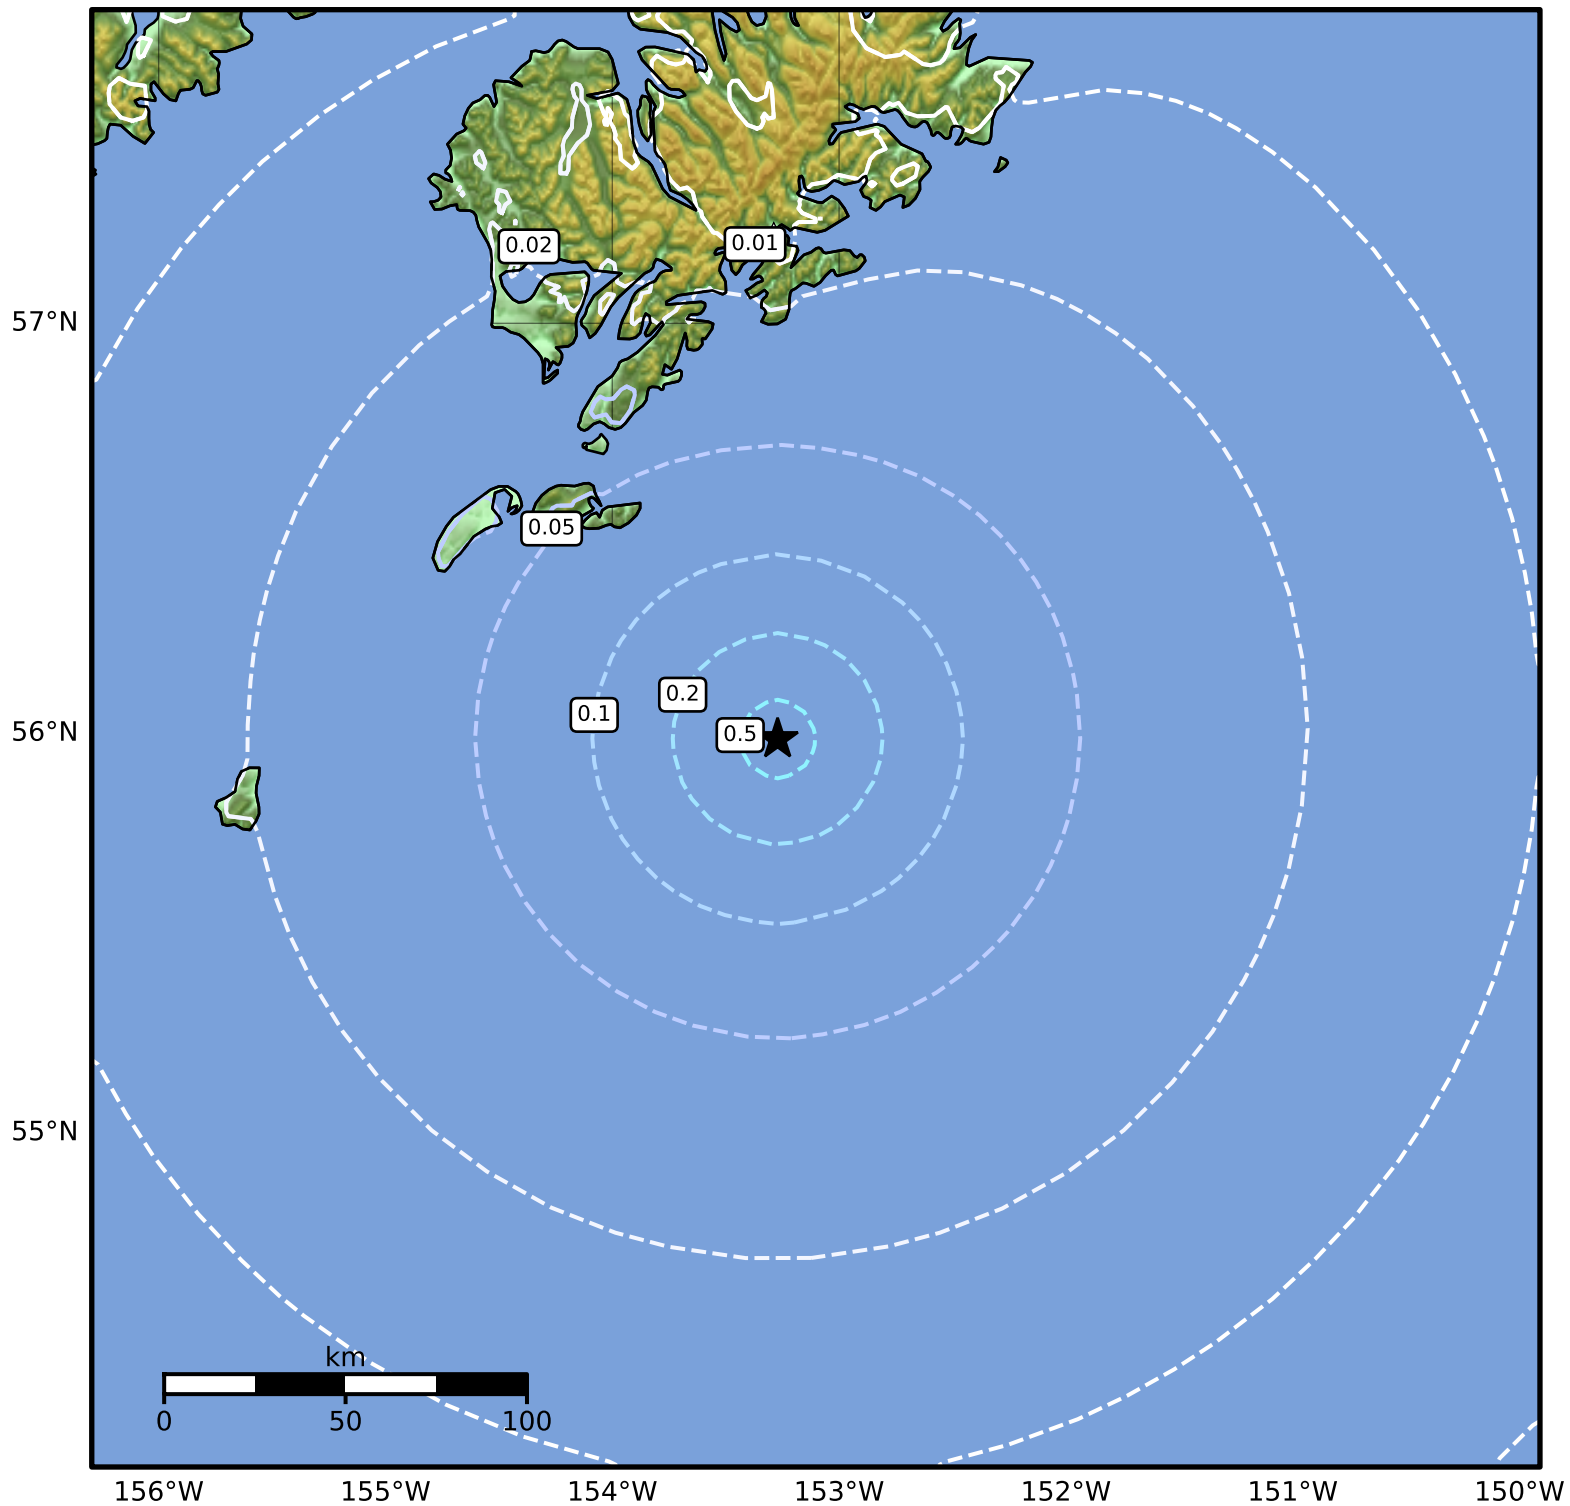

1.0 Second Peak Spectral Acceleration Map Alaska Earthquake Center
 ShakeMap: 121 km (75 miles) SSE of Akhiok
 Feb 08, 2026 20:45:28 UTC M3.9 N55.99 W153.27 Depth: 7.9km ID:2026ctiwqo

SA(1.0) (%g)	0.1	0.2	0.5	1	2	5	10	20	50	100	200
--------------	-----	-----	-----	---	---	---	----	----	----	-----	-----

Scale based on Worden et al. (2012)

Version 5: Processed 2026-02-08T22:52:44Z

△ Seismic Instrument ○ Reported Intensity

★ Epicenter