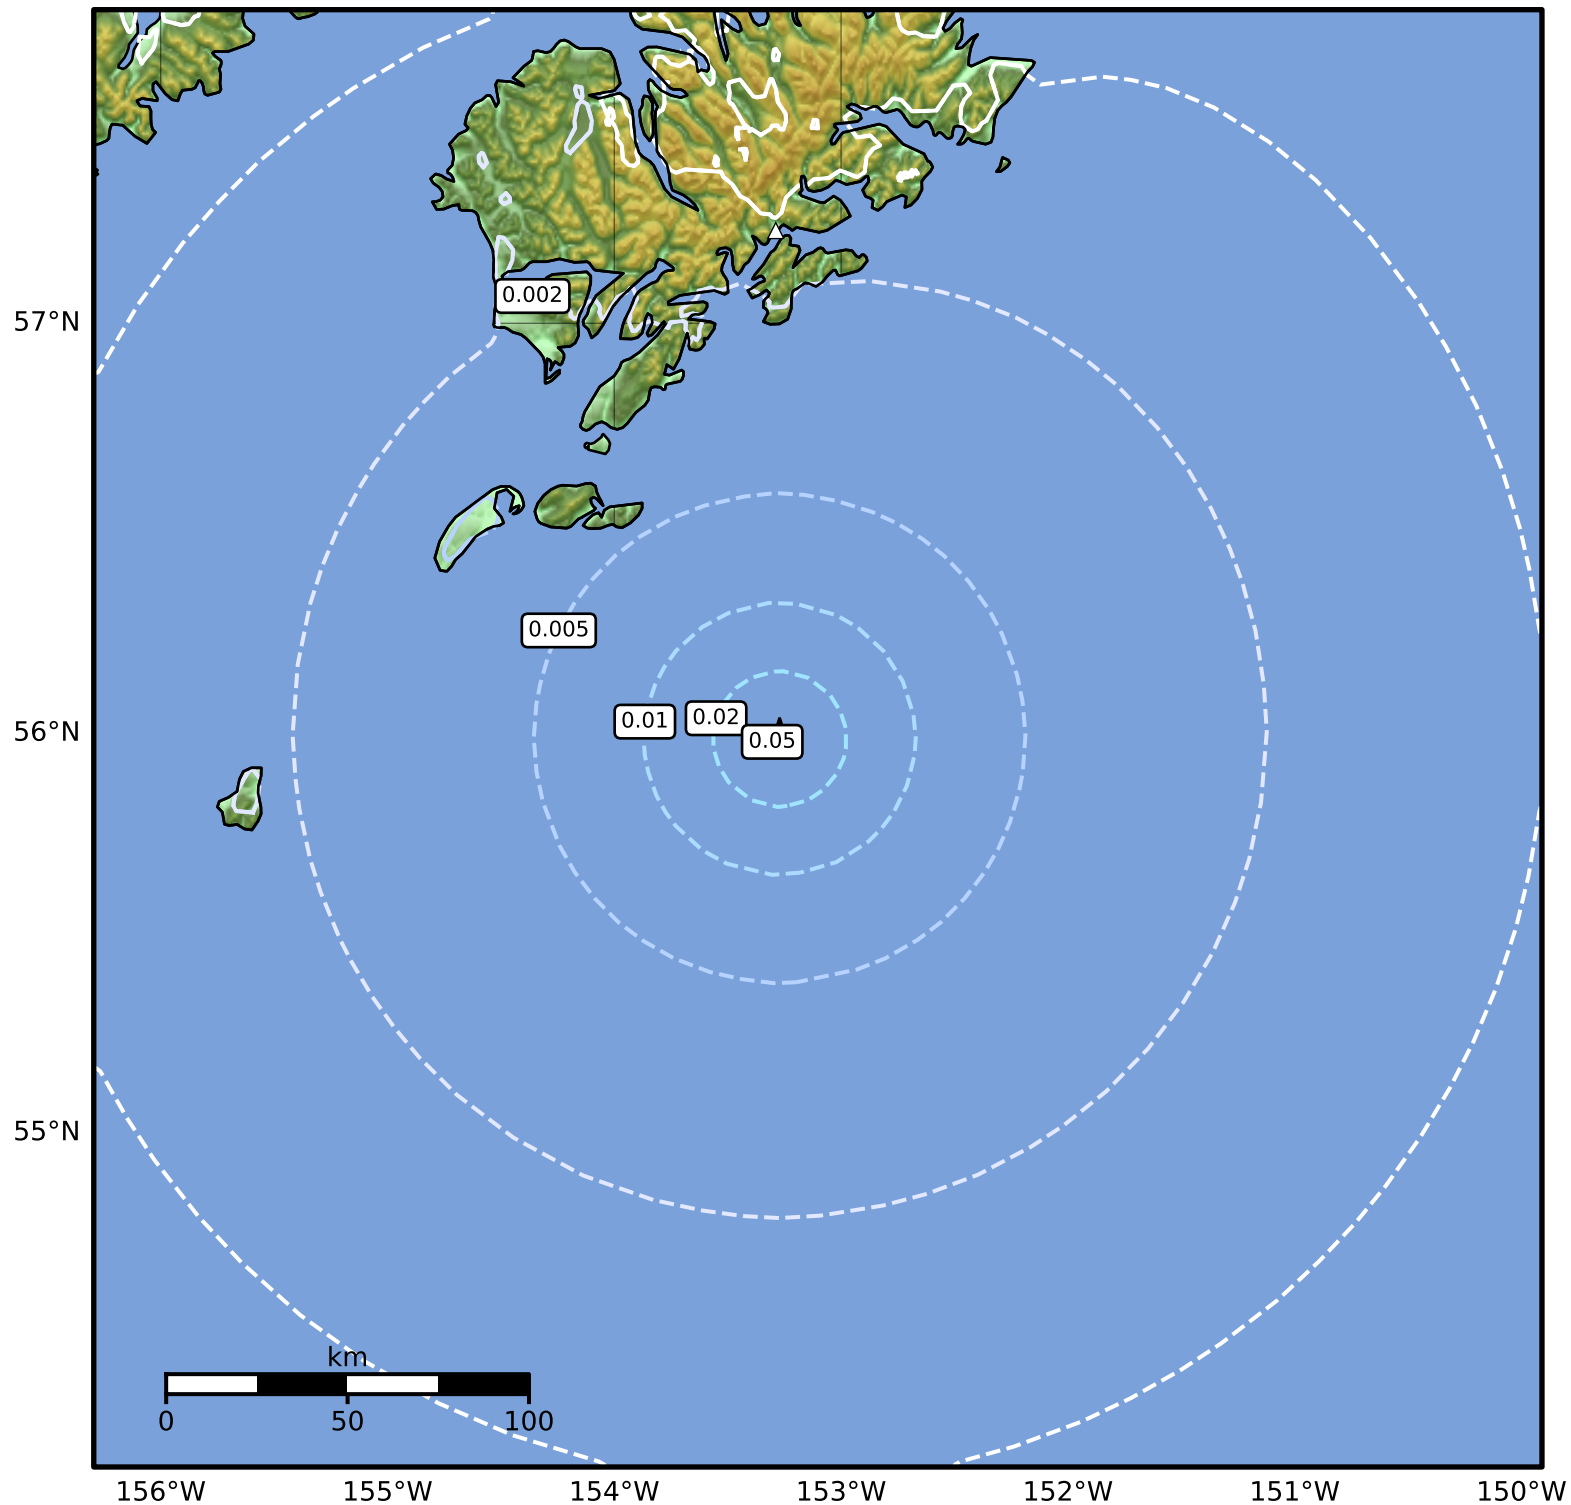

3.0 Second Peak Spectral Acceleration Map Alaska Earthquake Center  
ShakeMap: 121 km (75 miles) SSE of Akhiok  
Feb 08, 2026 20:45:28 UTC M3.9 N55.99 W153.27 Depth: 7.9km ID:2026ctiwqo

SA(3.0) (%g)	0.1	0.2	0.5	1	2	5	10	20	50
--------------	-----	-----	-----	---	---	---	----	----	----

Scale based on Worden et al. (2012)

△ Seismic Instrument ○ Reported Intensity

★ Epicenter

Version 5: Processed 2026-02-08T22:52:44Z