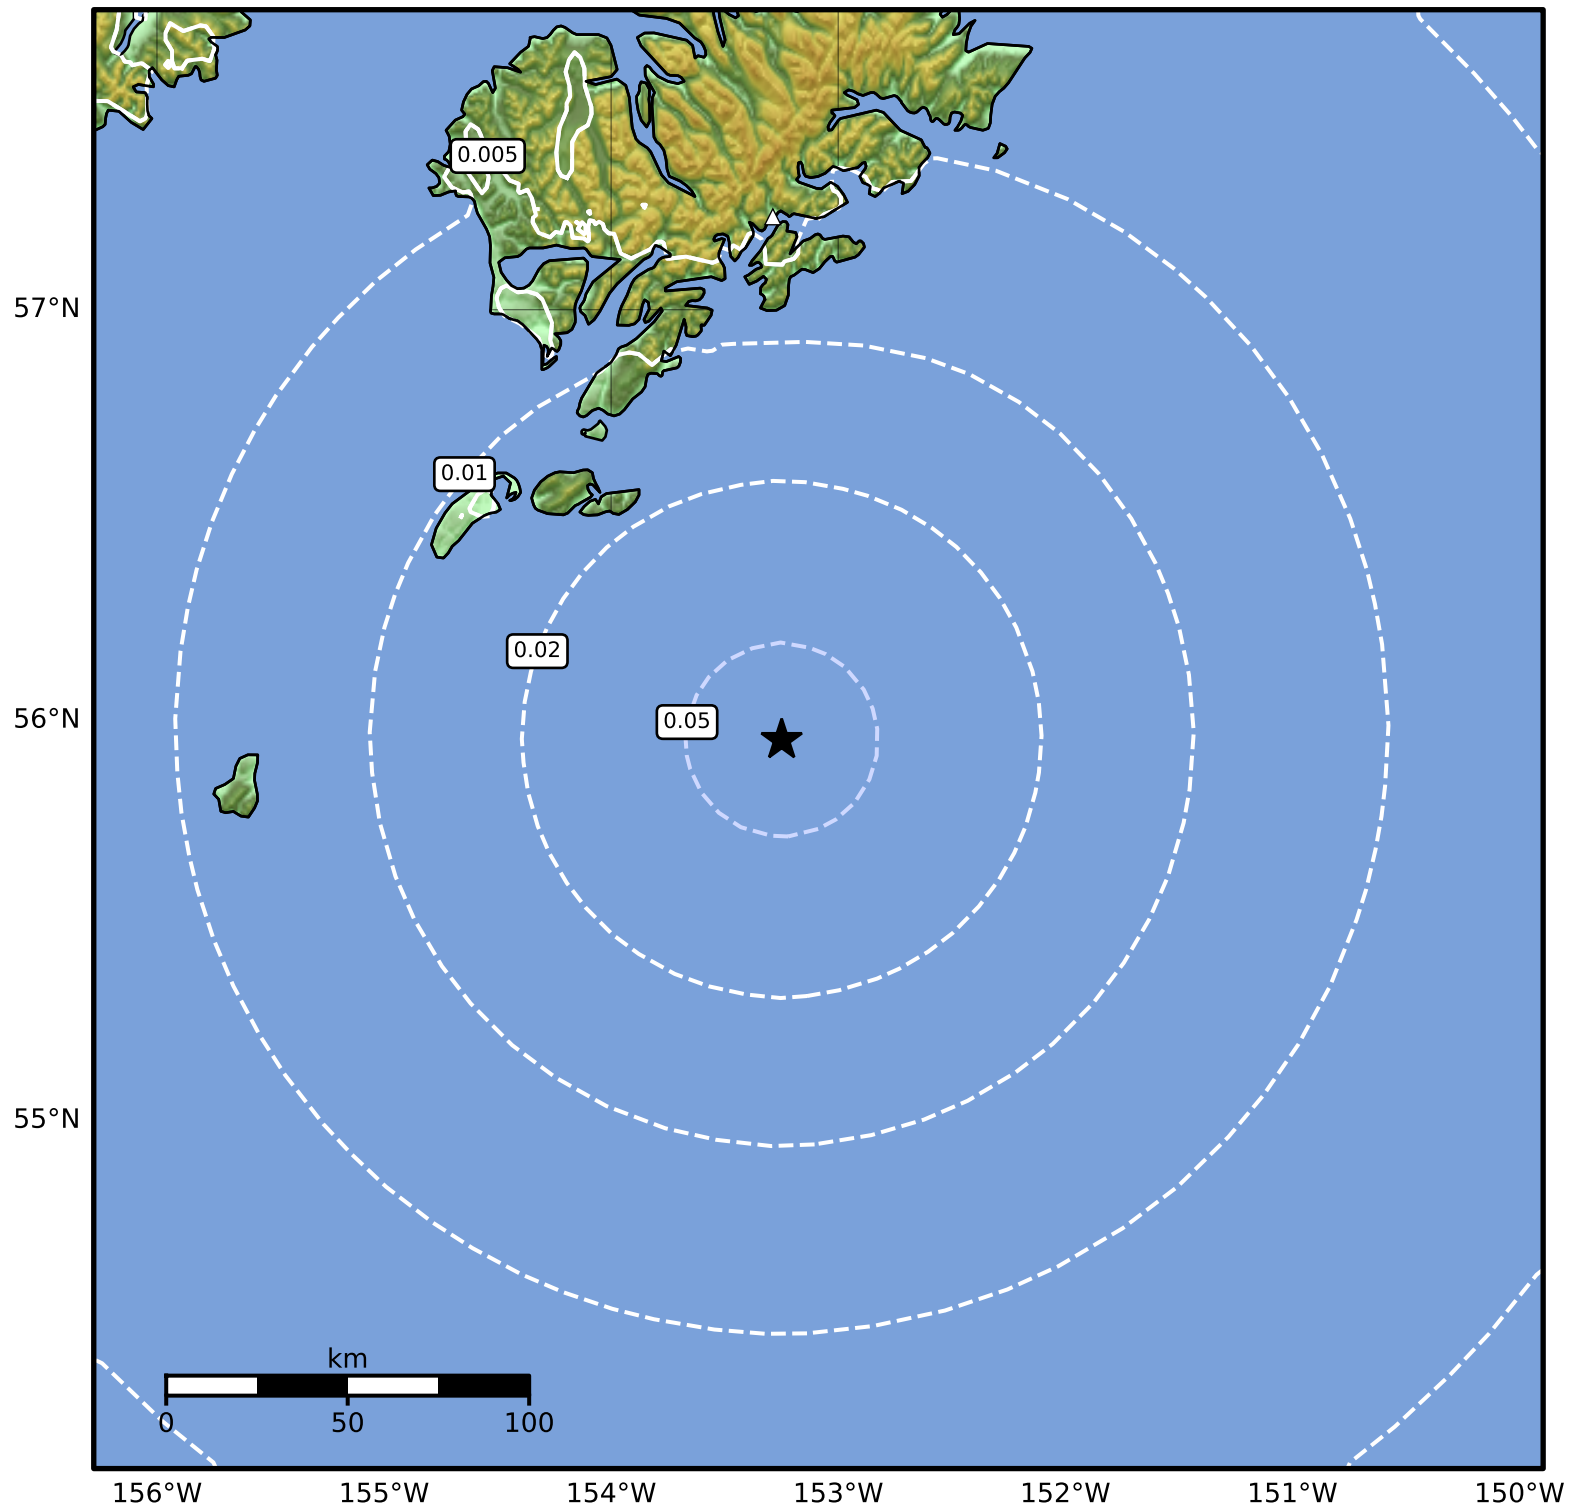

Peak Ground Velocity Map Alaska Earthquake Center
ShakeMap: 125 km (78 miles) SSE of Akhiok
Feb 09, 2026 02:17:59 UTC M3.7 N55.95 W153.25 Depth: 38.5km ID:2026cttxec

Scale based on Worden et al. (2012)

△ Seismic Instrument ○ Reported Intensity

★ Epicenter

Version 2: Processed 2026-03-11T23:07:18Z