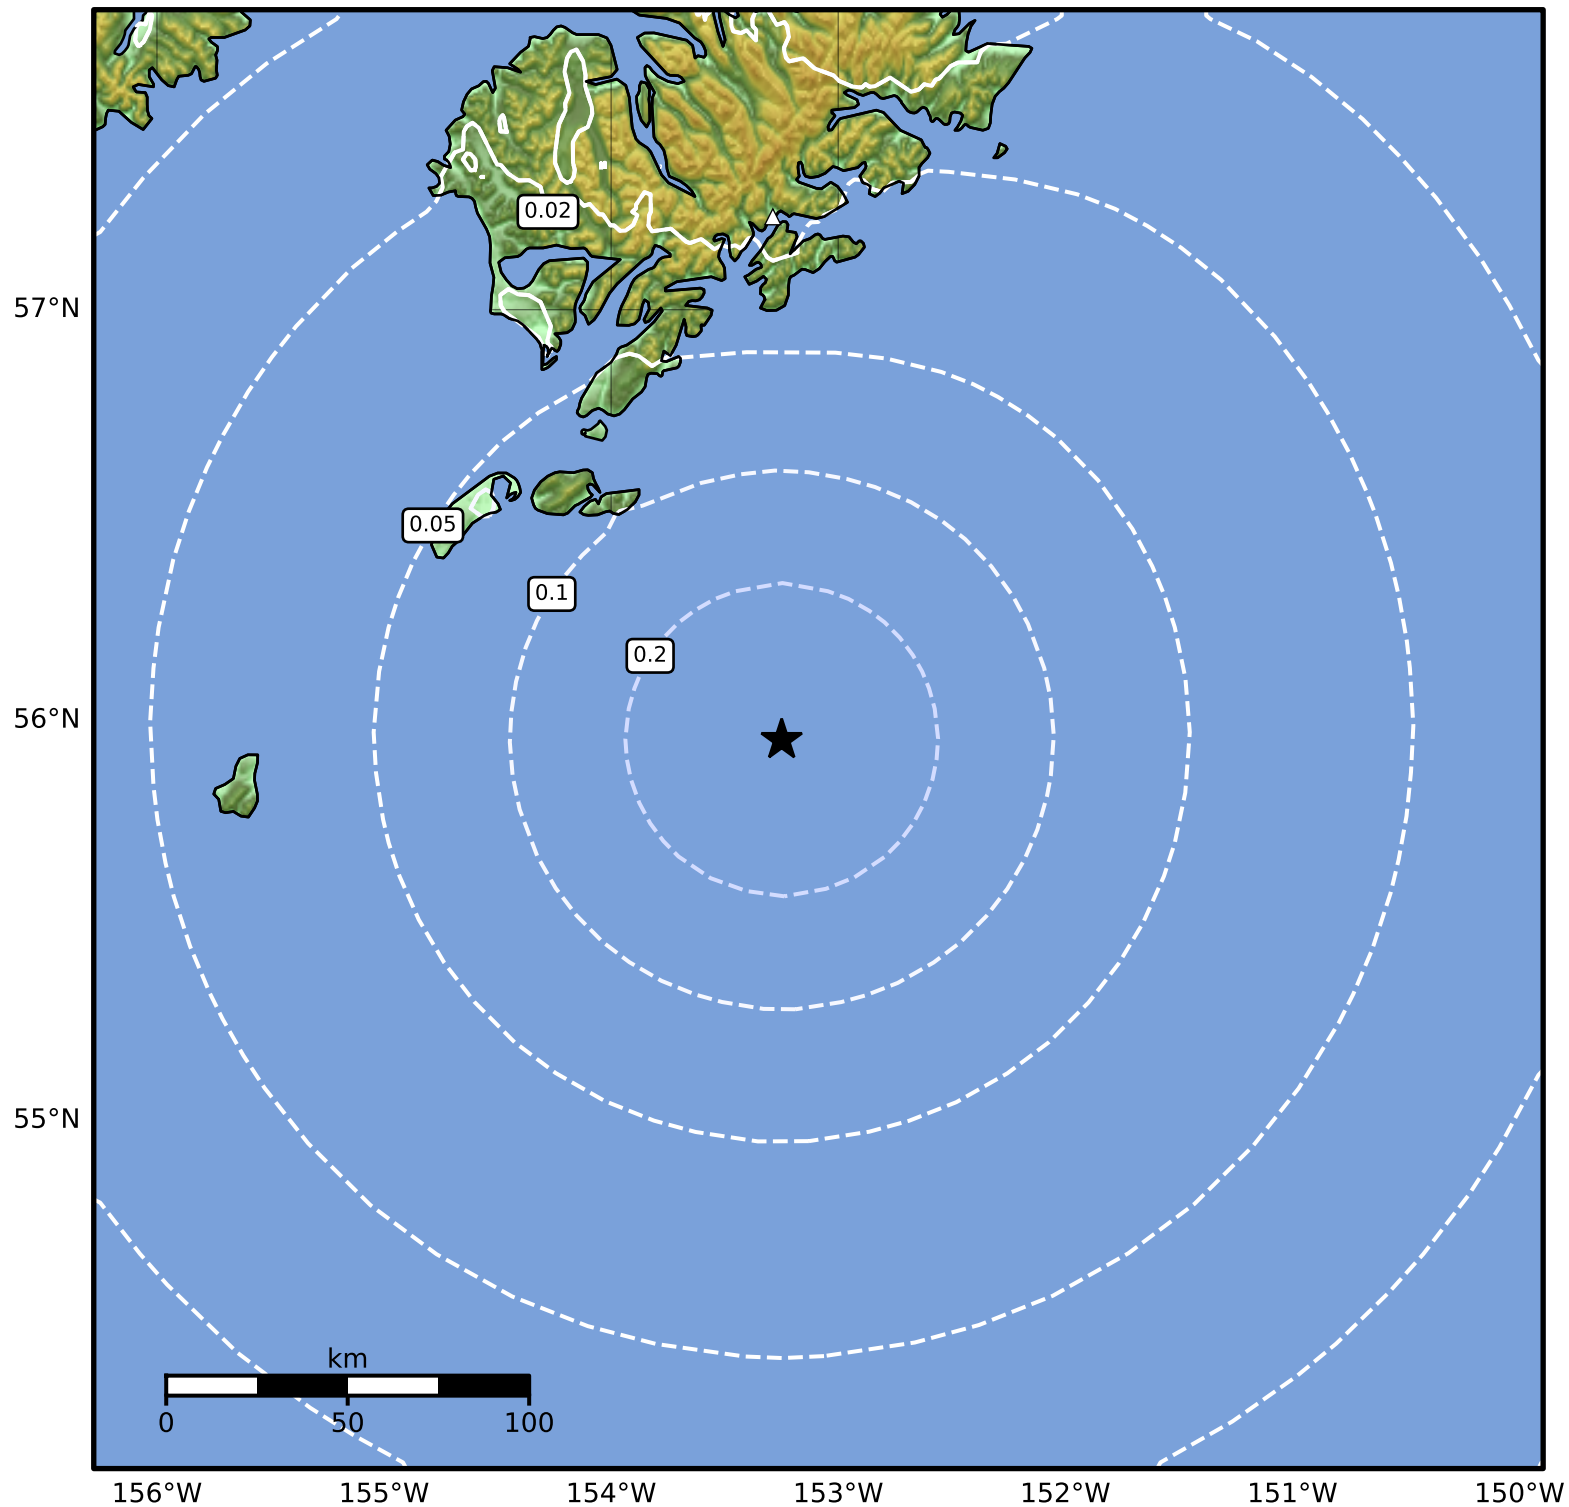

0.3 Second Peak Spectral Acceleration Map Alaska Earthquake Center
 ShakeMap: 125 km (78 miles) SSE of Akhiok
 Feb 09, 2026 02:17:59 UTC M3.7 N55.95 W153.25 Depth: 38.5km ID:2026cttxec

SA(0.3) (%g)	0.1	0.2	0.5	1	2	5	10	20	50	100	200
--------------	-----	-----	-----	---	---	---	----	----	----	-----	-----

Scale based on Worden et al. (2012)

△ Seismic Instrument ○ Reported Intensity

★ Epicenter

Version 2: Processed 2026-03-11T23:07:18Z