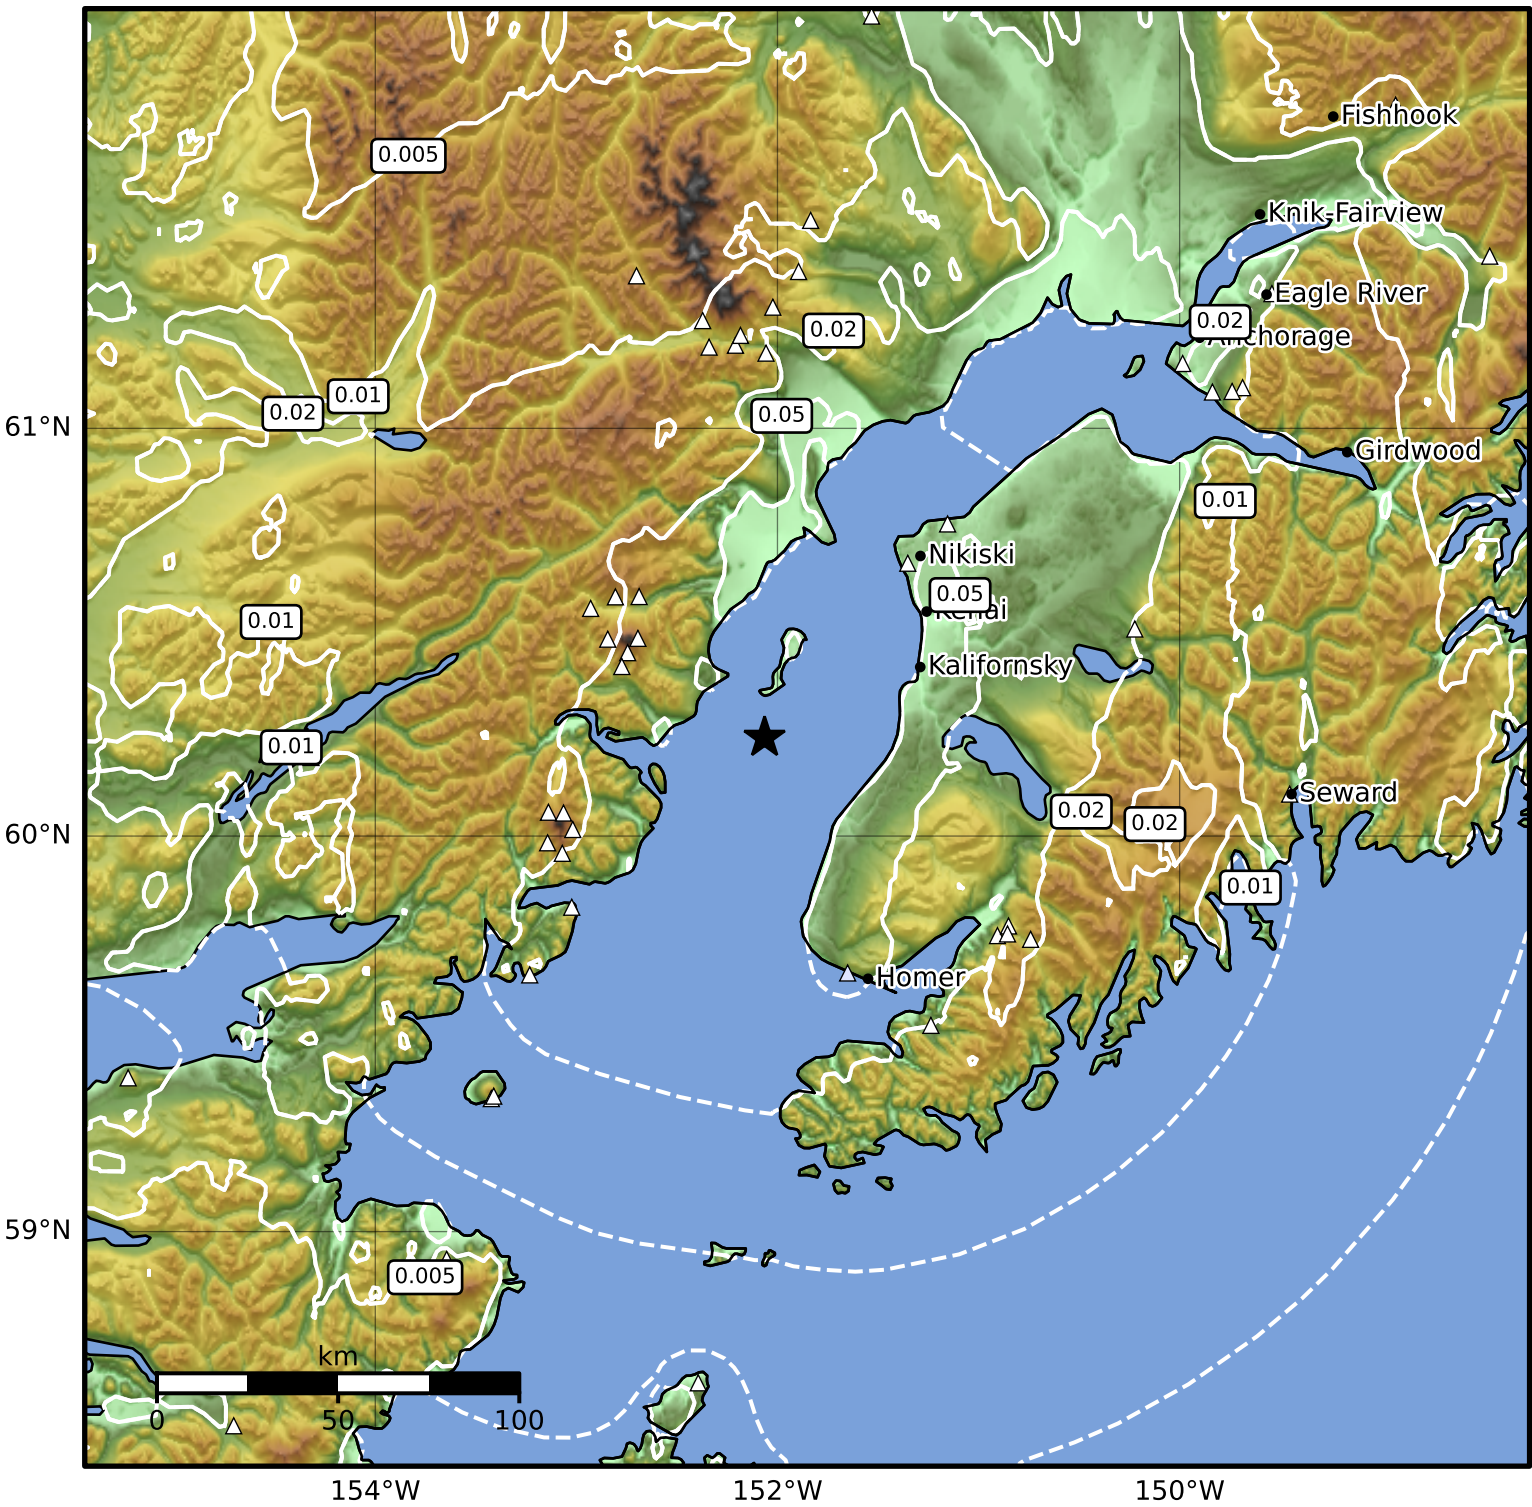

0.3 Second Peak Spectral Acceleration Map Alaska Earthquake Center
 ShakeMap: 40 km (25 miles) W of Coho
 Feb 09, 2026 14:31:43 UTC M3.2 N60.24 W152.06 Depth: 93.8km ID:2026cusfnj

SA(0.3) (%g)	0.1	0.2	0.5	1	2	5	10	20	50	100	200
--------------	-----	-----	-----	---	---	---	----	----	----	-----	-----

Scale based on Worden et al. (2012)

Version 2: Processed 2026-03-18T08:59:44Z

△ Seismic Instrument ○ Reported Intensity

★ Epicenter