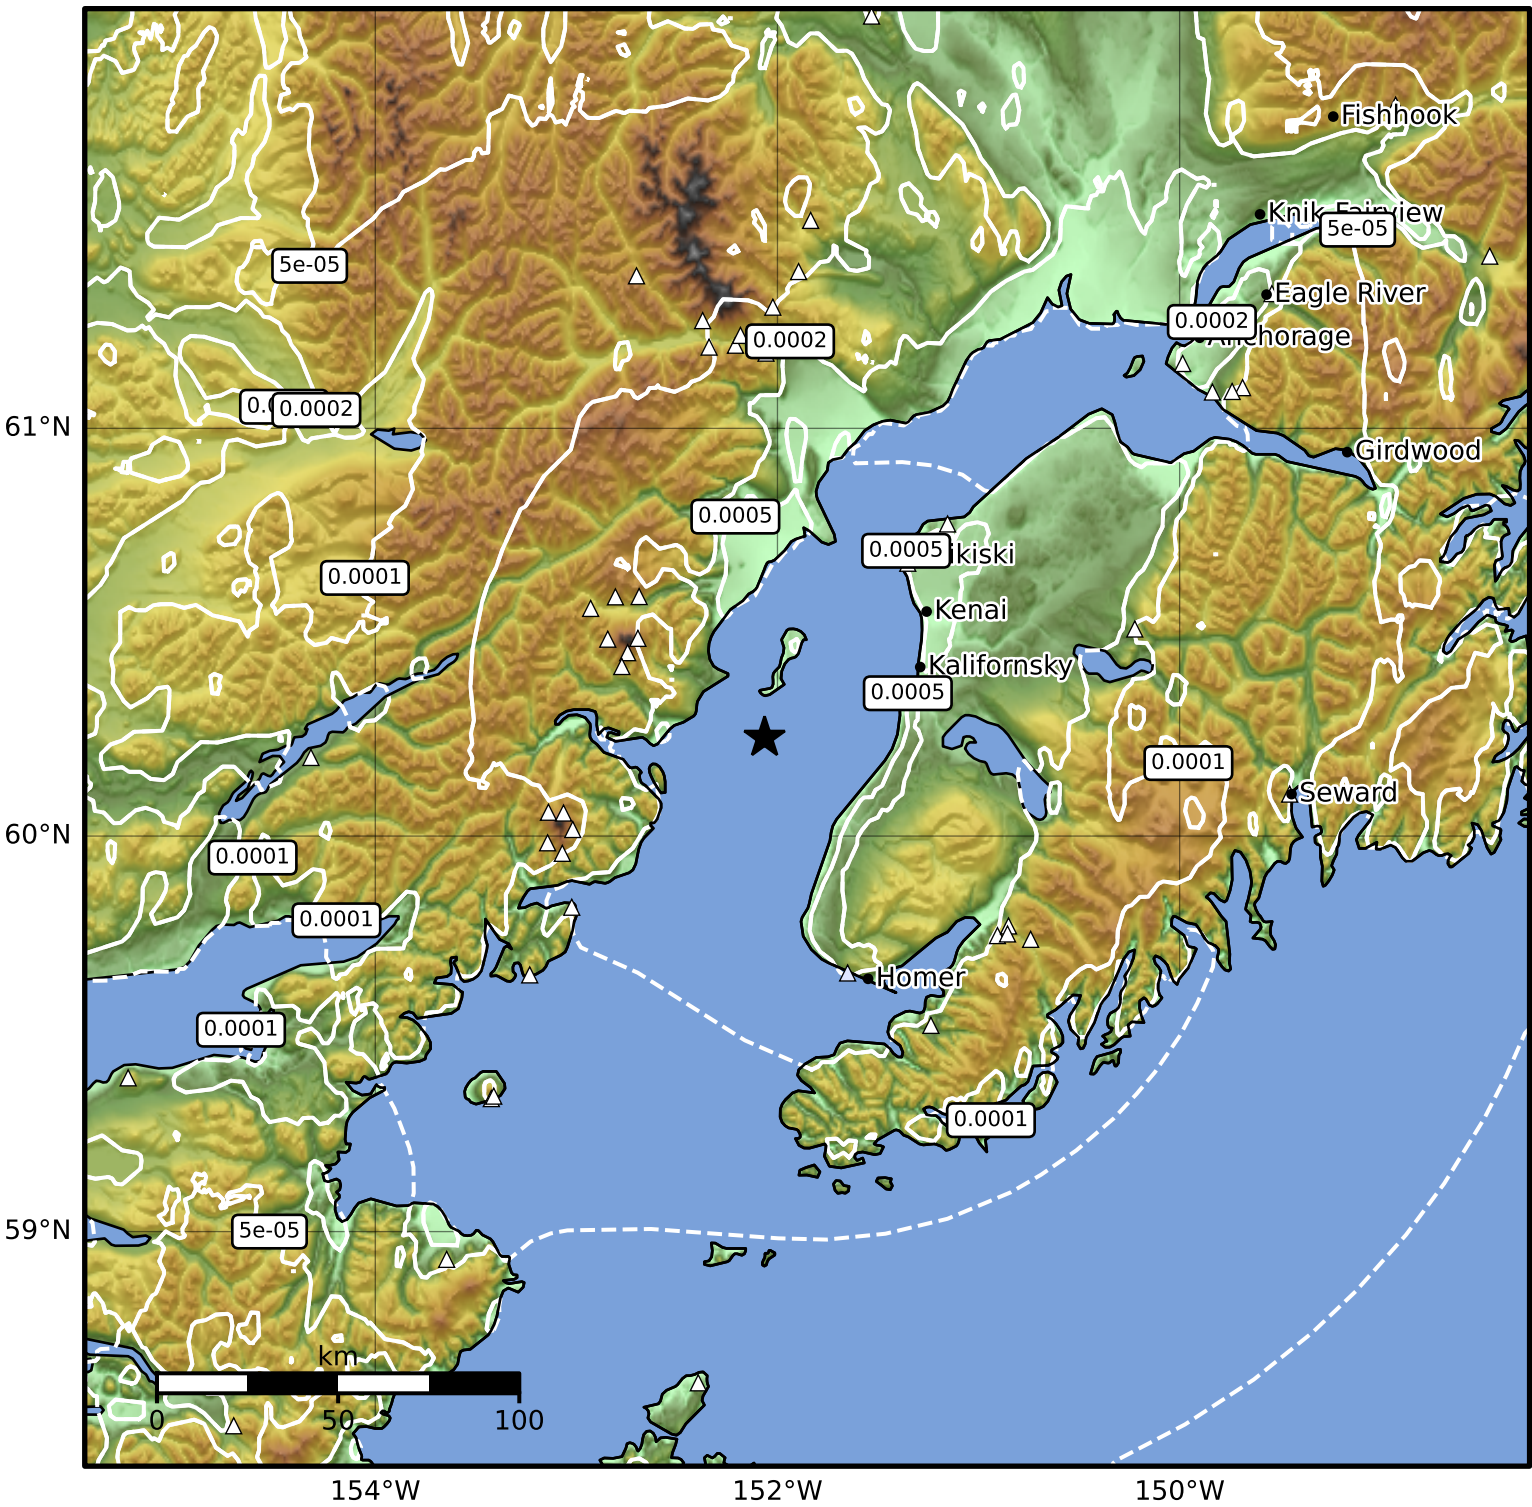

3.0 Second Peak Spectral Acceleration Map Alaska Earthquake Center  
 ShakeMap: 40 km (25 miles) W of Coho  
 Feb 09, 2026 14:31:43 UTC M3.2 N60.24 W152.06 Depth: 93.8km ID:2026cusfnj

Scale based on Worden et al. (2012)

Version 2: Processed 2026-03-18T08:59:44Z

△ Seismic Instrument ○ Reported Intensity

★ Epicenter