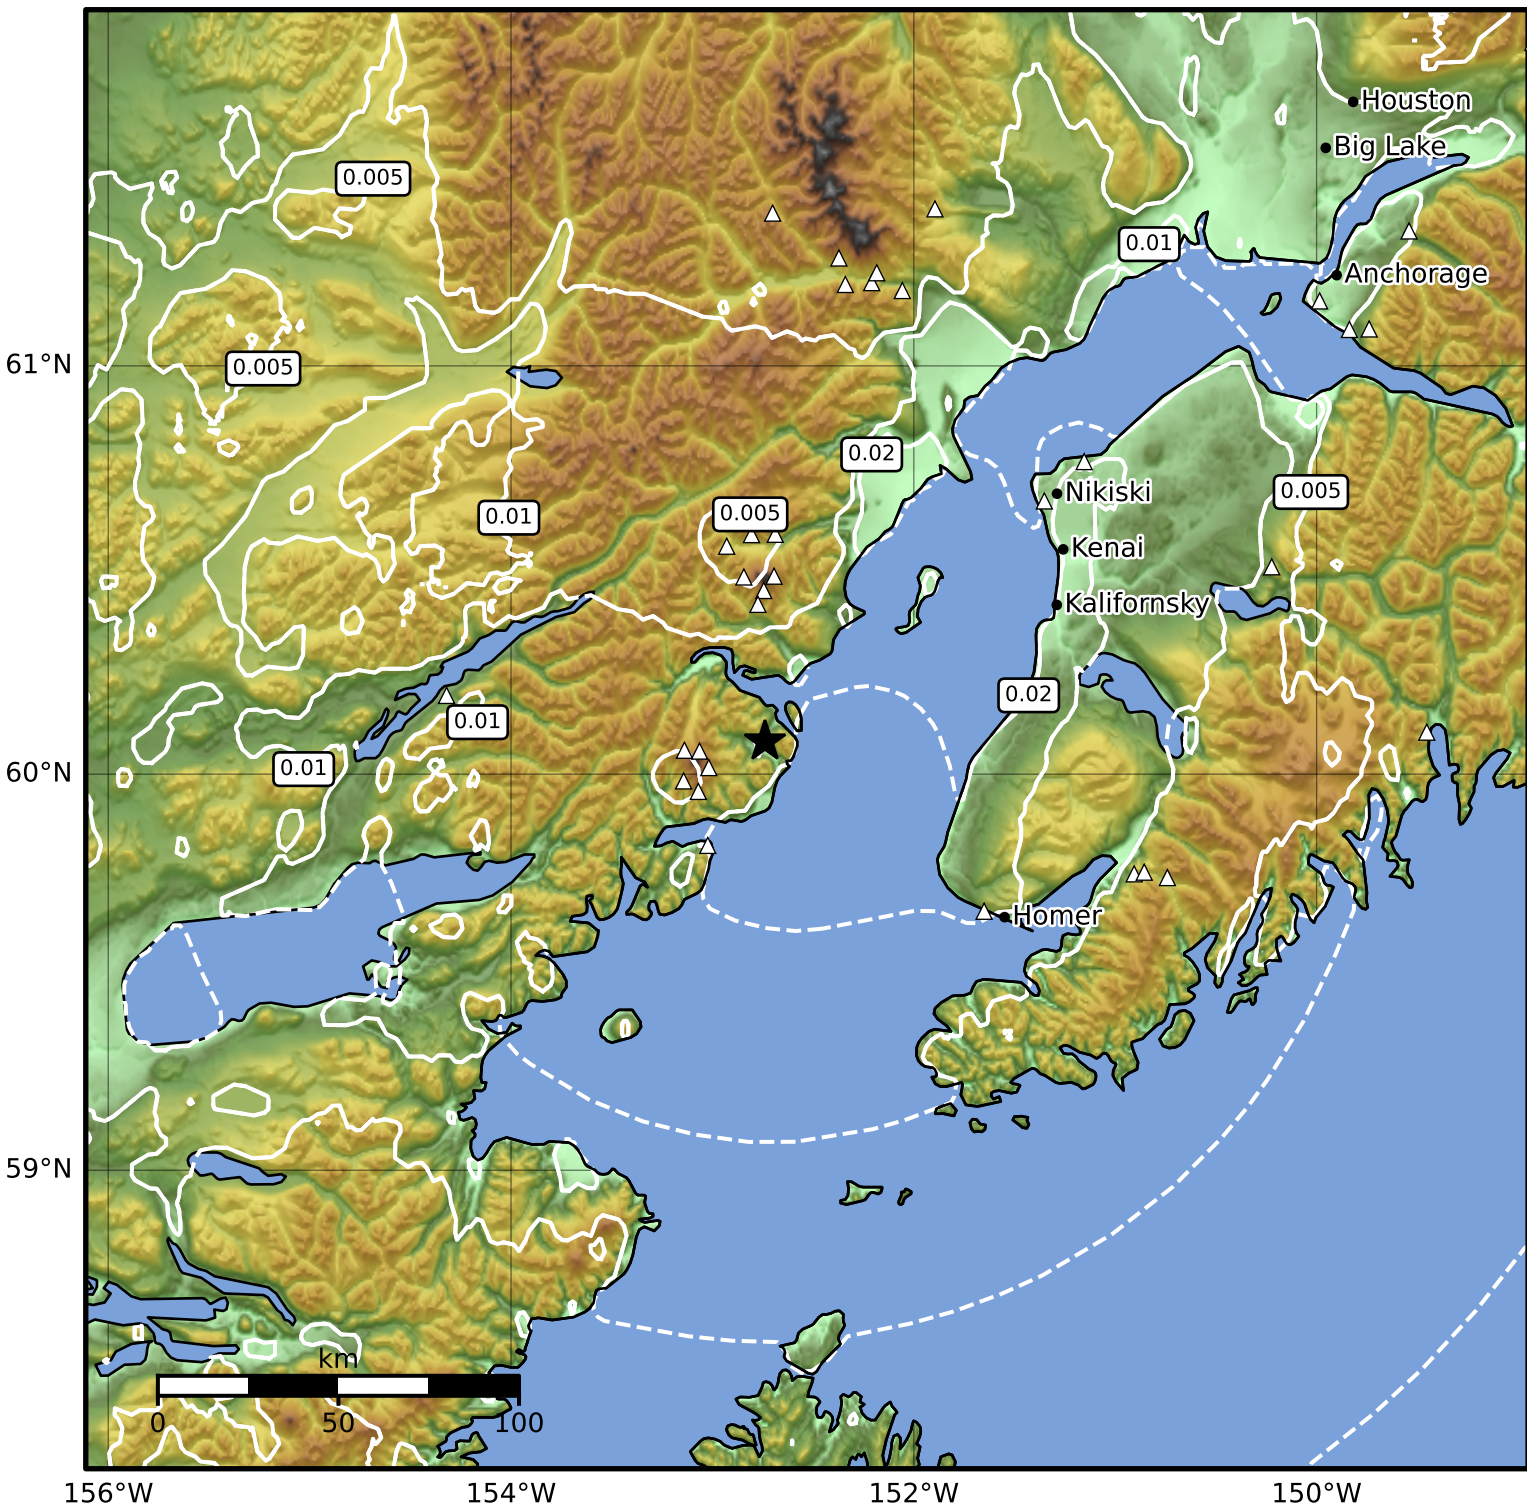

0.3 Second Peak Spectral Acceleration Map Alaska Earthquake Center
 ShakeMap: 81 km (50 miles) WSW of Coho
 Feb 10, 2026 16:10:34 UTC M3.1 N60.08 W152.74 Depth: 93.2km ID:2026cwrfbp

SA(0.3) (%g)	0.1	0.2	0.5	1	2	5	10	20	50	100	200
--------------	-----	-----	-----	---	---	---	----	----	----	-----	-----

Scale based on Worden et al. (2012)

Version 3: Processed 2026-02-10T21:06:20Z

△ Seismic Instrument ○ Reported Intensity

★ Epicenter