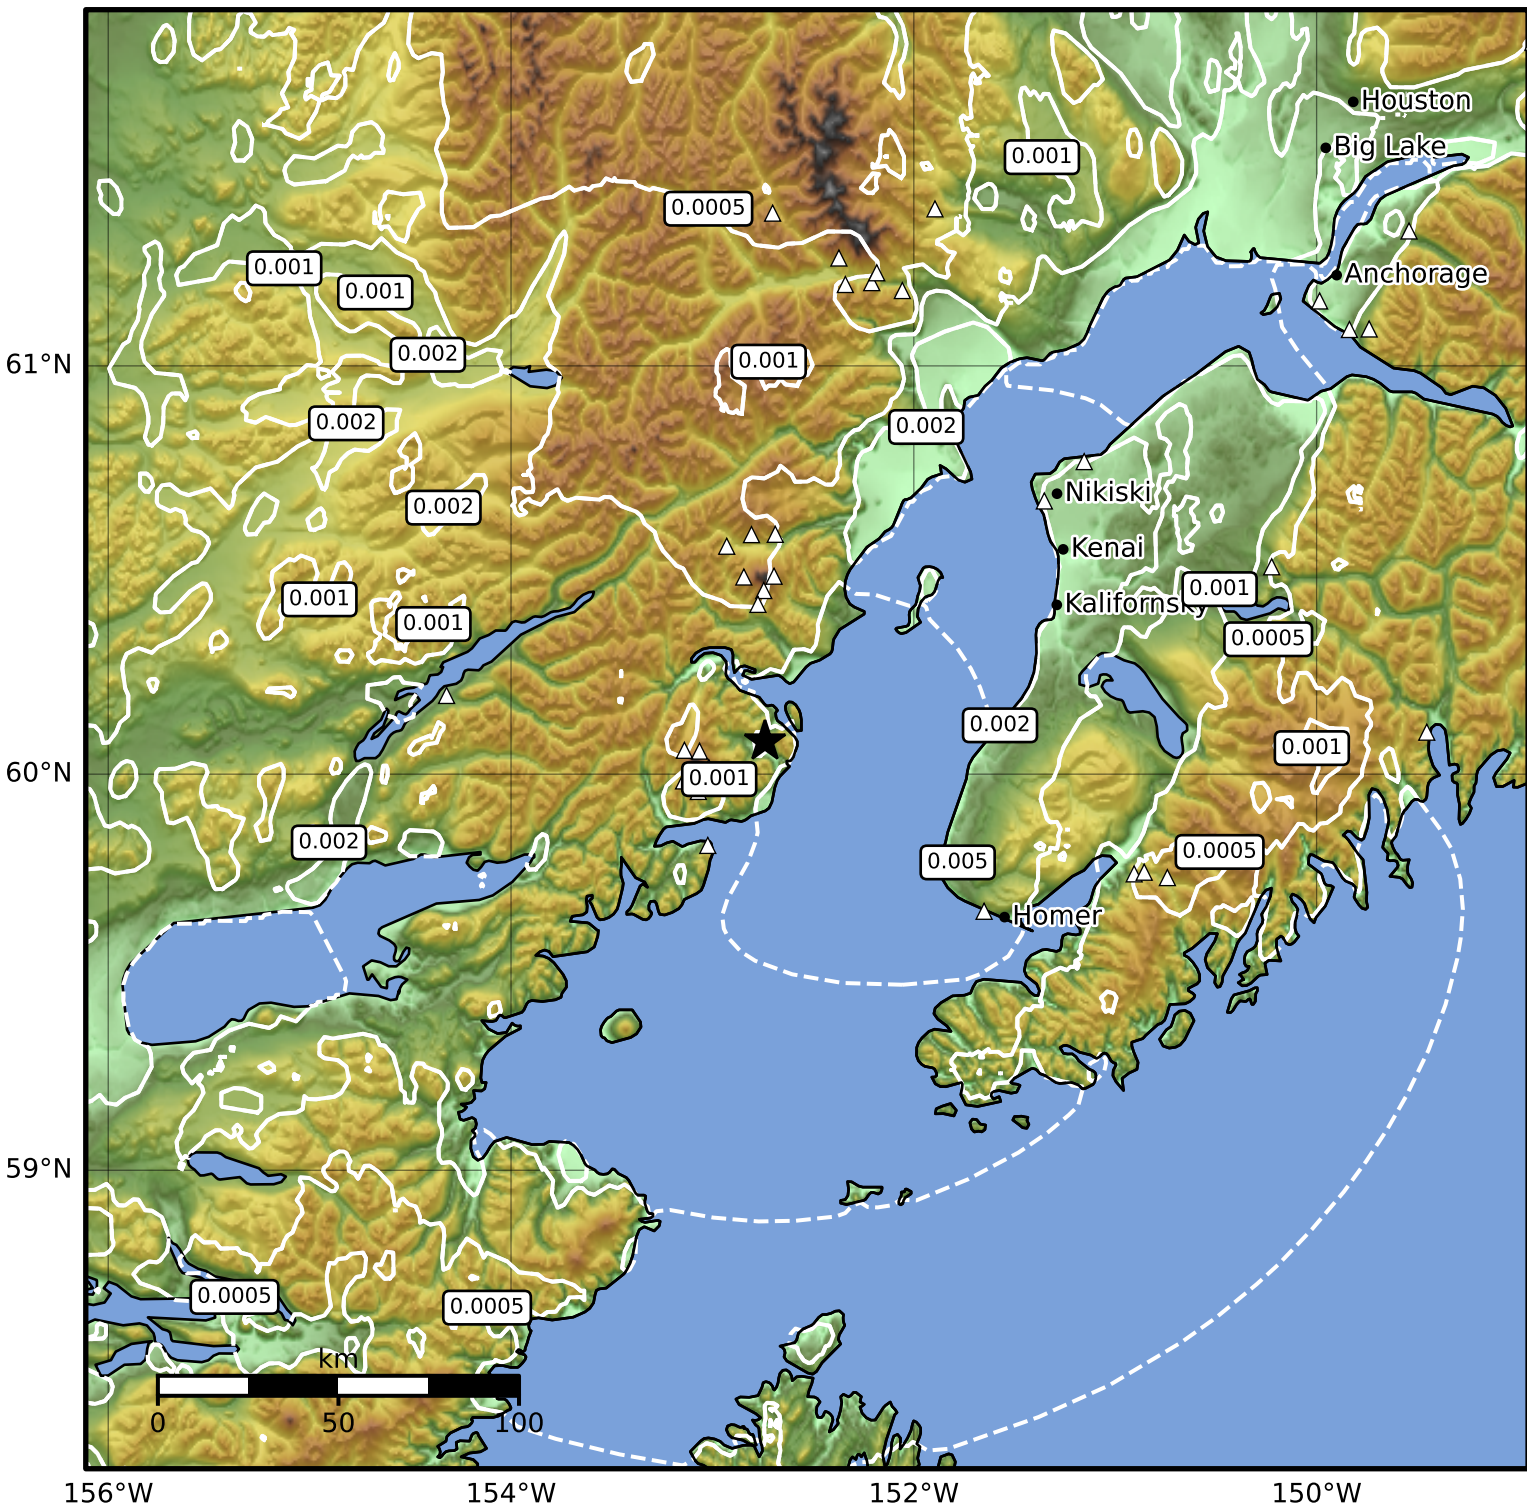

1.0 Second Peak Spectral Acceleration Map Alaska Earthquake Center  
 ShakeMap: 81 km (50 miles) WSW of Coho  
 Feb 10, 2026 16:10:34 UTC M3.1 N60.08 W152.74 Depth: 93.2km ID:2026cwrfbp

SA(1.0) (%g)	0.1	0.2	0.5	1	2	5	10	20	50	100	200
--------------	-----	-----	-----	---	---	---	----	----	----	-----	-----

Scale based on Worden et al. (2012)

Version 3: Processed 2026-02-10T21:06:20Z

▲ Seismic Instrument ○ Reported Intensity

★ Epicenter