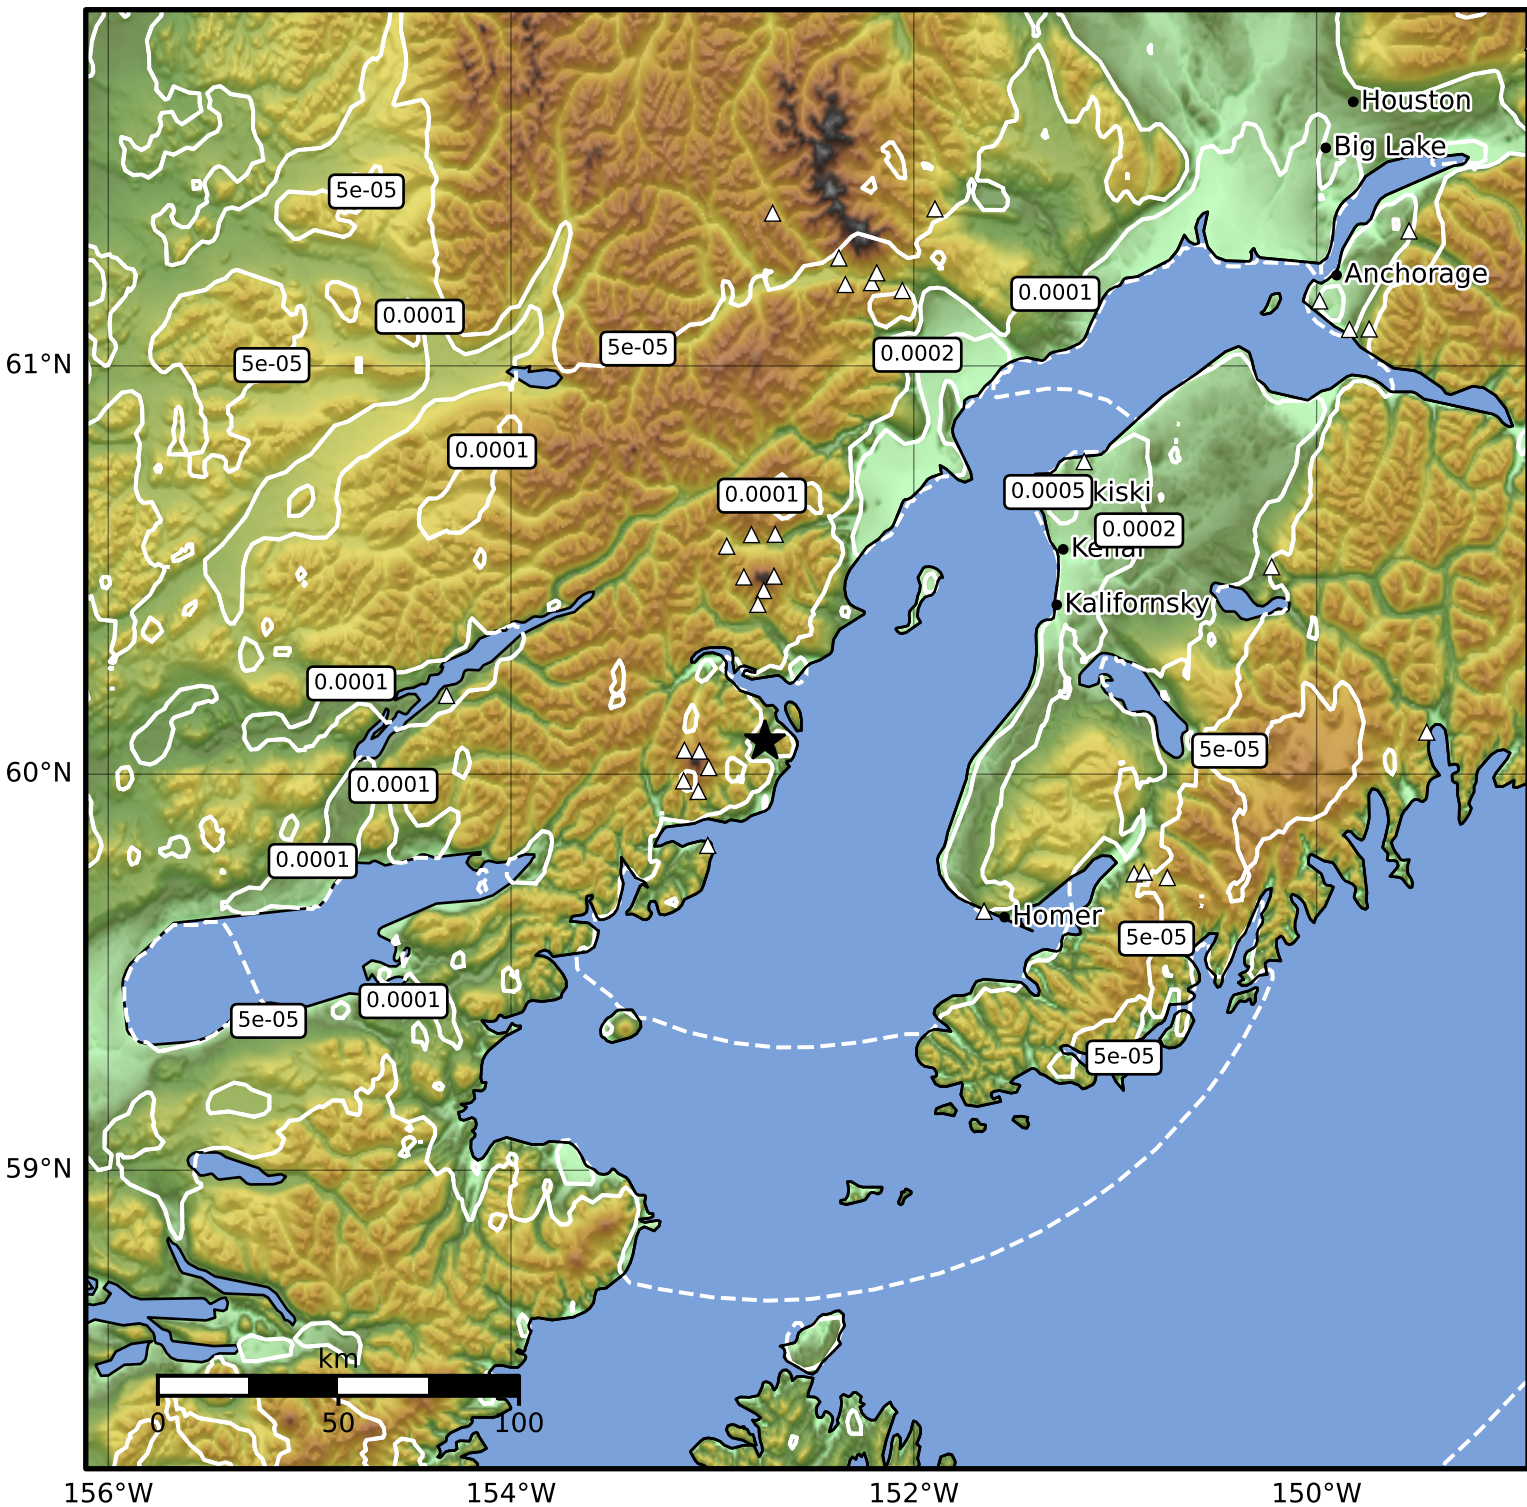

3.0 Second Peak Spectral Acceleration Map Alaska Earthquake Center
 ShakeMap: 81 km (50 miles) WSW of Coho
 Feb 10, 2026 16:10:34 UTC M3.1 N60.08 W152.74 Depth: 93.2km ID:2026cwrfbp

Scale based on Worden et al. (2012)

Version 3: Processed 2026-02-10T21:06:20Z

△ Seismic Instrument ○ Reported Intensity

★ Epicenter