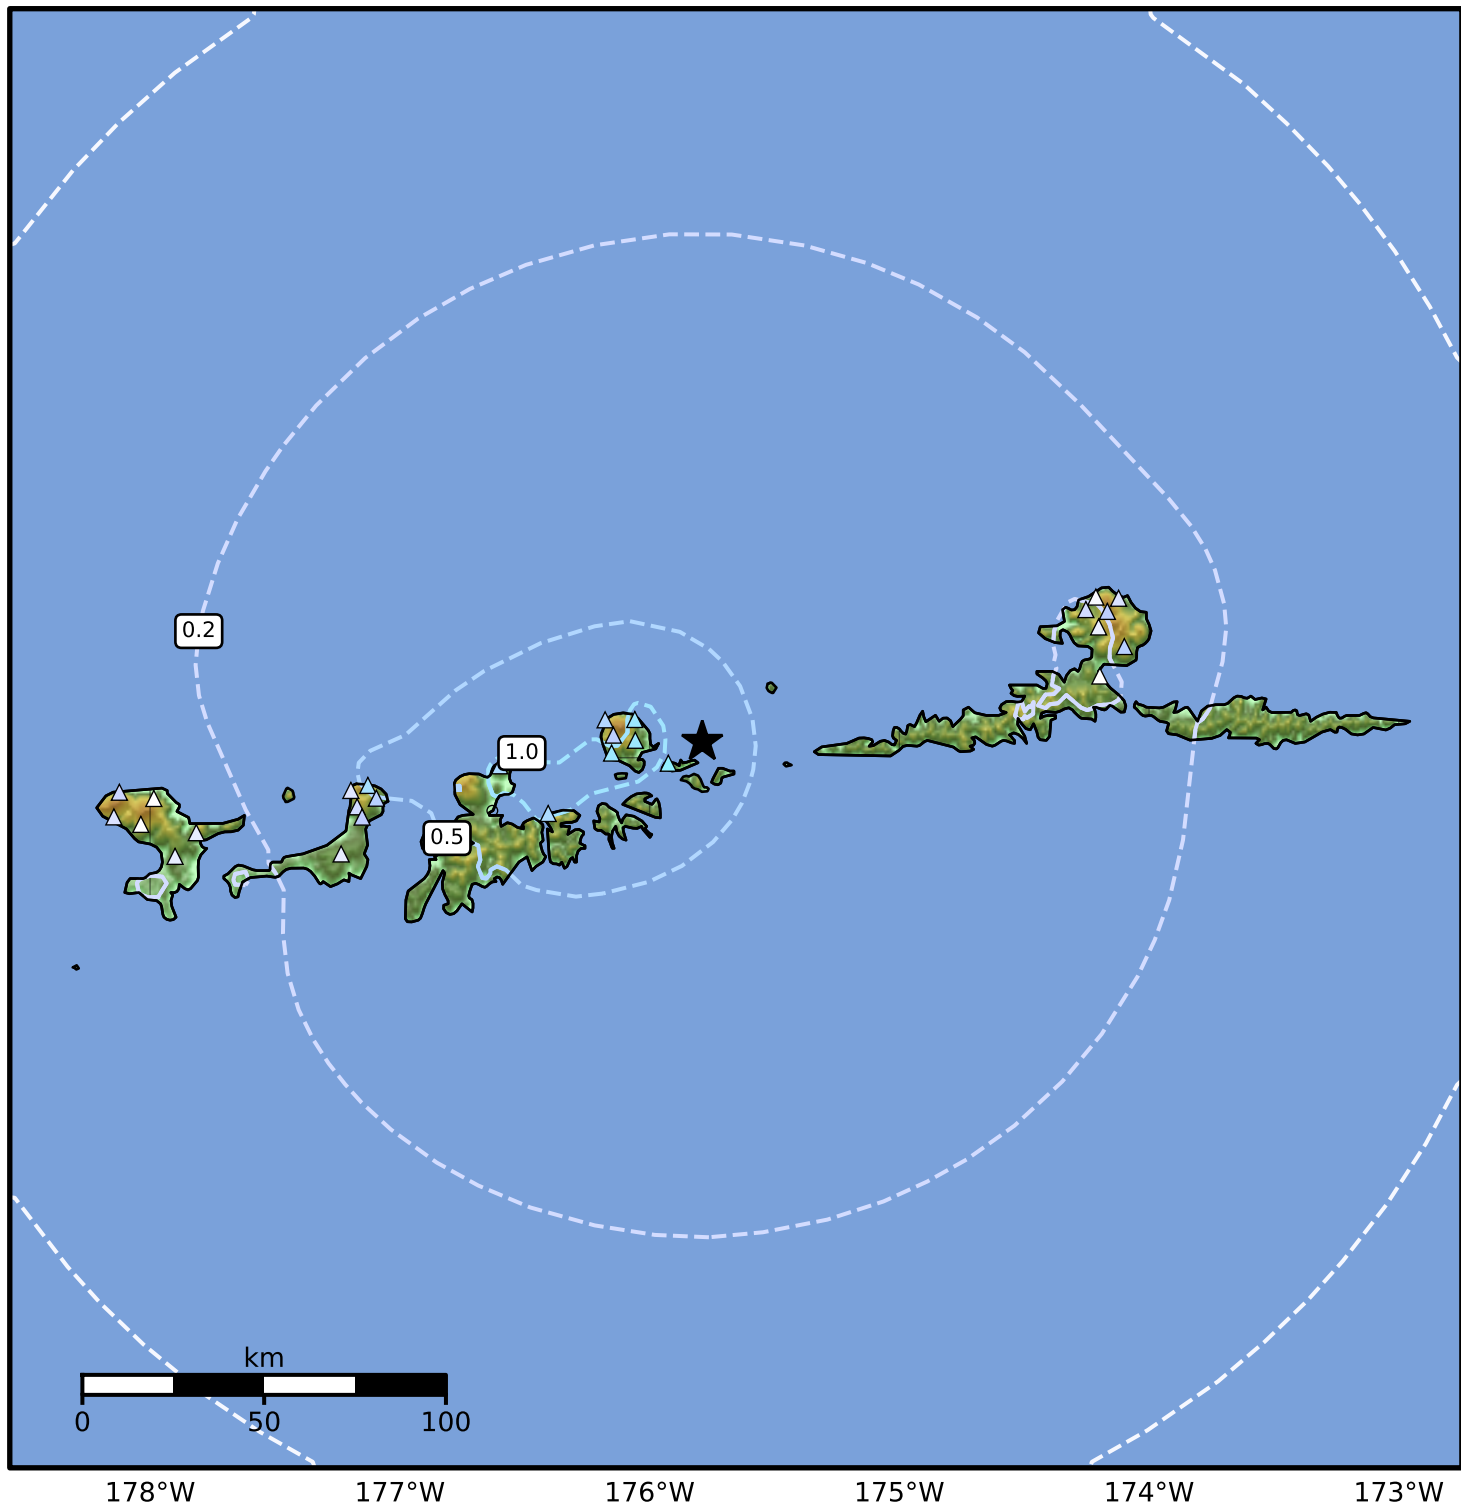

0.3 Second Peak Spectral Acceleration Map Alaska Earthquake Center  
 ShakeMap: 57 km (36 miles) ENE of Adak  
 Feb 10, 2026 23:09:08 UTC M4.9 N52.04 W175.79 Depth: 162.7km ID:2026cxfbqq

SA(0.3) (%g)	0.1	0.2	0.5	1	2	5	10	20	50	100	200
--------------	-----	-----	-----	---	---	---	----	----	----	-----	-----

Scale based on Worden et al. (2012)

Version 5: Processed 2026-02-11T04:01:53Z

△ Seismic Instrument ○ Reported Intensity

★ Epicenter