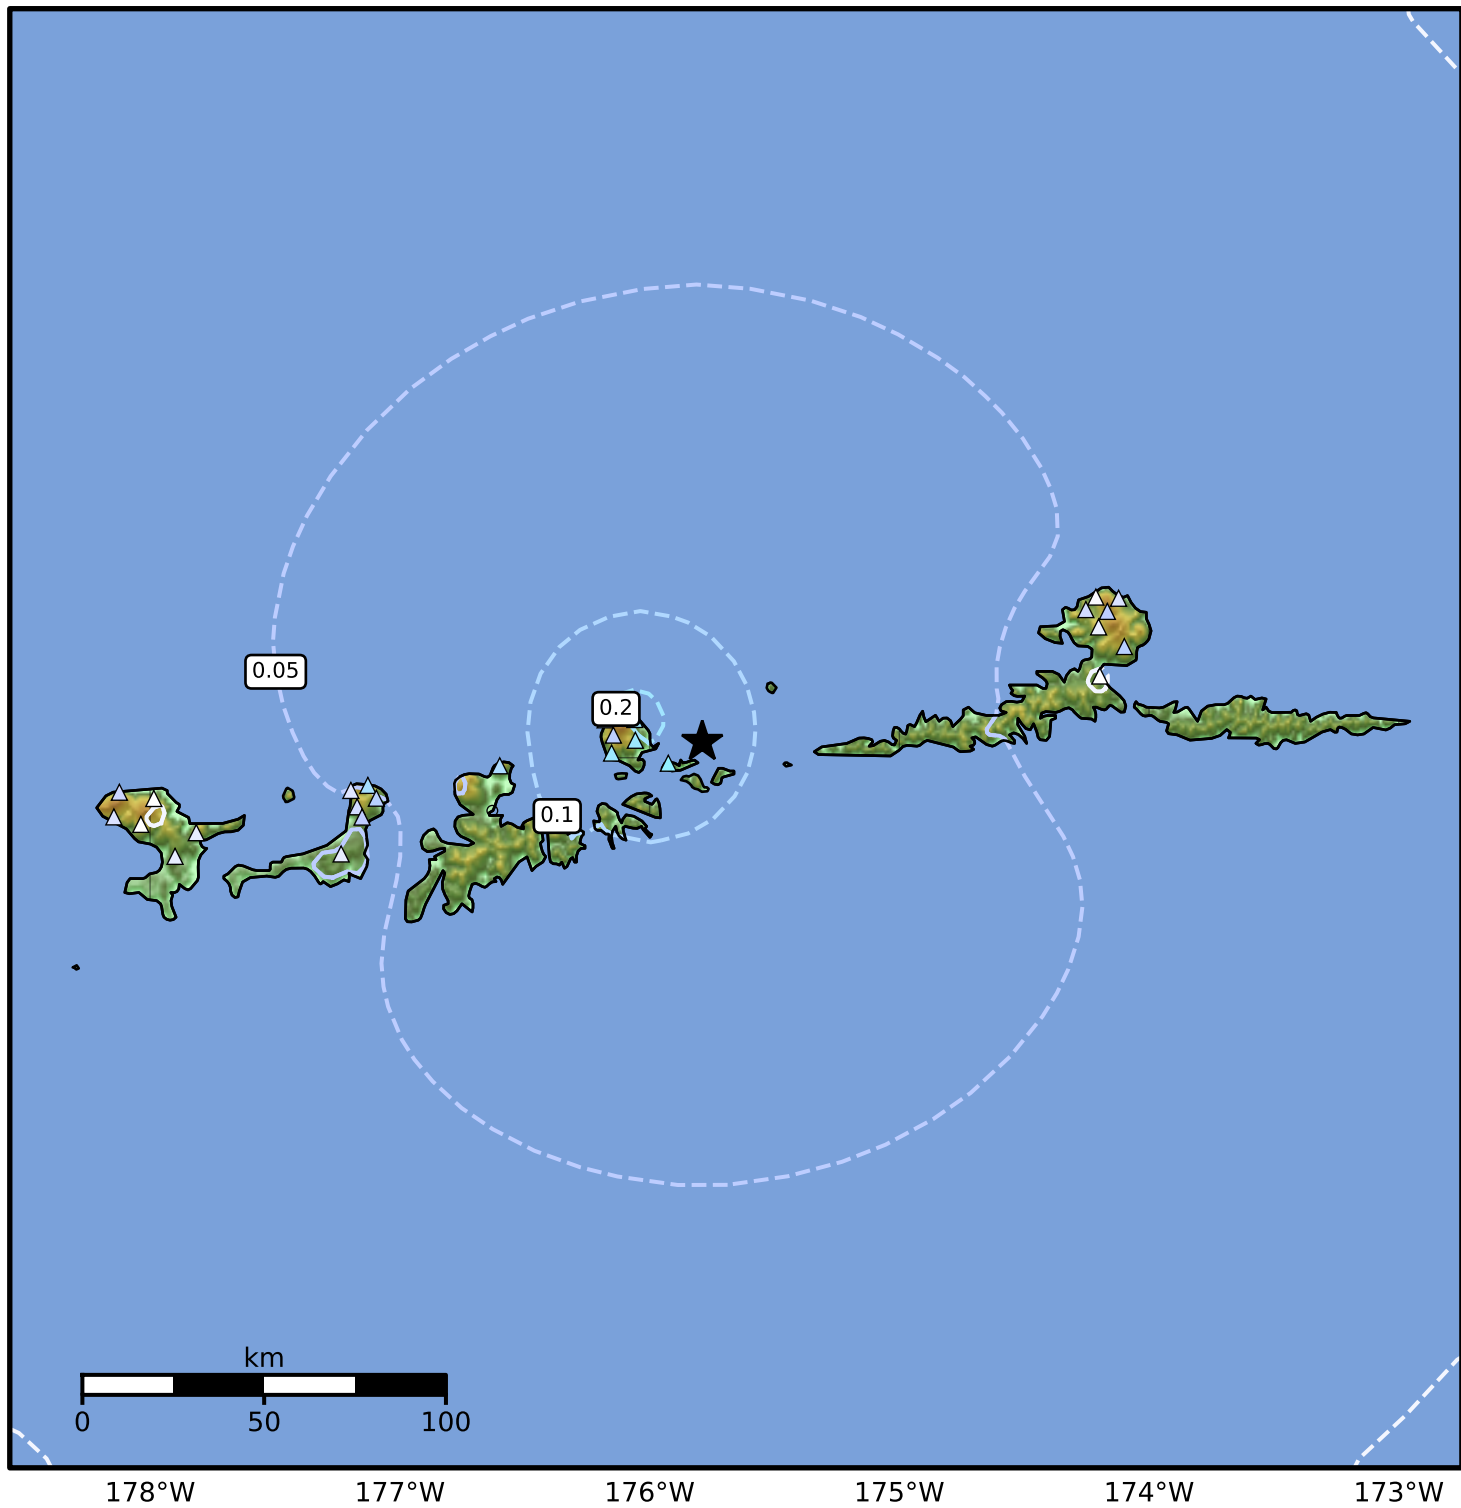

1.0 Second Peak Spectral Acceleration Map Alaska Earthquake Center  
 ShakeMap: 57 km (36 miles) ENE of Adak  
 Feb 10, 2026 23:09:08 UTC M4.9 N52.04 W175.79 Depth: 162.7km ID:2026cxfbqq

SA(1.0) (%g)	0.1	0.2	0.5	1	2	5	10	20	50	100	200
--------------	-----	-----	-----	---	---	---	----	----	----	-----	-----

Scale based on Worden et al. (2012)

Version 5: Processed 2026-02-11T04:01:53Z

△ Seismic Instrument ○ Reported Intensity

★ Epicenter