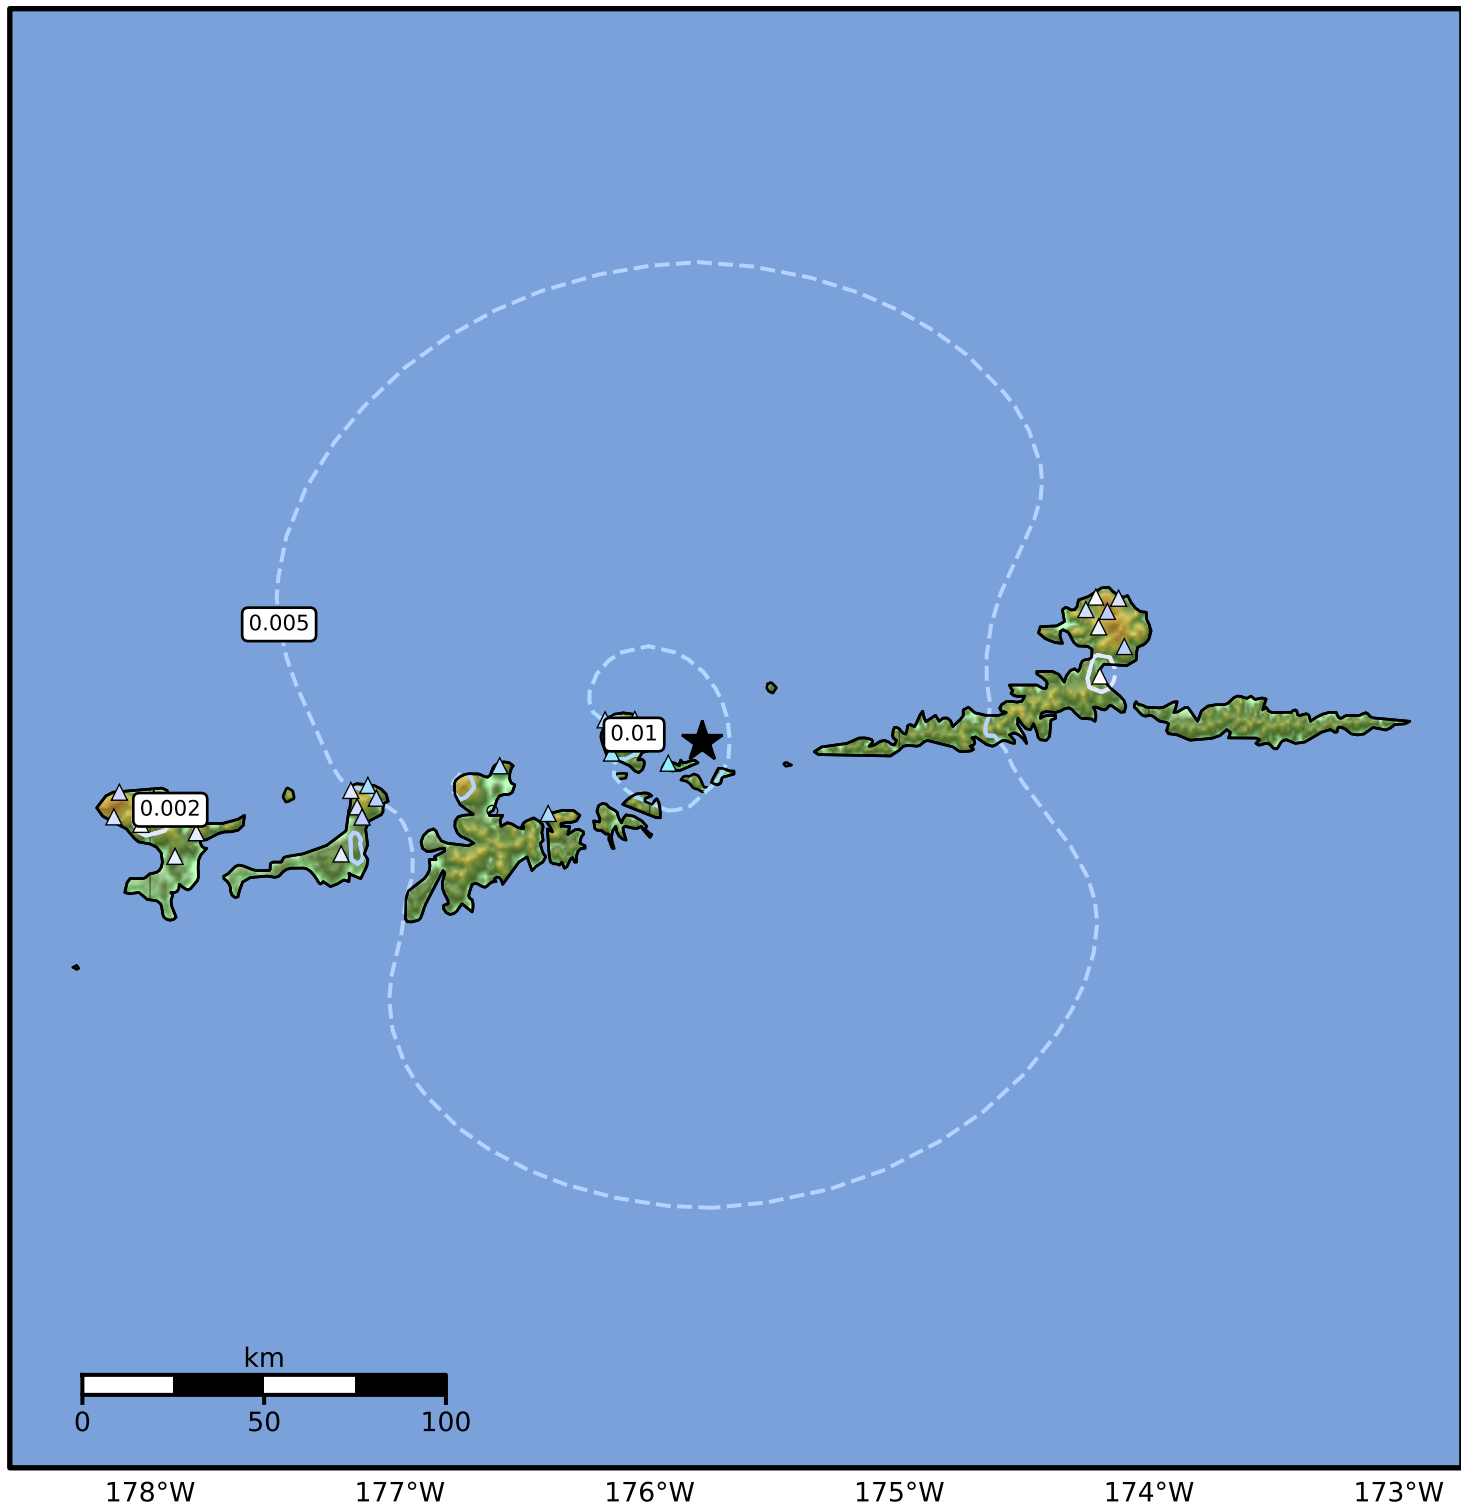

3.0 Second Peak Spectral Acceleration Map Alaska Earthquake Center  
ShakeMap: 57 km (36 miles) ENE of Adak  
Feb 10, 2026 23:09:08 UTC M4.9 N52.04 W175.79 Depth: 162.7km ID:2026cxfbqq

SA(3.0) (%g)	0.1	0.2	0.5	1	2	5	10	20	50
--------------	-----	-----	-----	---	---	---	----	----	----

Scale based on Worden et al. (2012)

Version 5: Processed 2026-02-11T04:01:53Z

△ Seismic Instrument ○ Reported Intensity

★ Epicenter