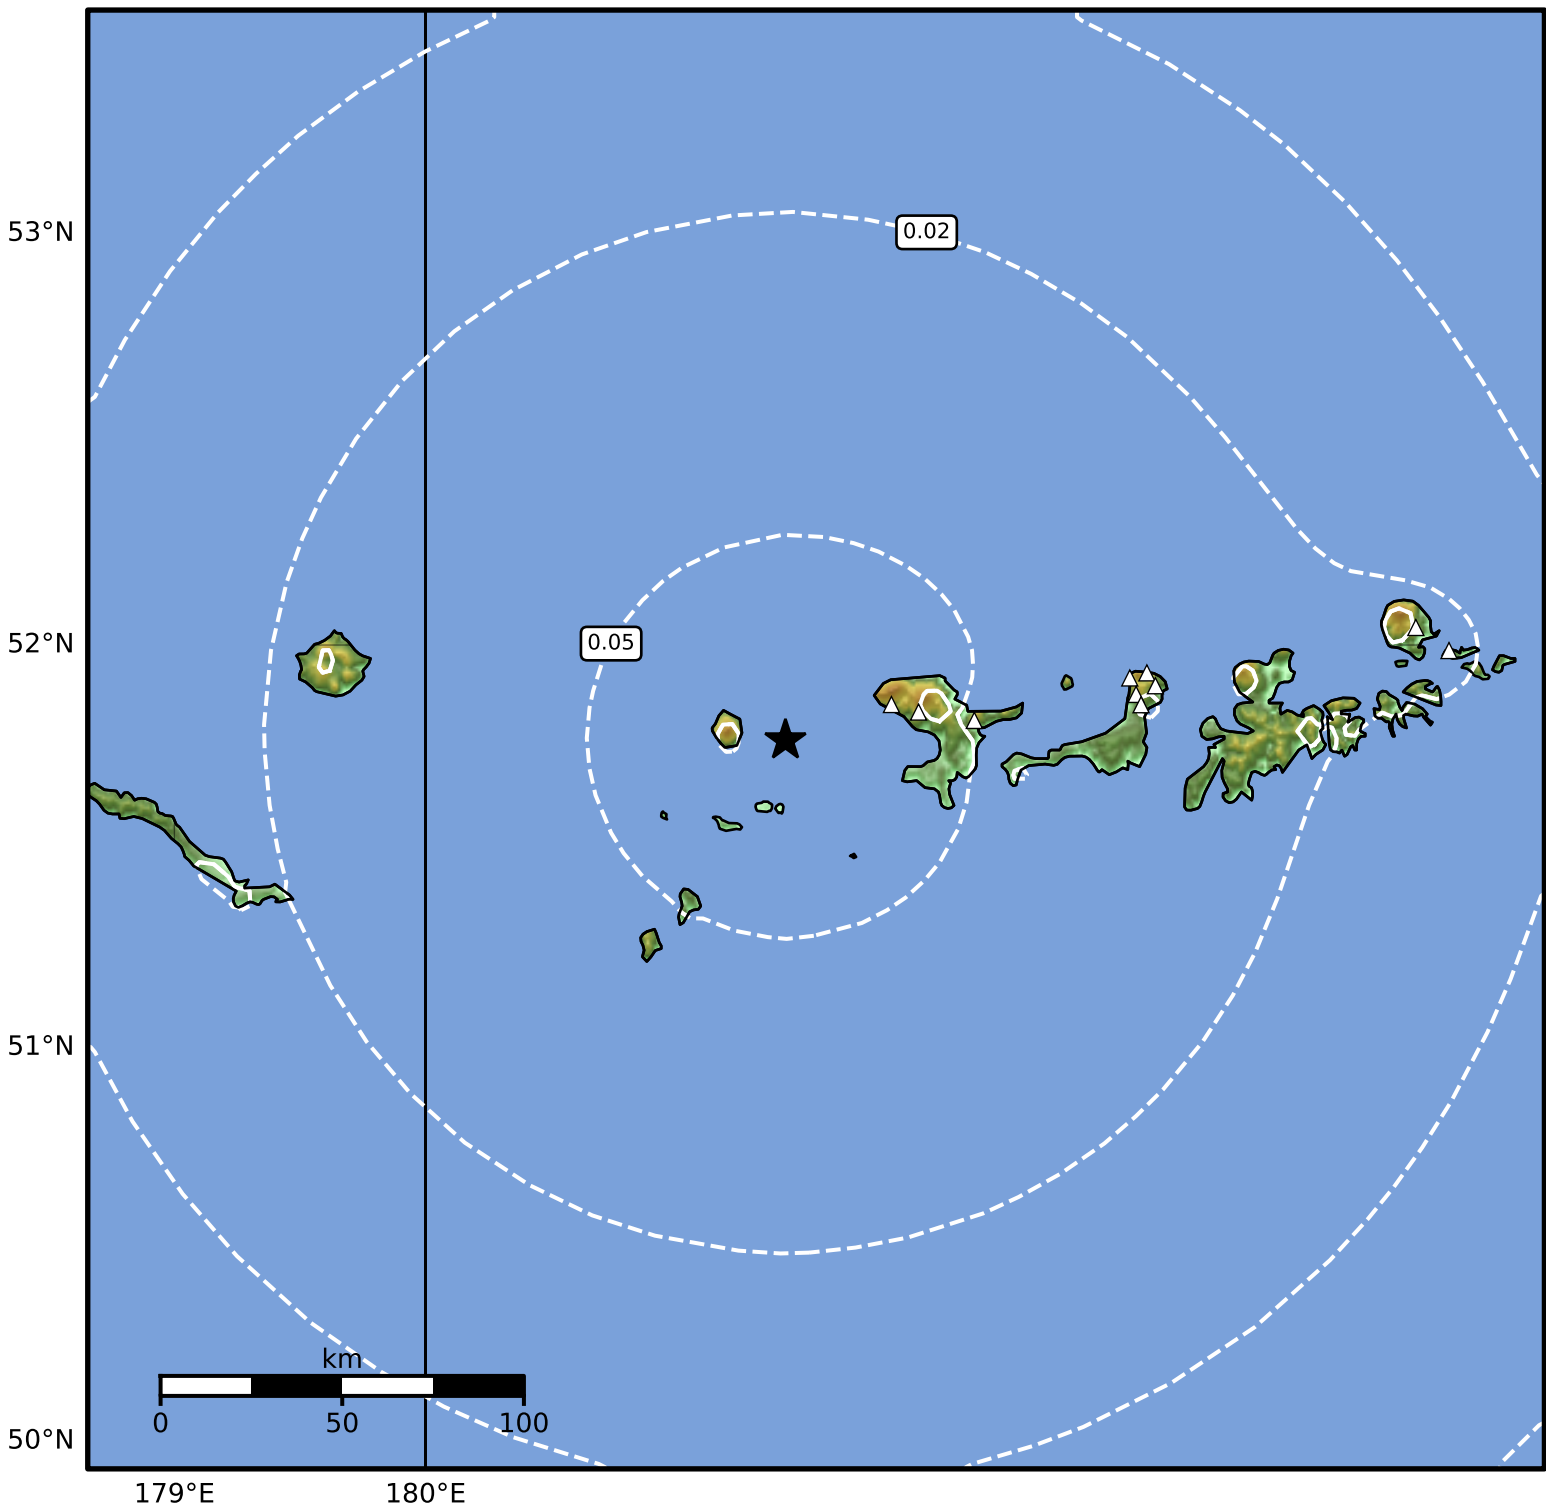

0.3 Second Peak Spectral Acceleration Map Alaska Earthquake Center  
 ShakeMap: 137 km (85 miles) W of Adak  
 Feb 11, 2026 10:53:09 UTC M3.5 N51.77 W178.57 Depth: 109.1km ID:2026cyckxc

SA(0.3) (%g)	0.1	0.2	0.5	1	2	5	10	20	50	100	200
--------------	-----	-----	-----	---	---	---	----	----	----	-----	-----

Scale based on Worden et al. (2012)

Version 2: Processed 2026-02-11T16:24:38Z

△ Seismic Instrument ○ Reported Intensity

★ Epicenter