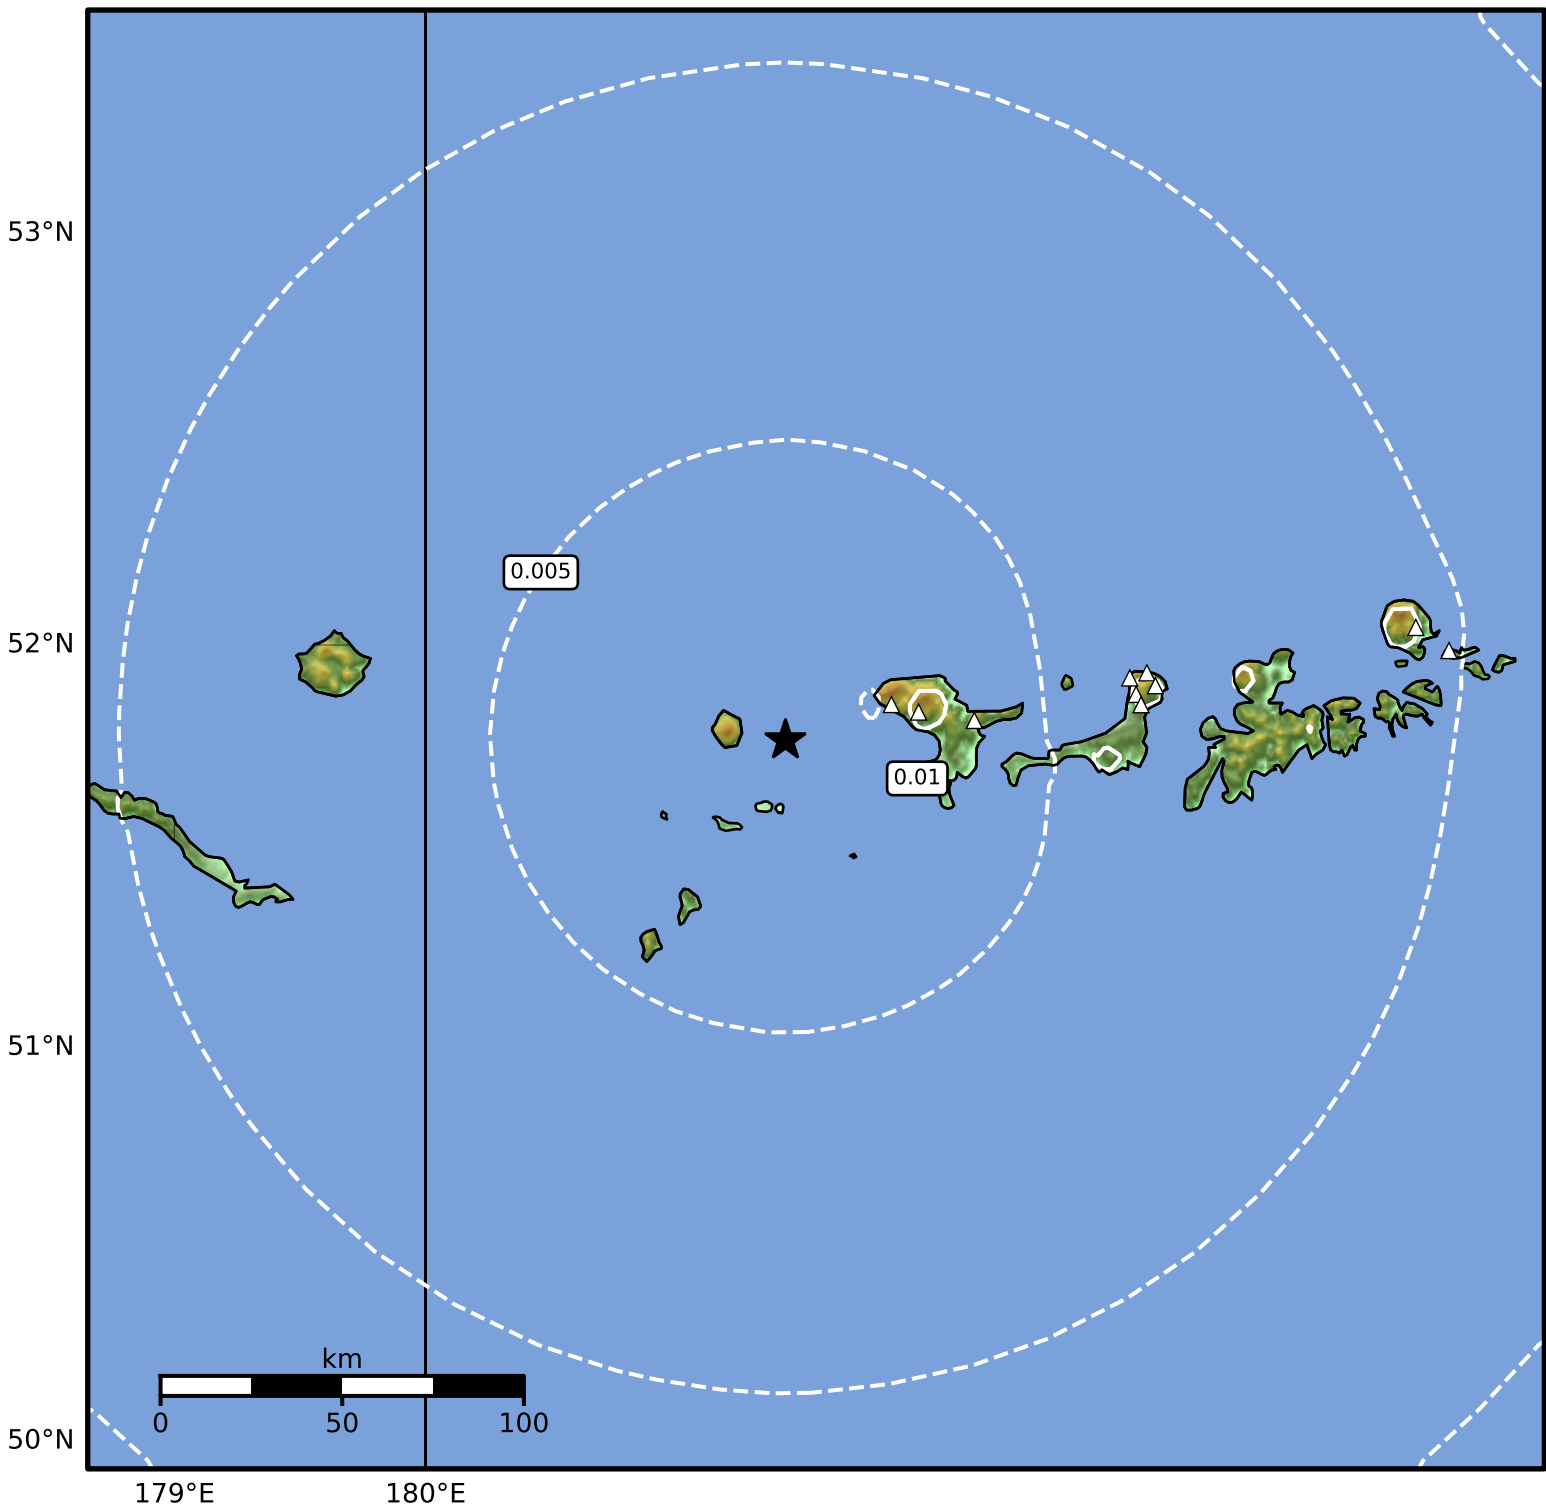

1.0 Second Peak Spectral Acceleration Map Alaska Earthquake Center
 ShakeMap: 137 km (85 miles) W of Adak
 Feb 11, 2026 10:53:09 UTC M3.5 N51.77 W178.57 Depth: 109.1km ID:2026cyckxc

SA(1.0) (%g)	0.1	0.2	0.5	1	2	5	10	20	50	100	200
--------------	-----	-----	-----	---	---	---	----	----	----	-----	-----

Scale based on Worden et al. (2012)

Version 2: Processed 2026-02-11T16:24:38Z

△ Seismic Instrument ○ Reported Intensity

★ Epicenter