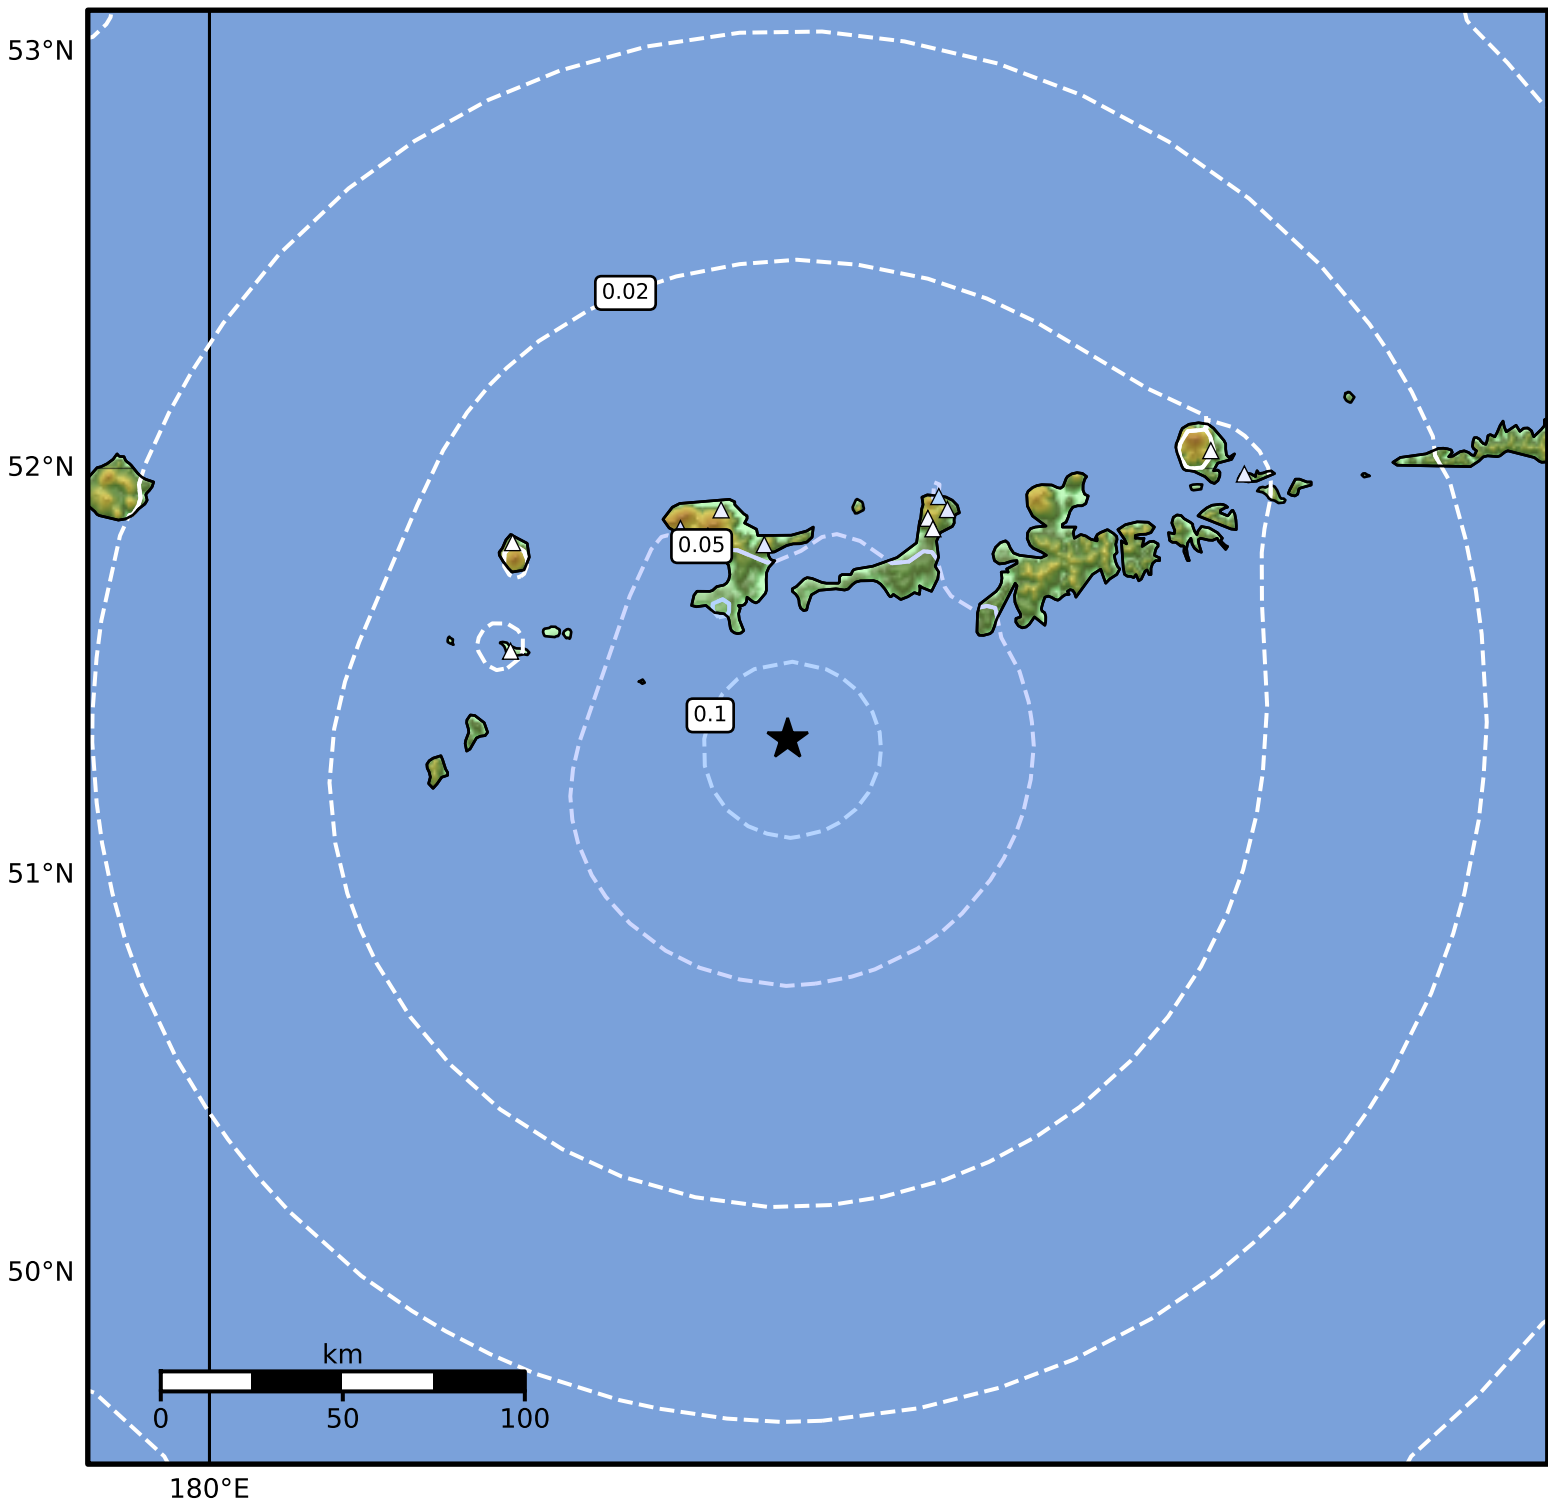

Peak Ground Velocity Map Alaska Earthquake Center  
ShakeMap: 99 km (61 miles) SW of Adak  
Feb 12, 2026 01:15:07 UTC M4.1 N51.34 W177.72 Depth: 42.8km ID:2026czezvj

Scale based on Worden et al. (2012)

Version 3: Processed 2026-02-12T02:00:34Z

△ Seismic Instrument ○ Reported Intensity

★ Epicenter