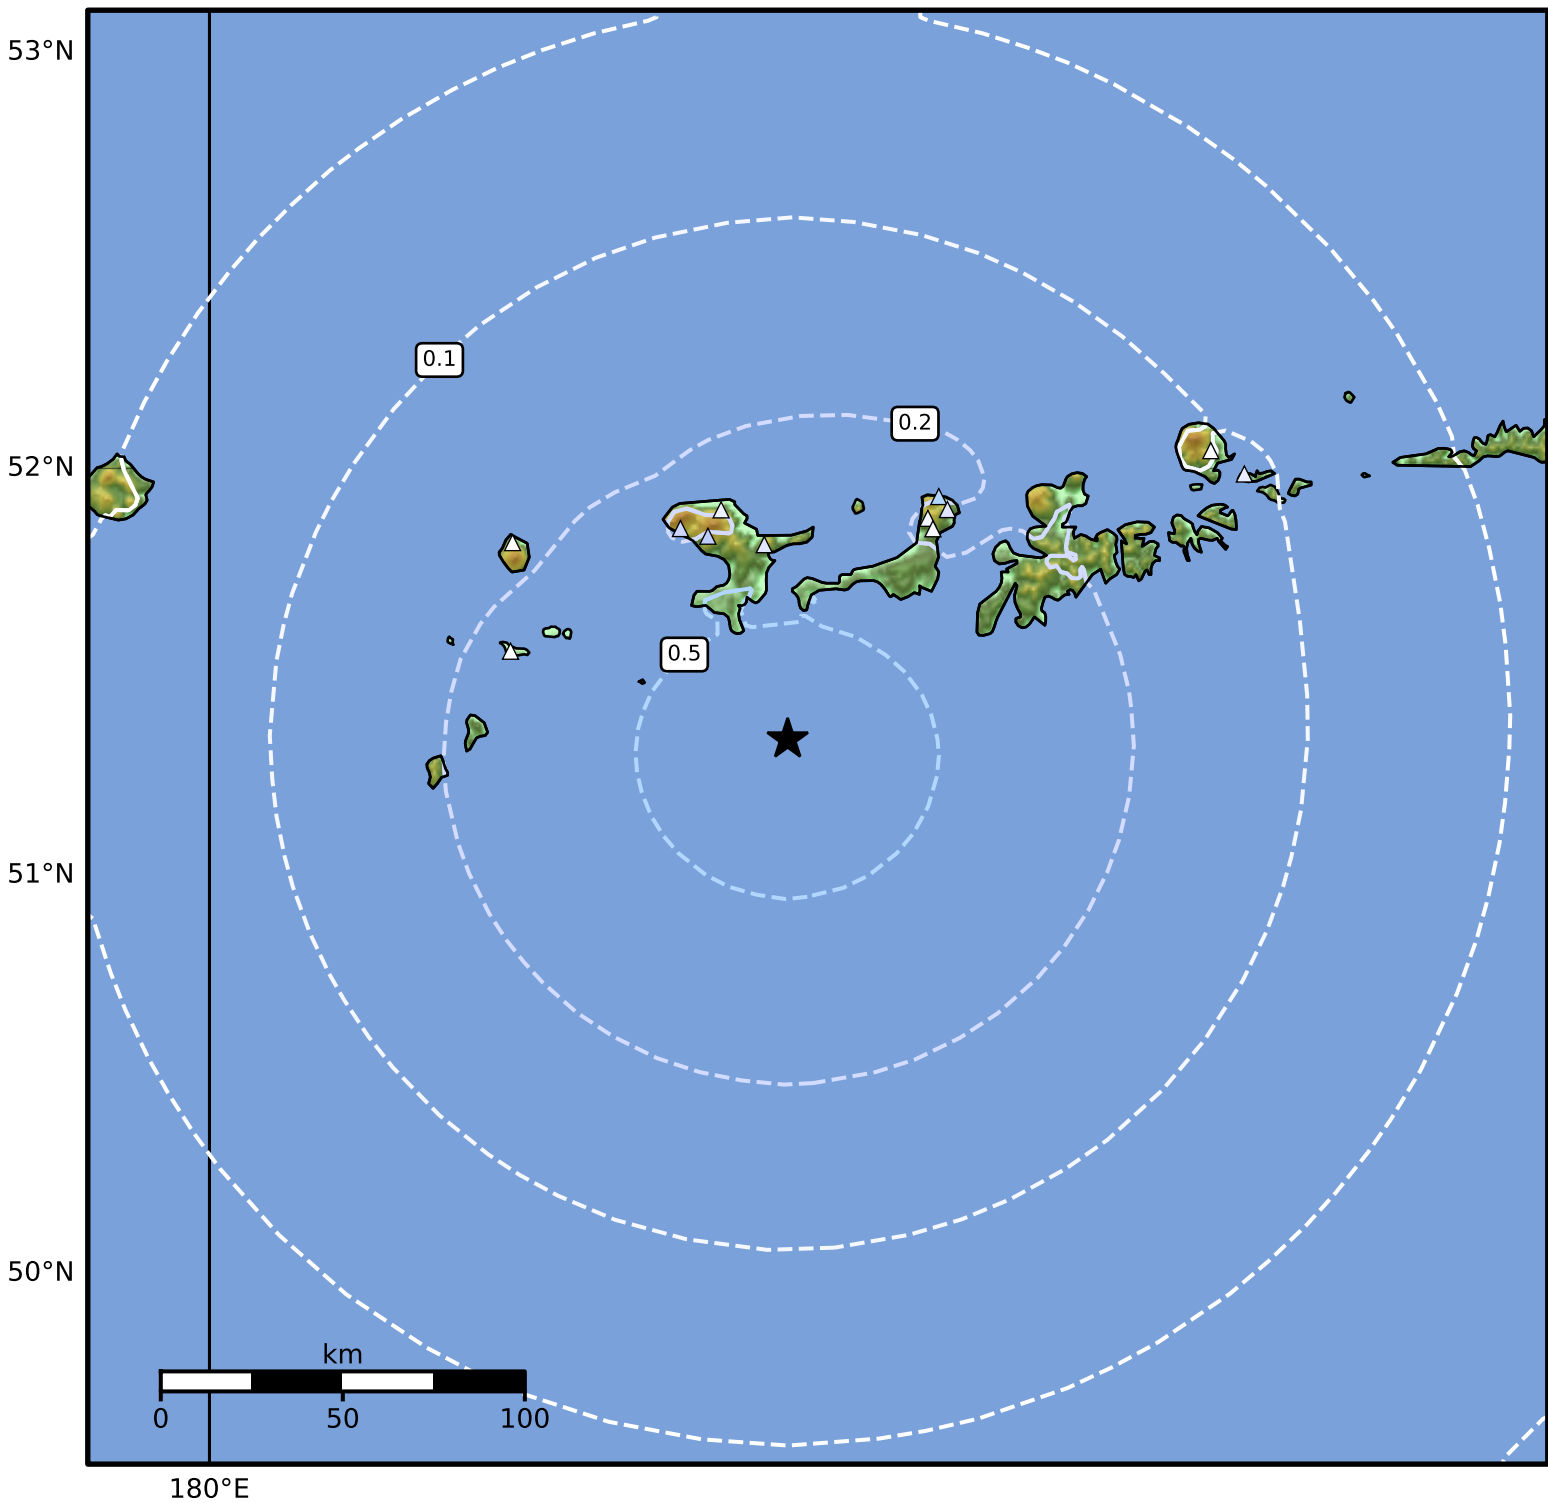

0.3 Second Peak Spectral Acceleration Map Alaska Earthquake Center
 ShakeMap: 99 km (61 miles) SW of Adak
 Feb 12, 2026 01:15:07 UTC M4.1 N51.34 W177.72 Depth: 42.8km ID:2026czezvj

SA(0.3) (%g)	0.1	0.2	0.5	1	2	5	10	20	50	100	200
--------------	-----	-----	-----	---	---	---	----	----	----	-----	-----

Scale based on Worden et al. (2012)

Version 3: Processed 2026-02-12T02:00:34Z

△ Seismic Instrument ○ Reported Intensity

★ Epicenter